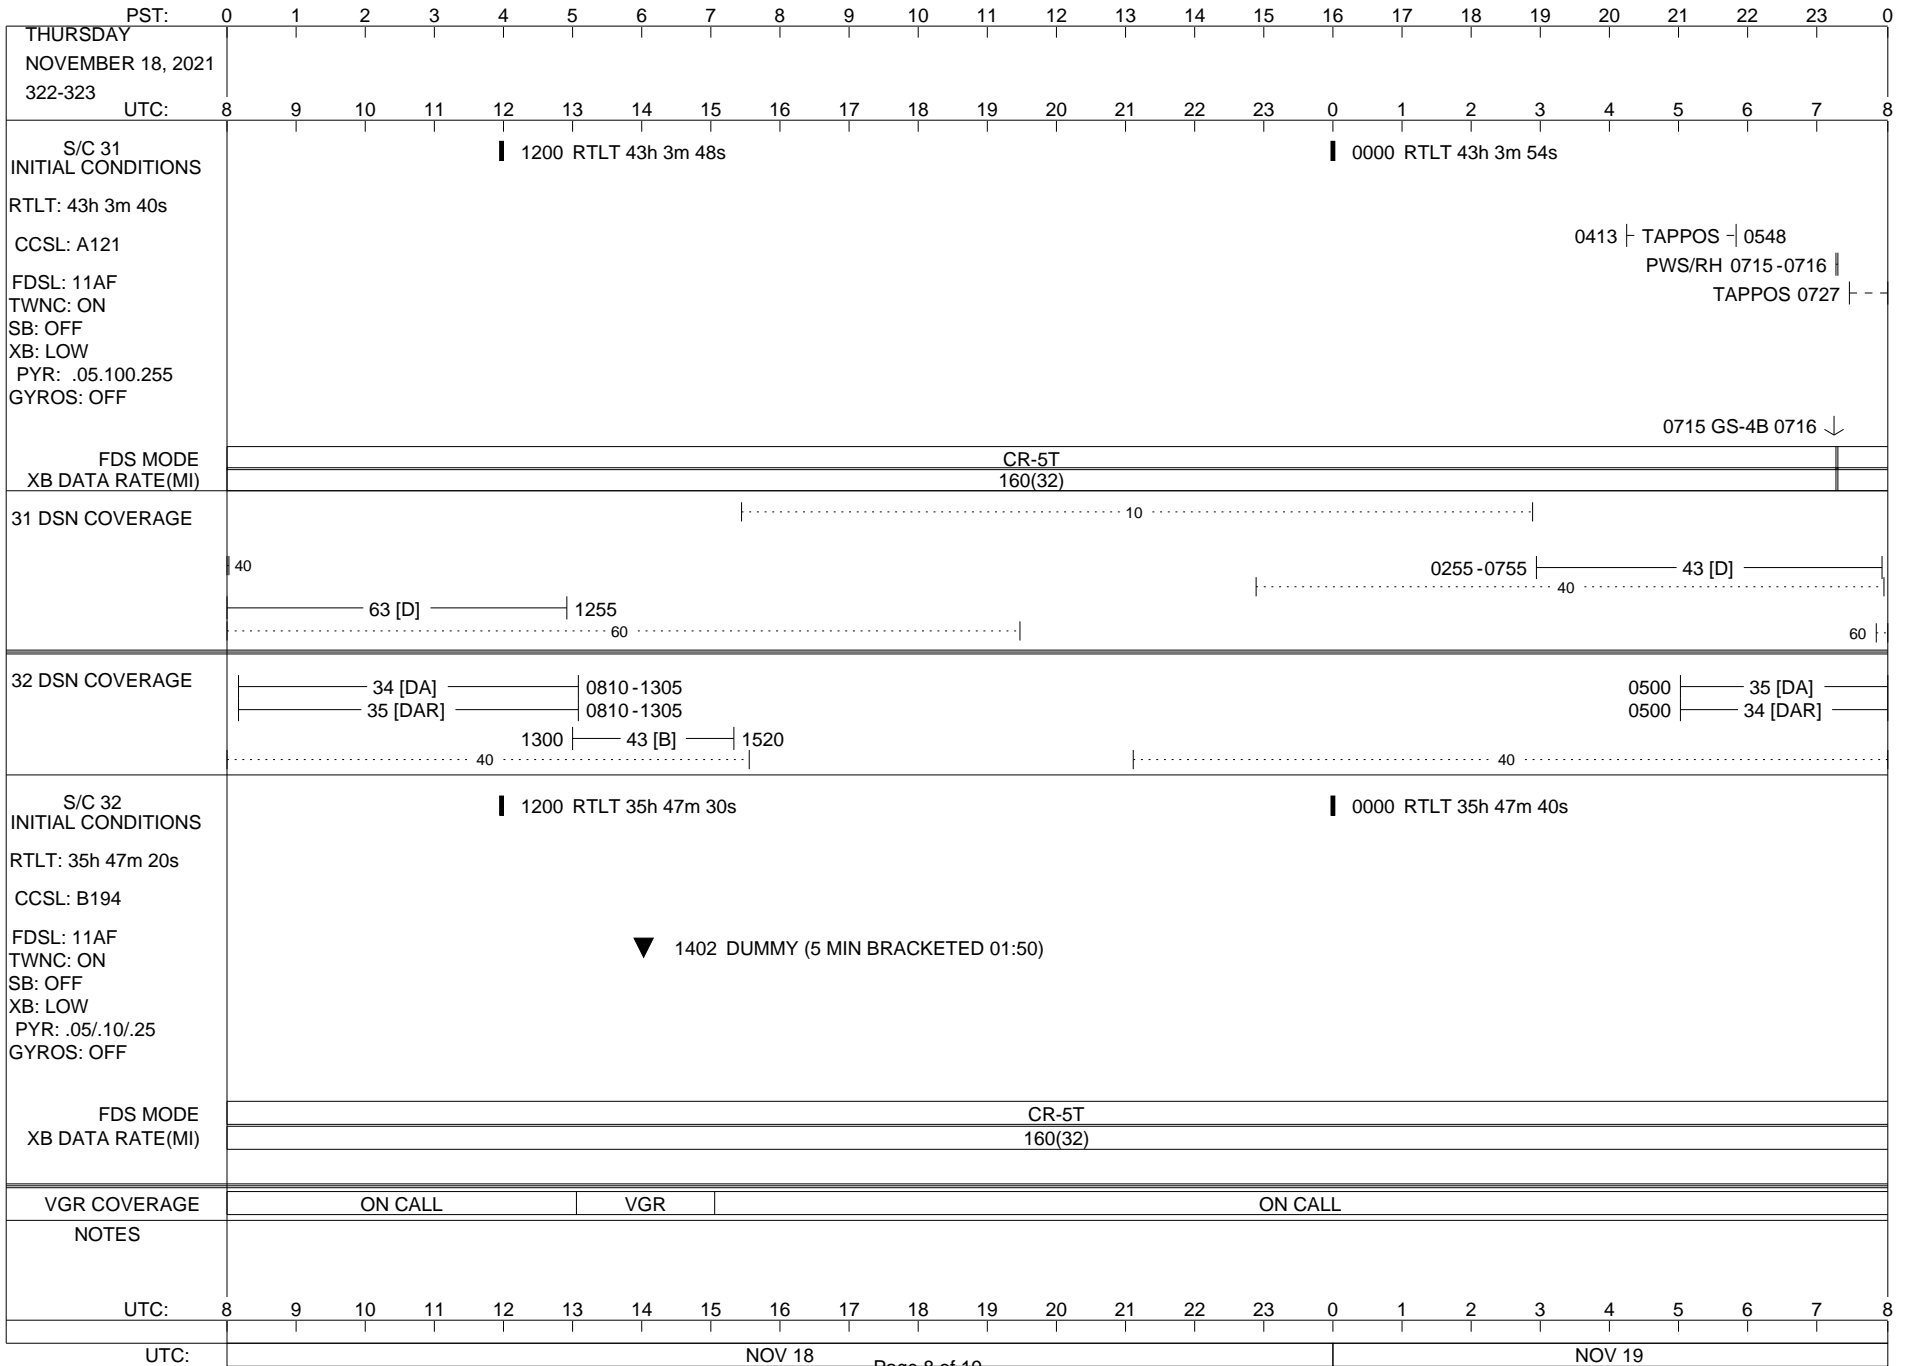

ISSUE DATE: 11/10/21 10:26