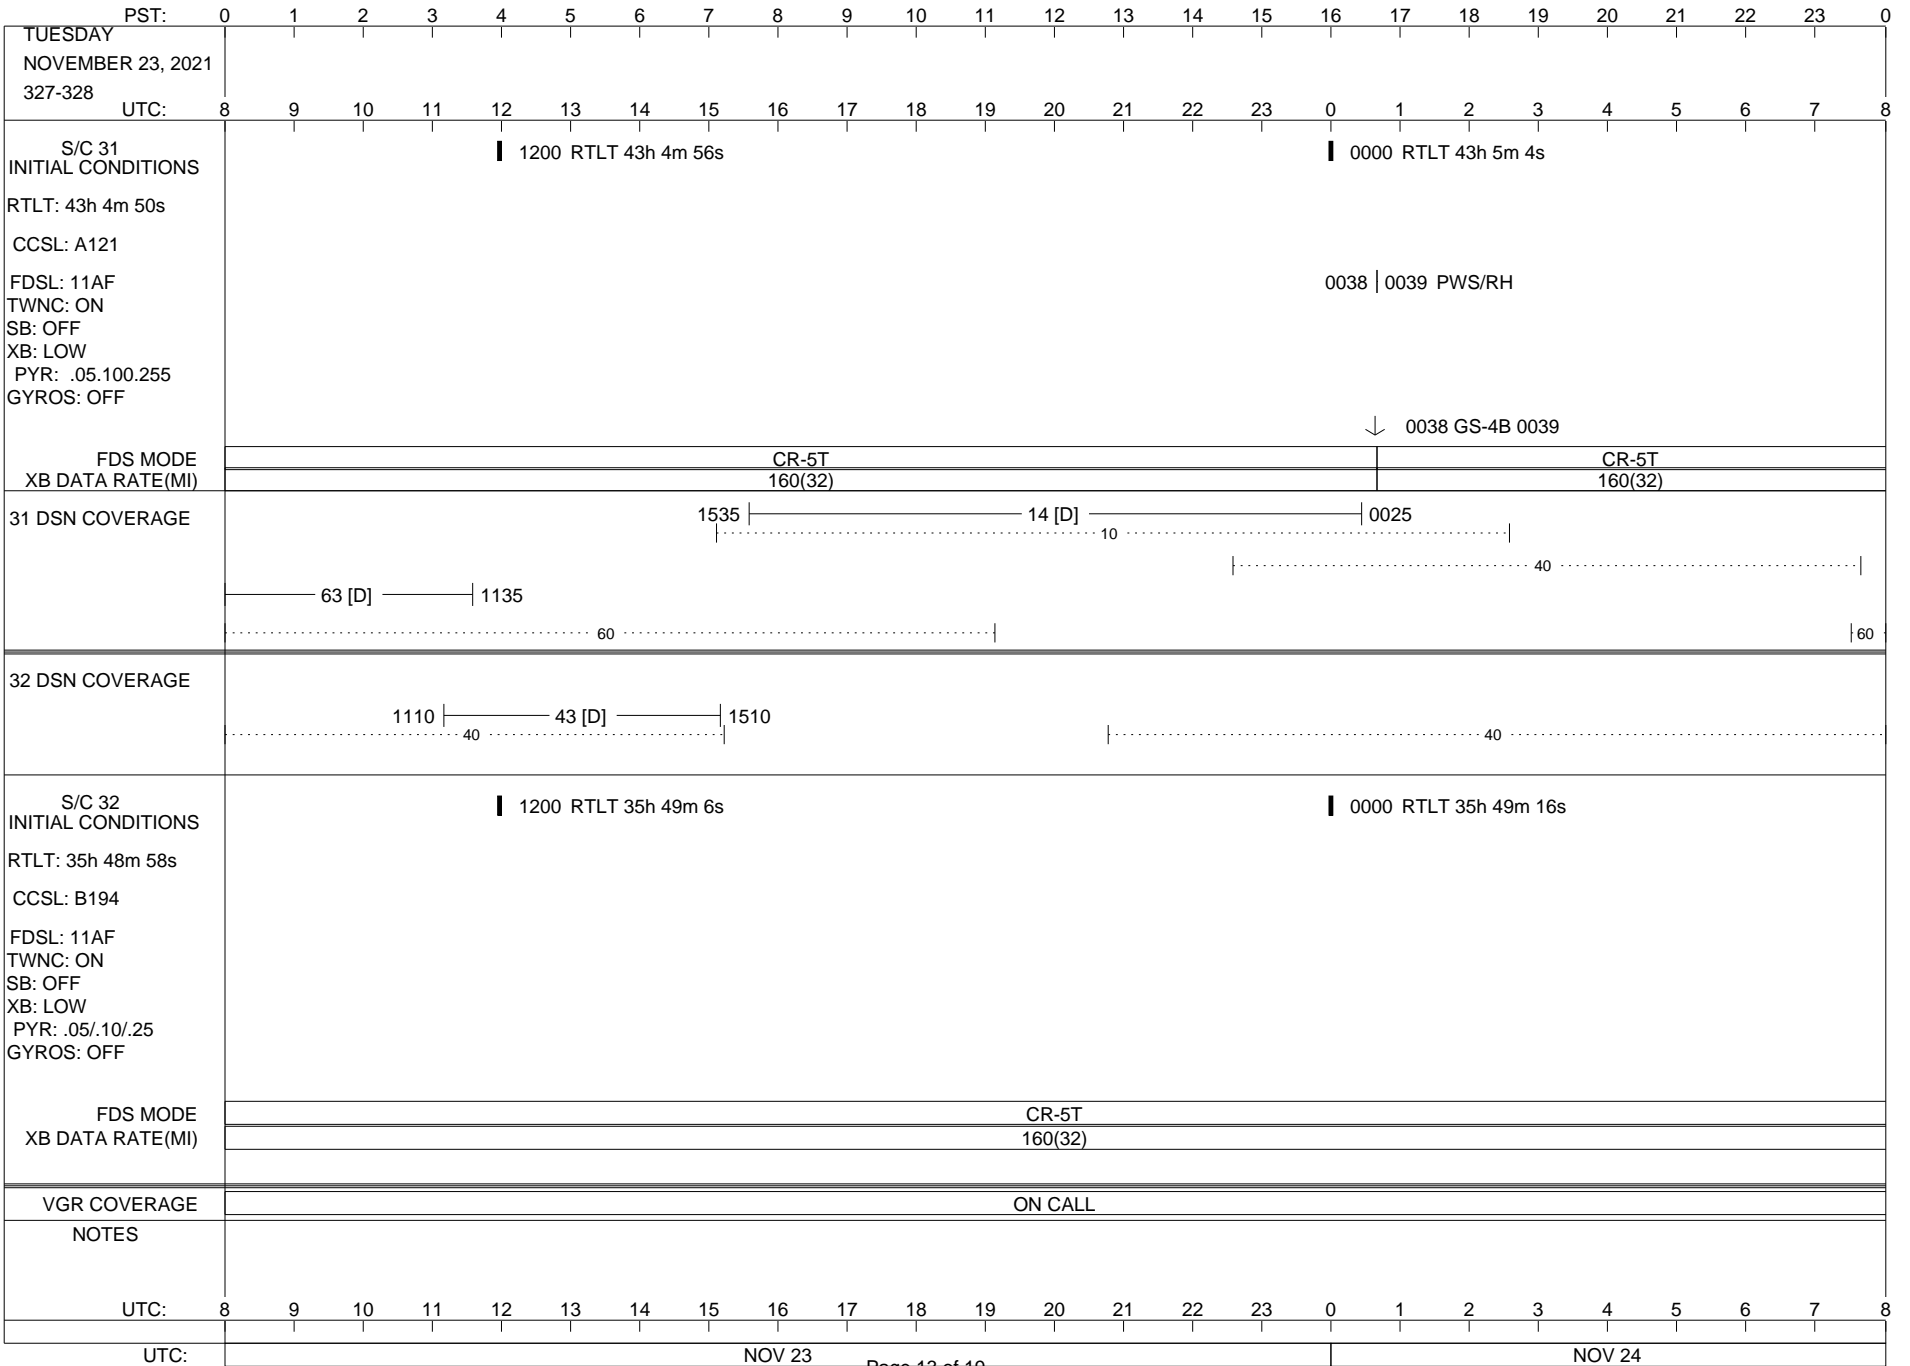

ISSUE DATE: 11/10/21 10:26