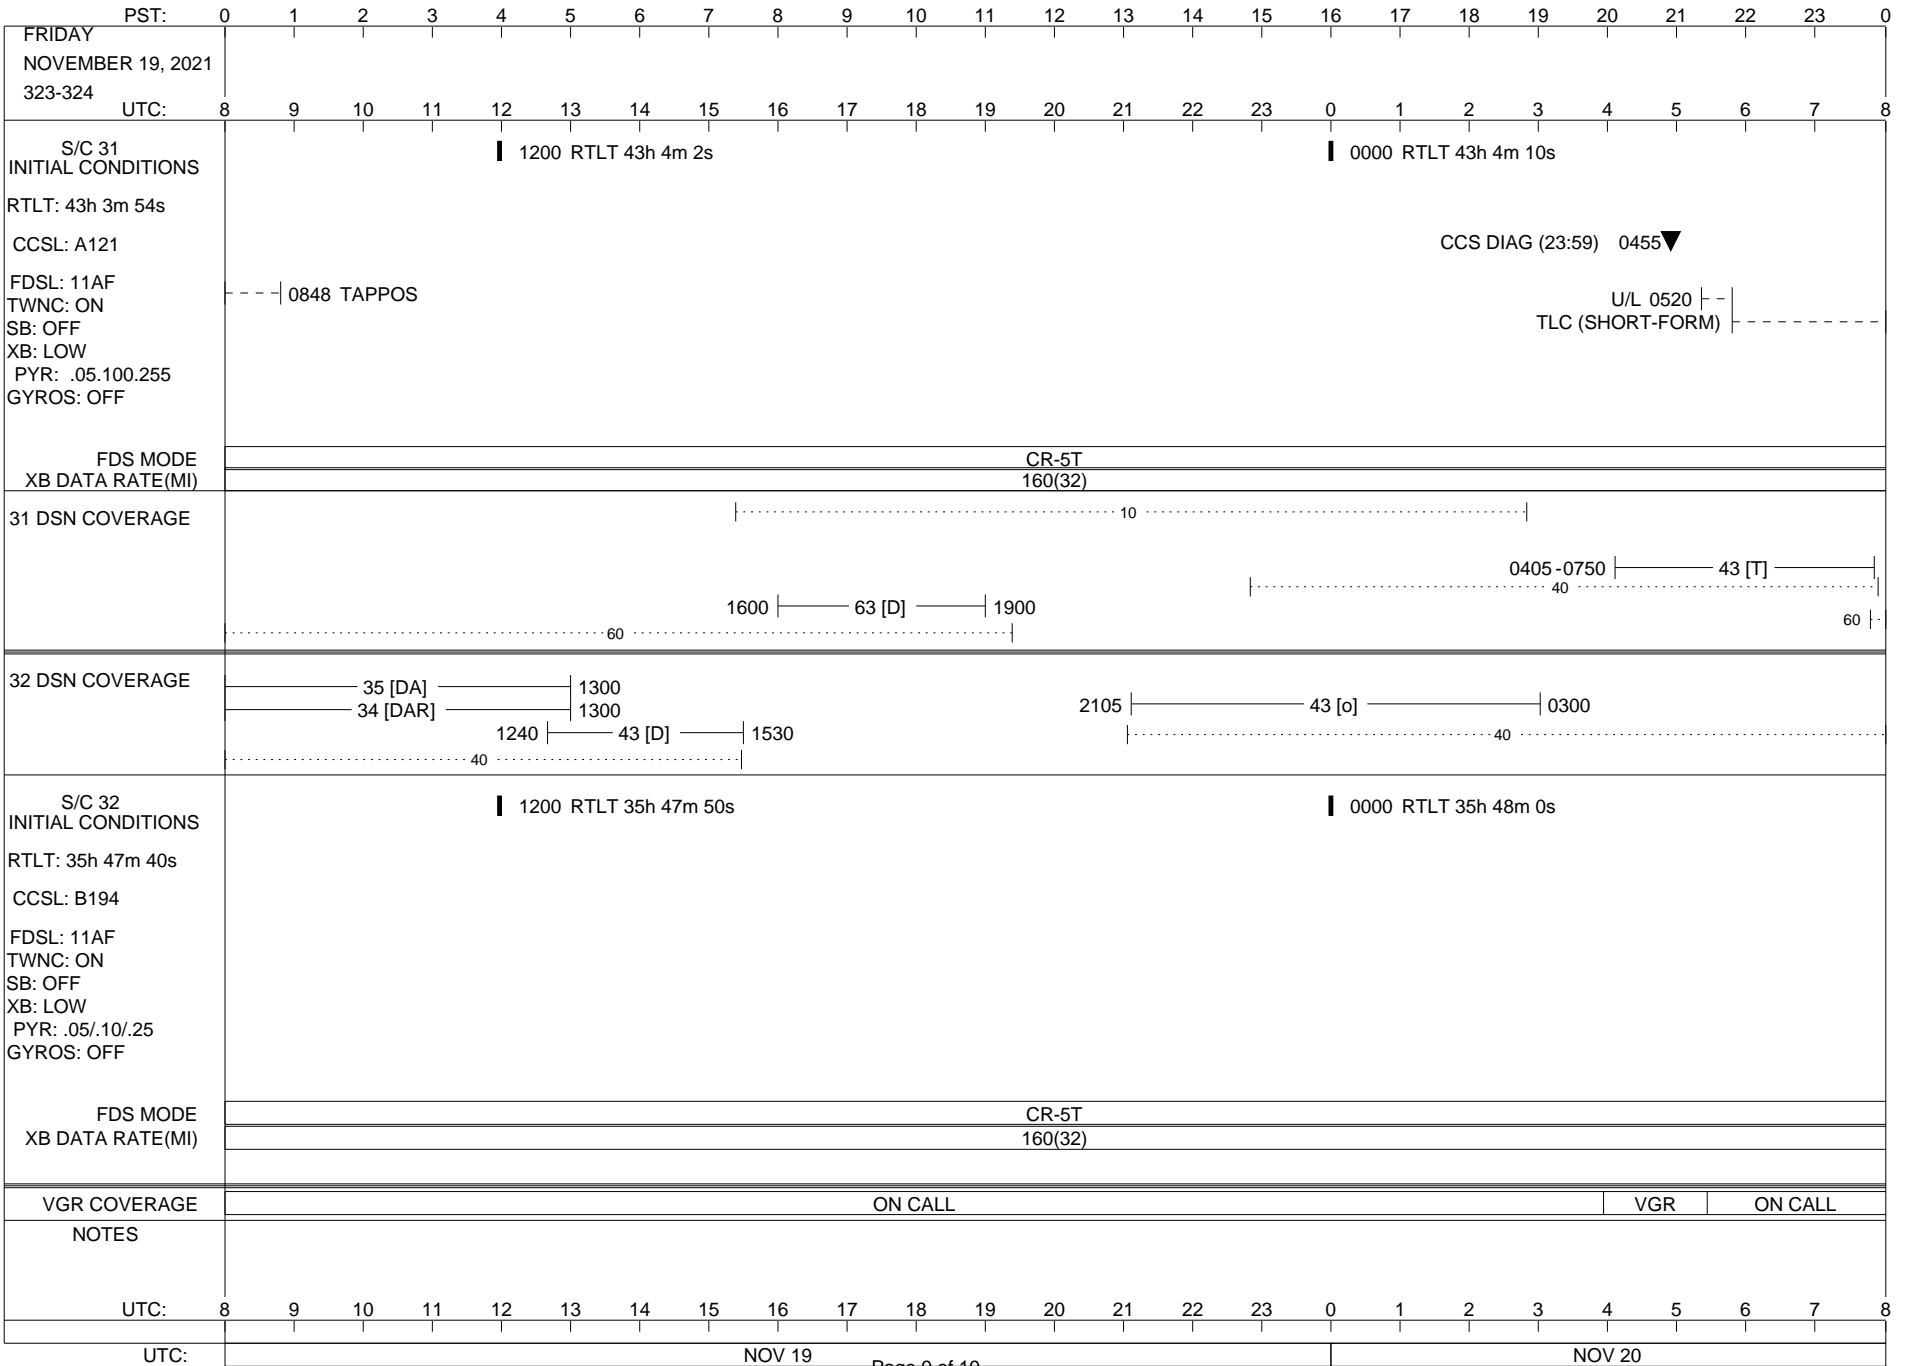

ISSUE DATE: 11/10/21 10:26