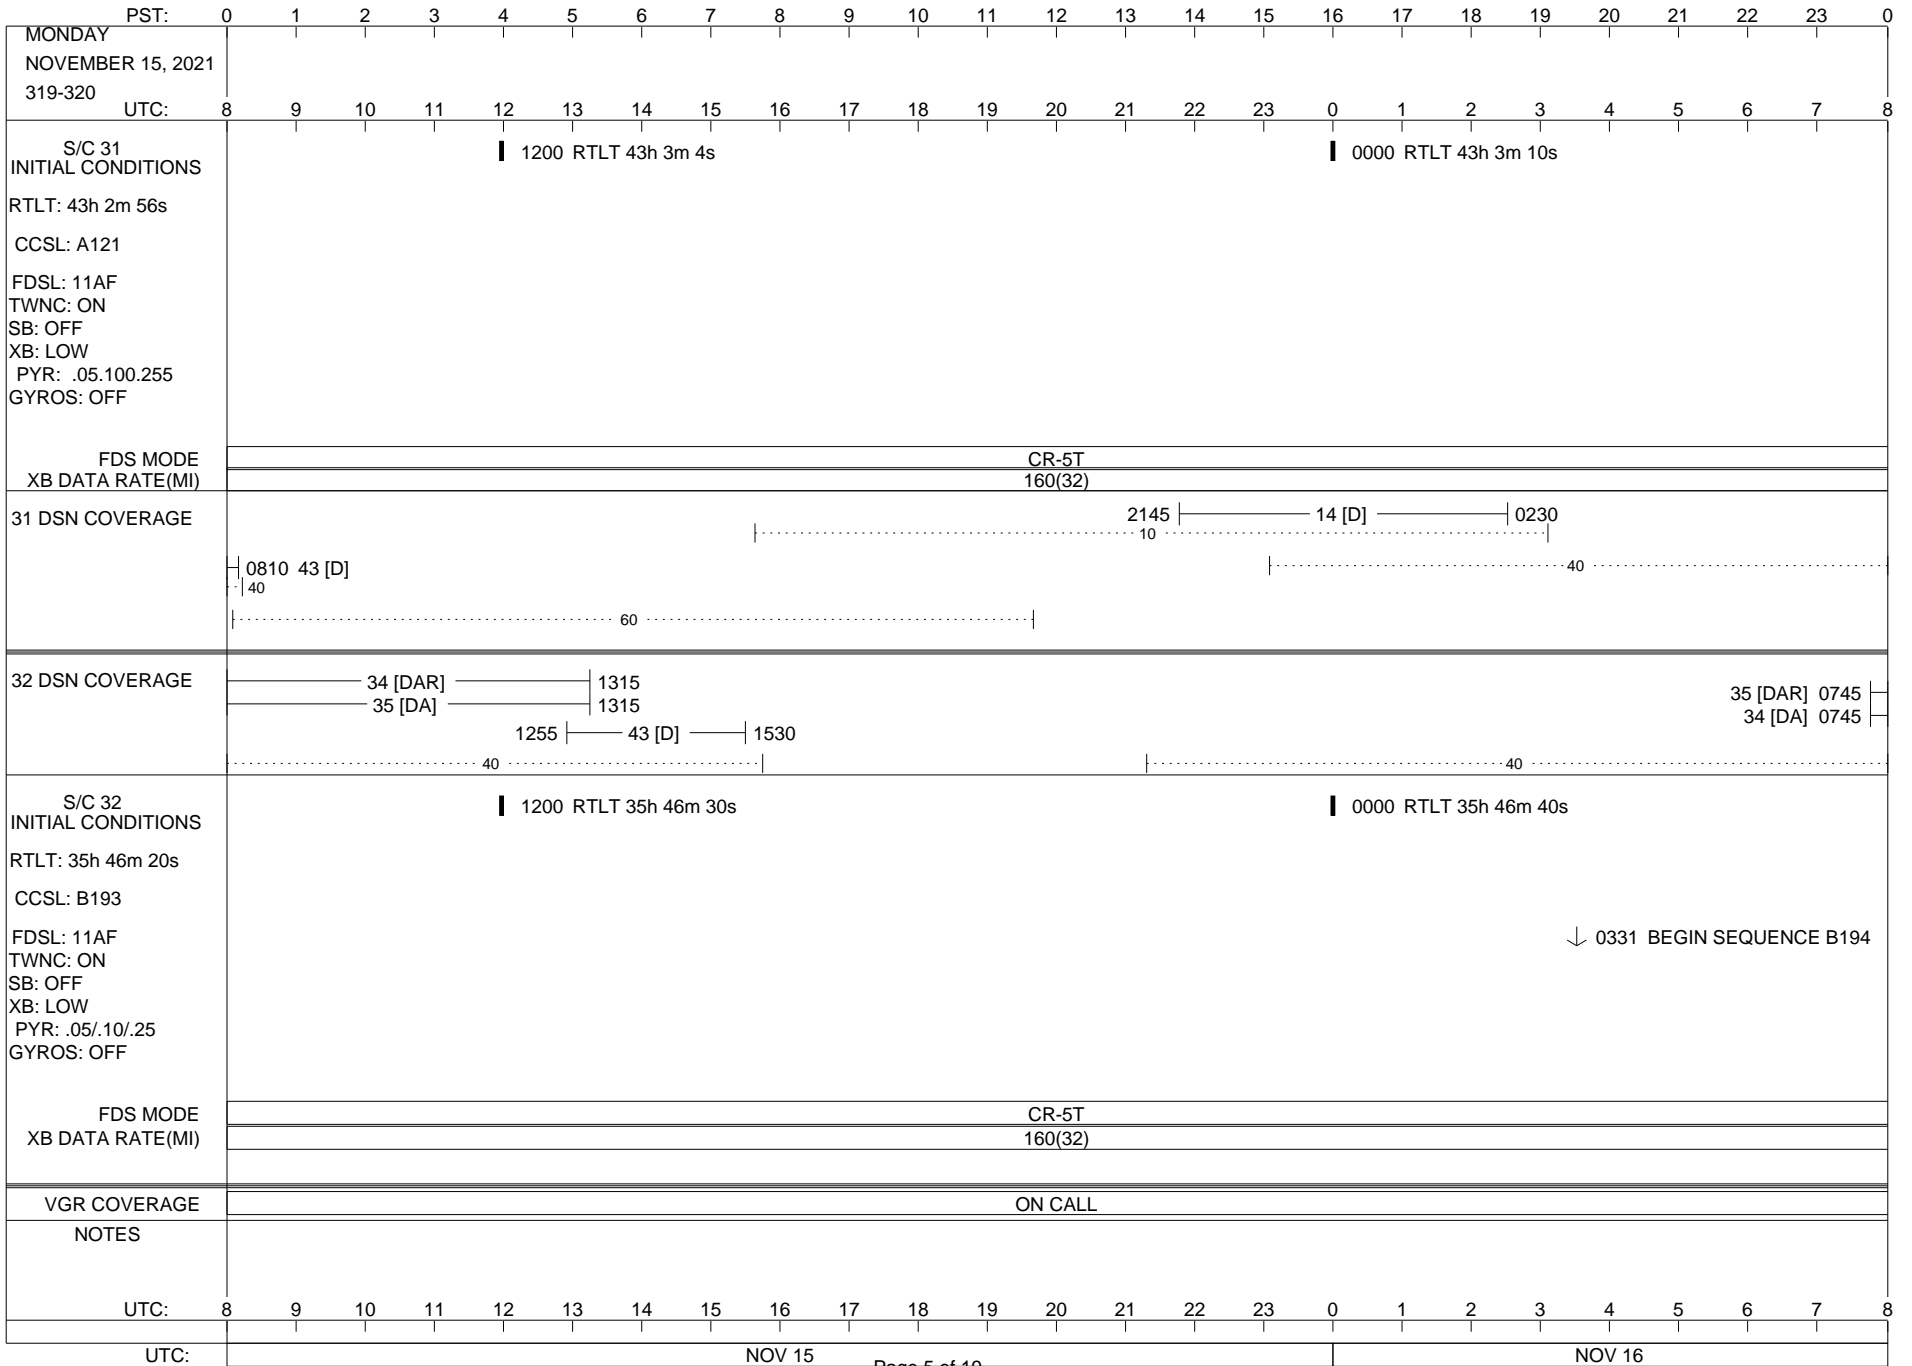

ISSUE DATE: 11/10/21 10:26