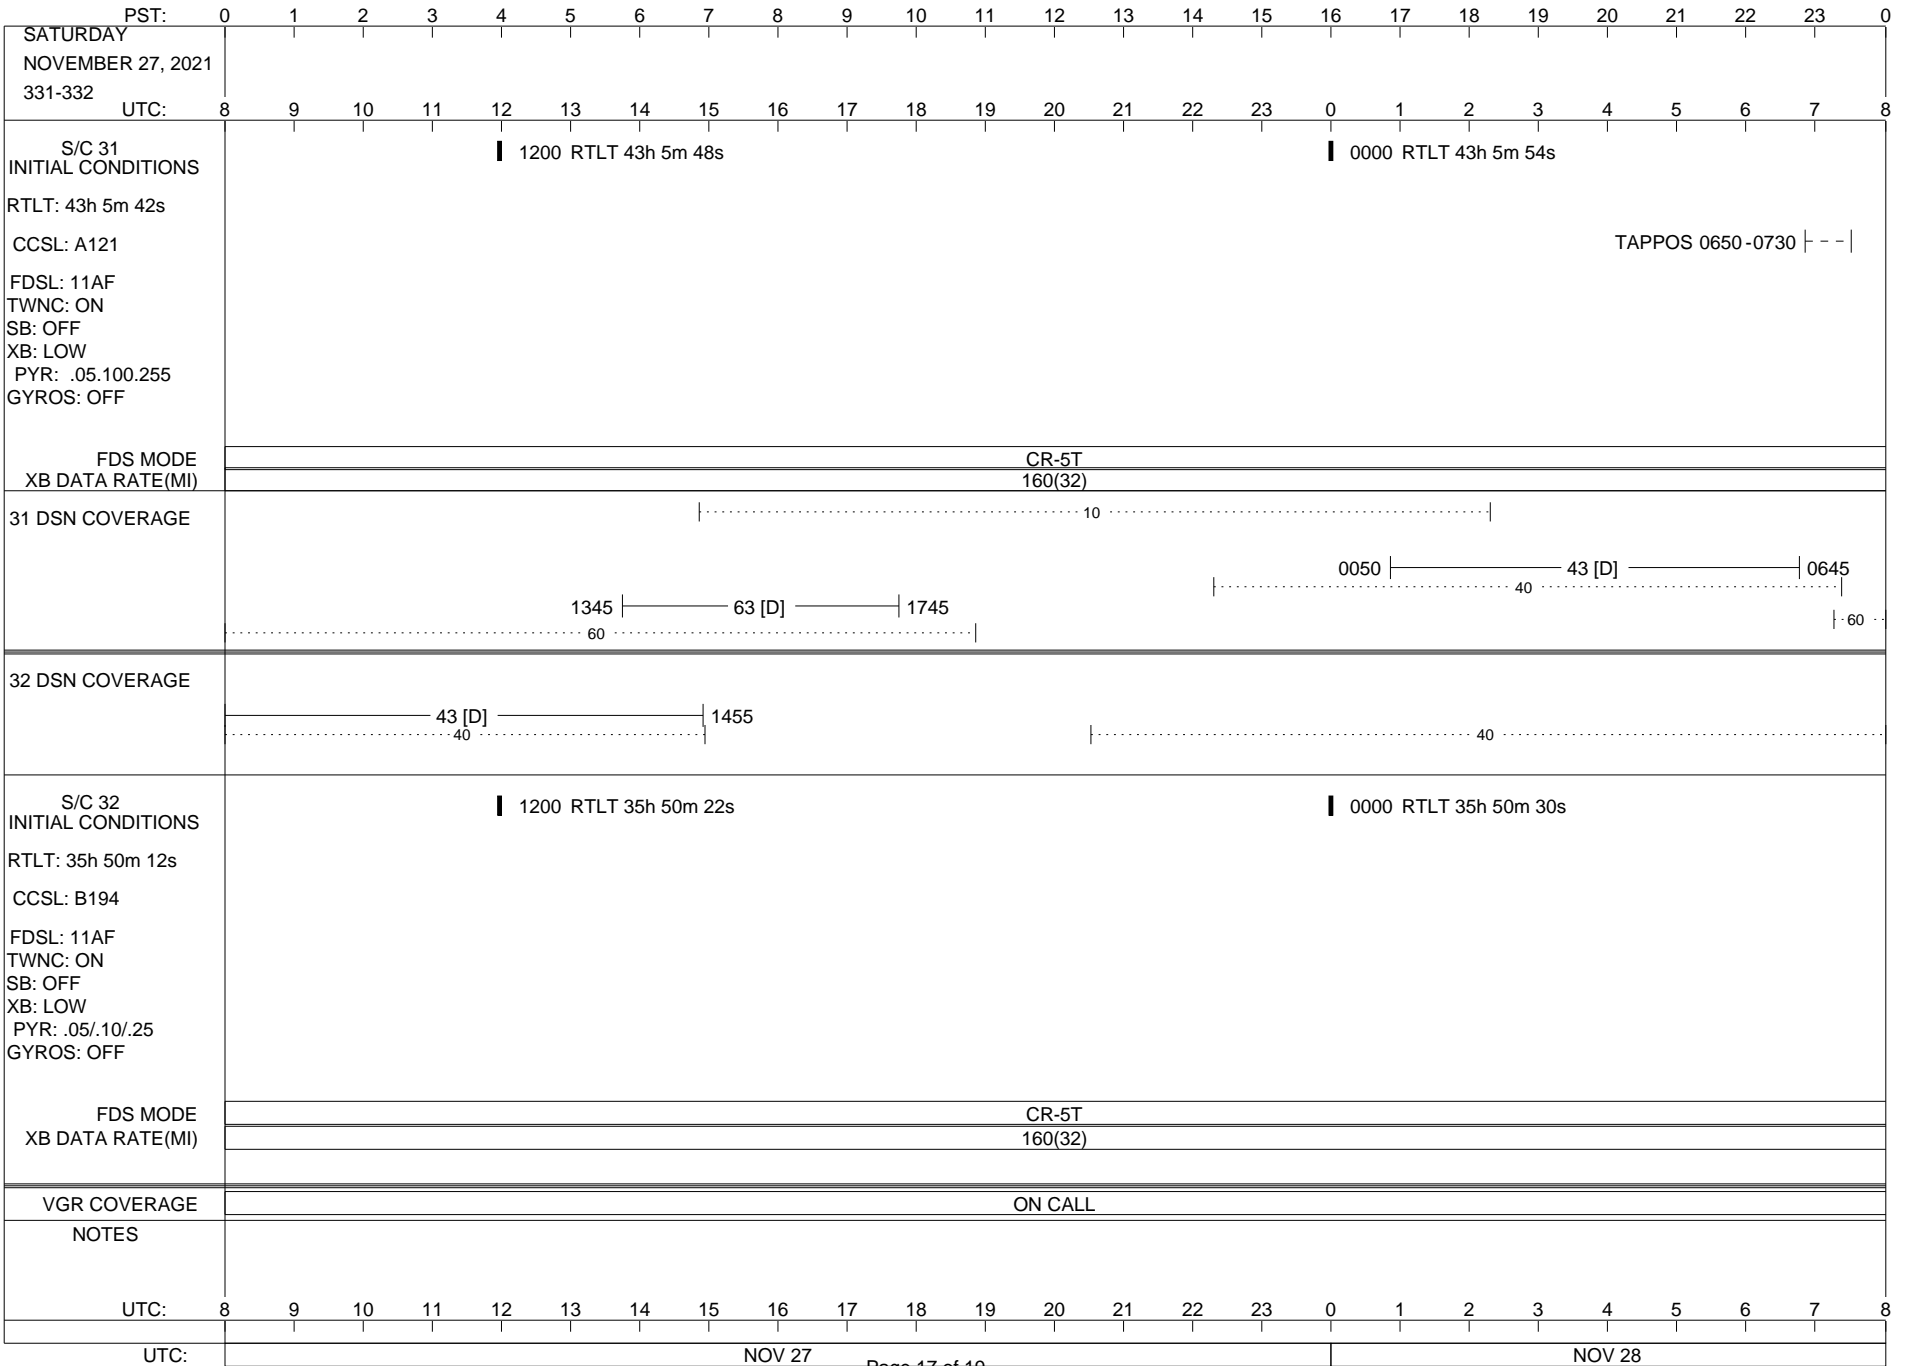

ISSUE DATE: 11/10/21 10:26