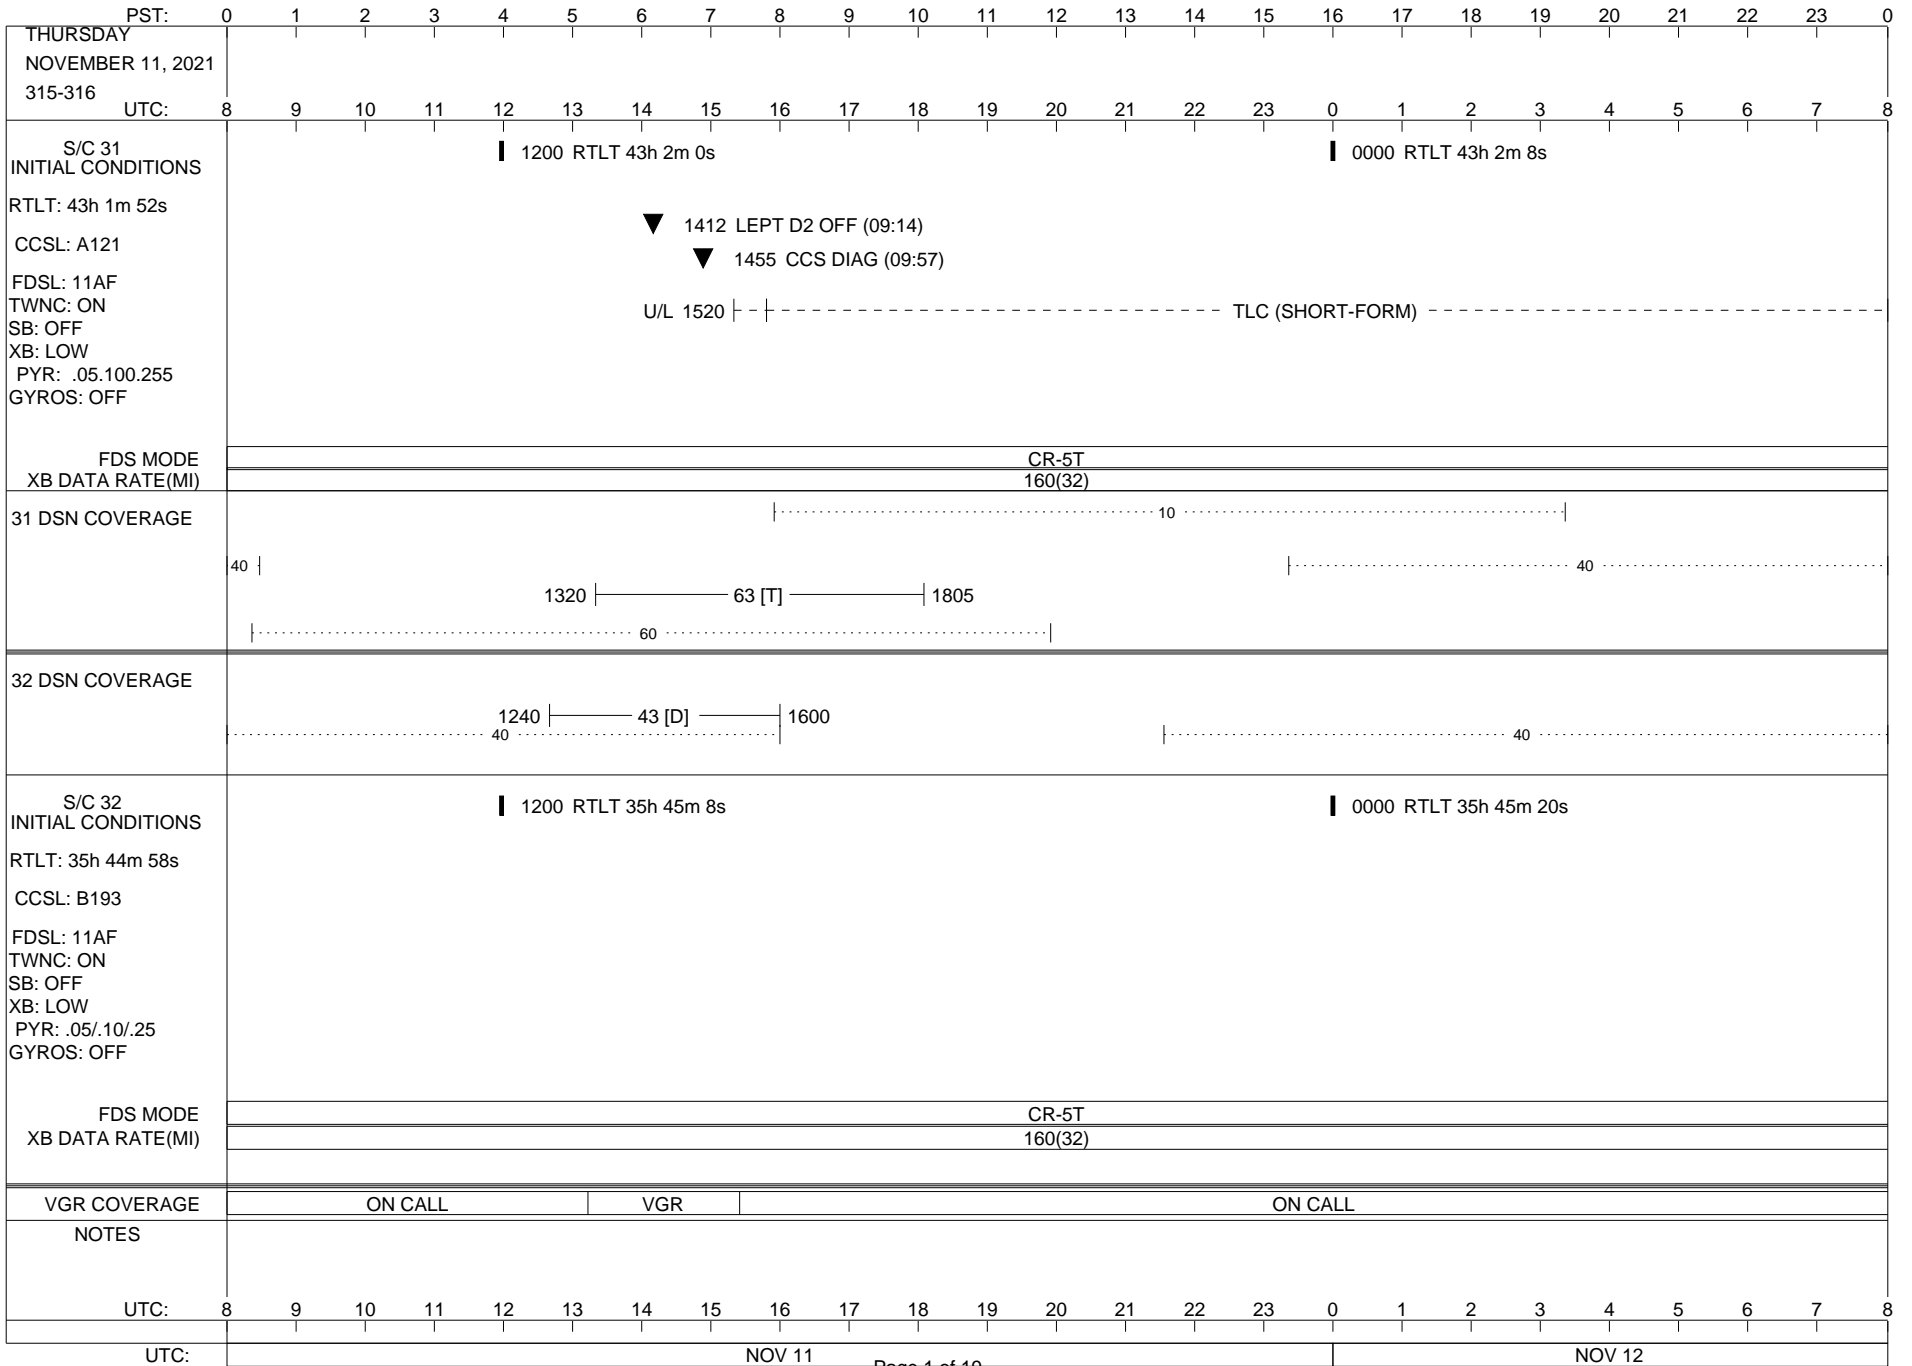

ISSUE DATE: 11/10/21 10:26