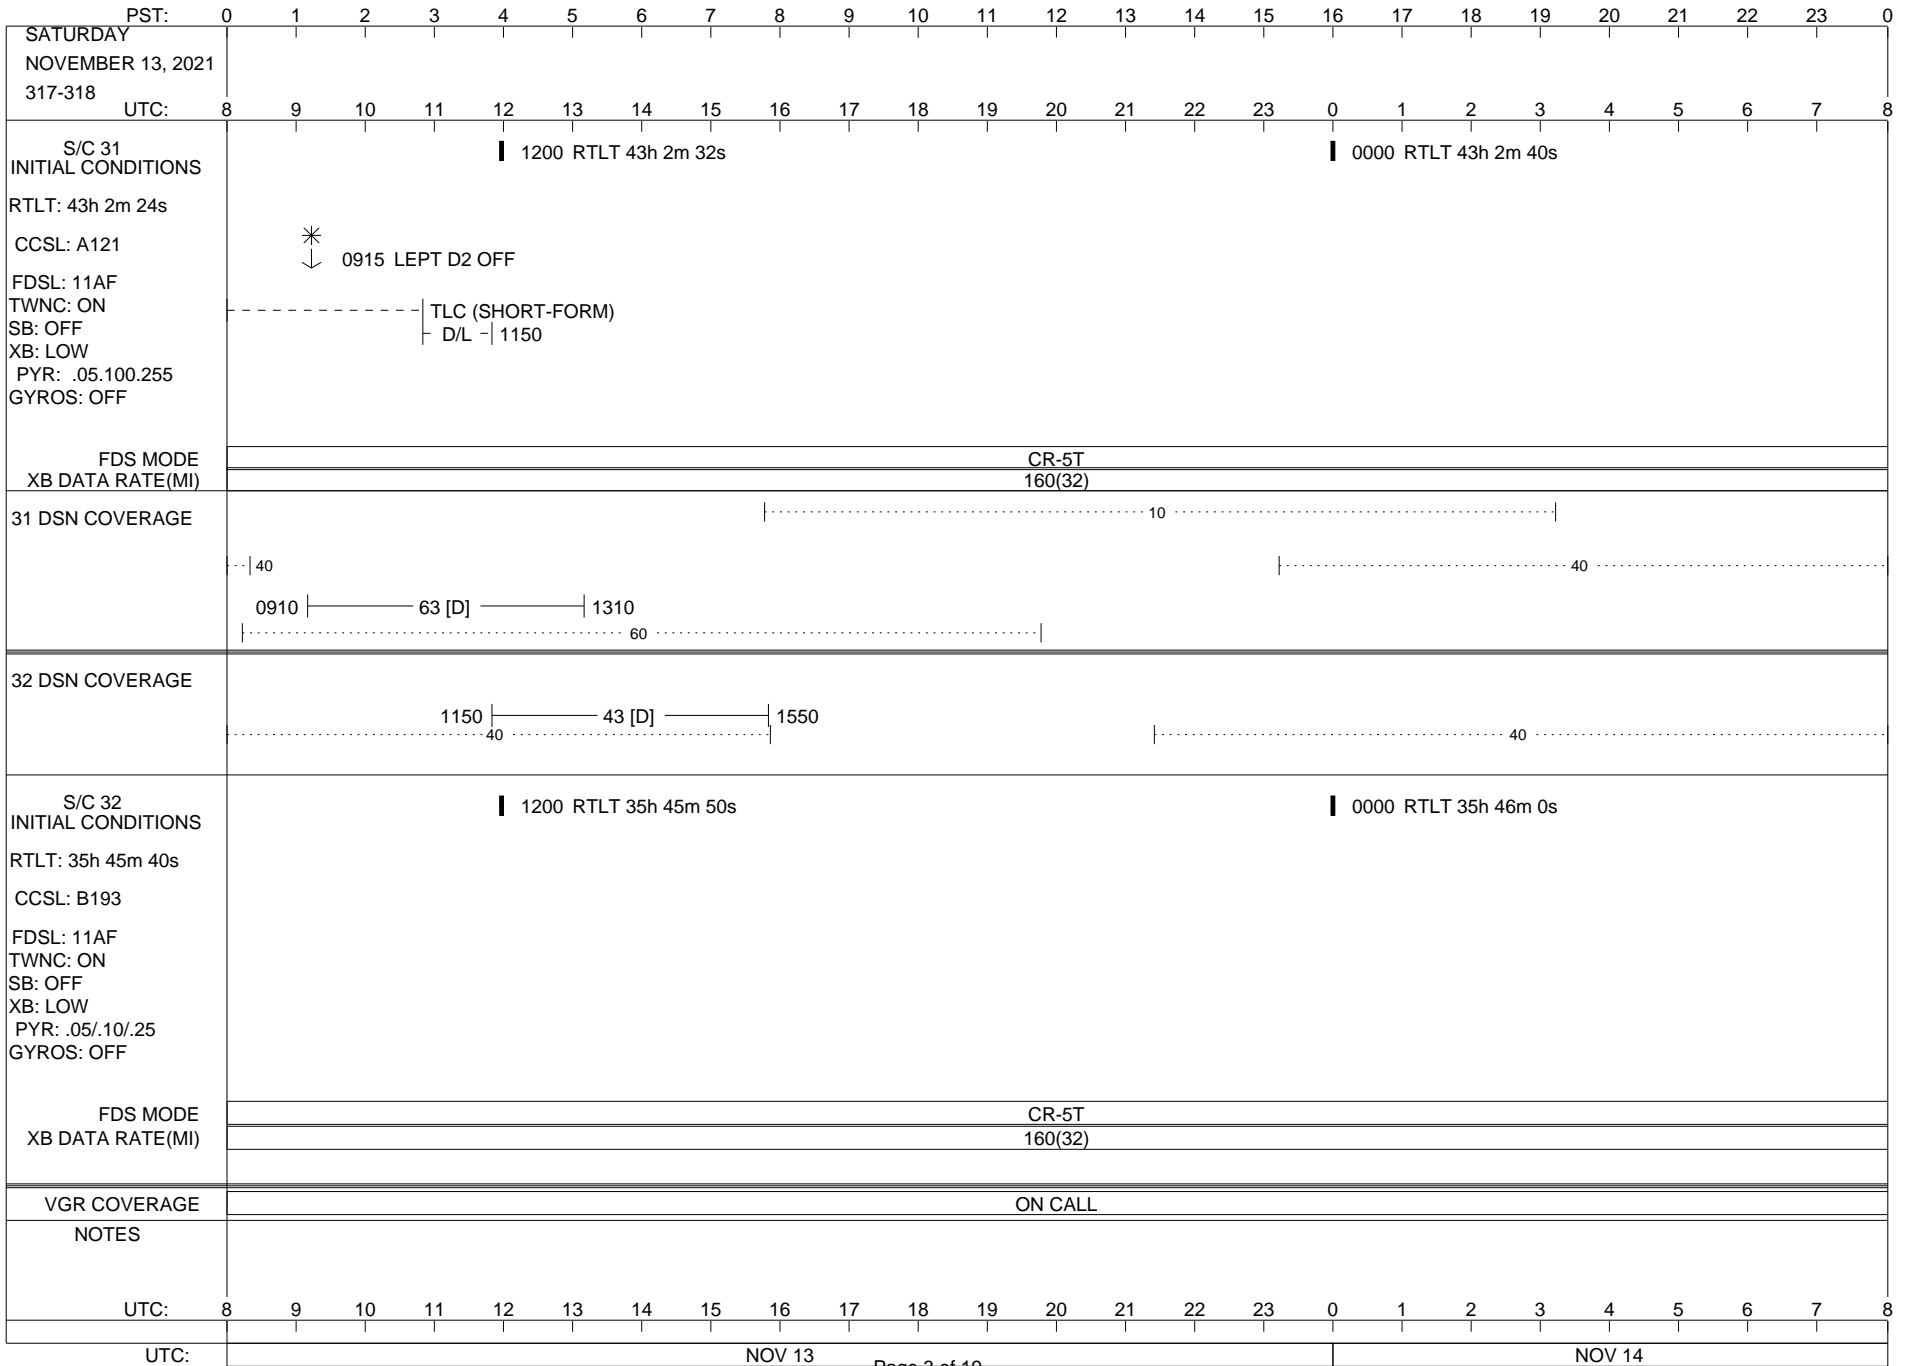

ISSUE DATE: 11/10/21 10:26