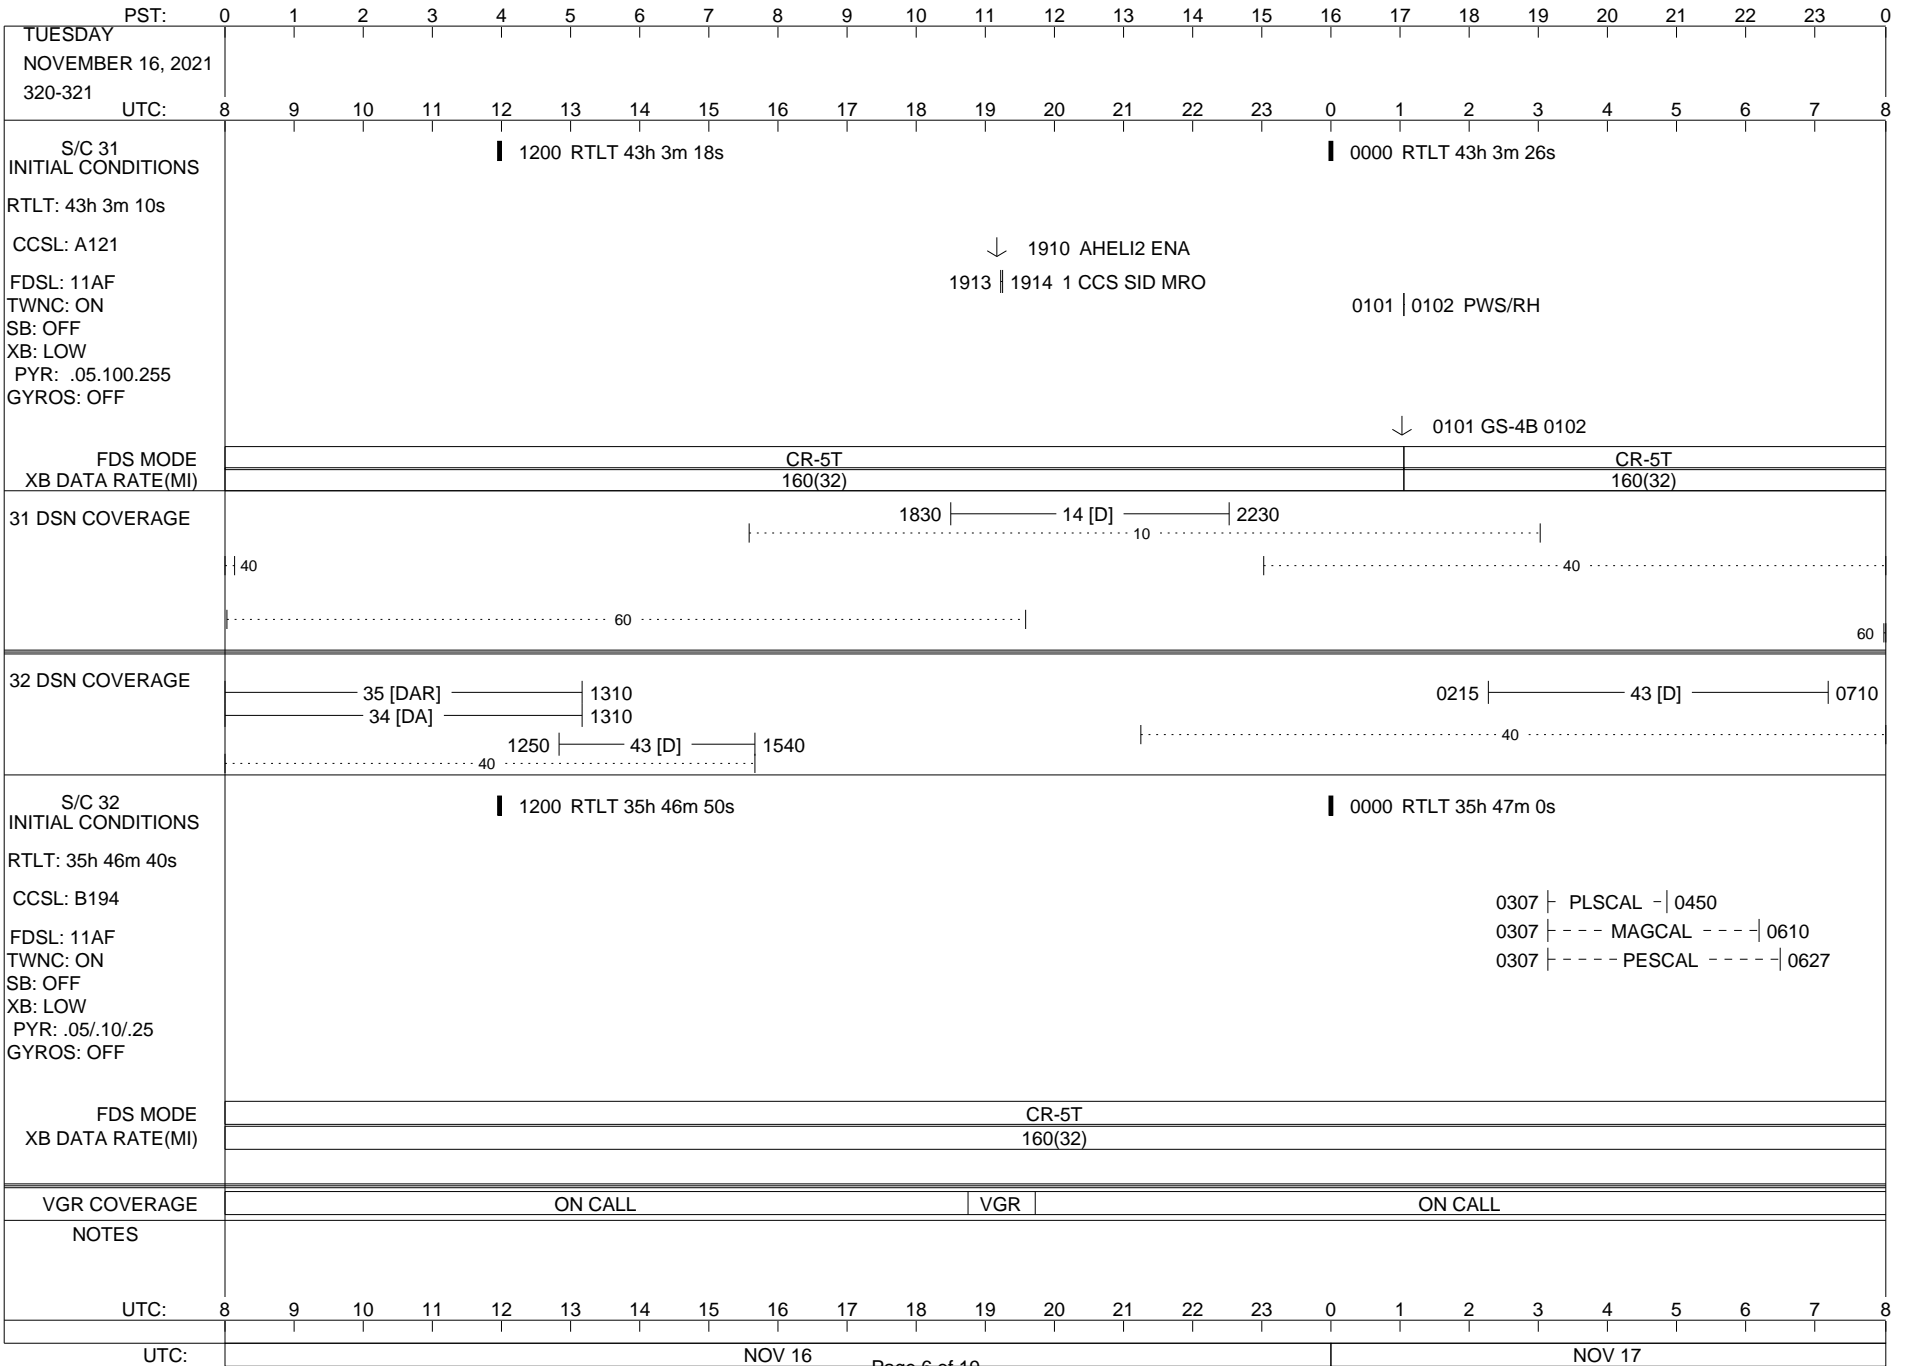

ISSUE DATE: 11/10/21 10:26