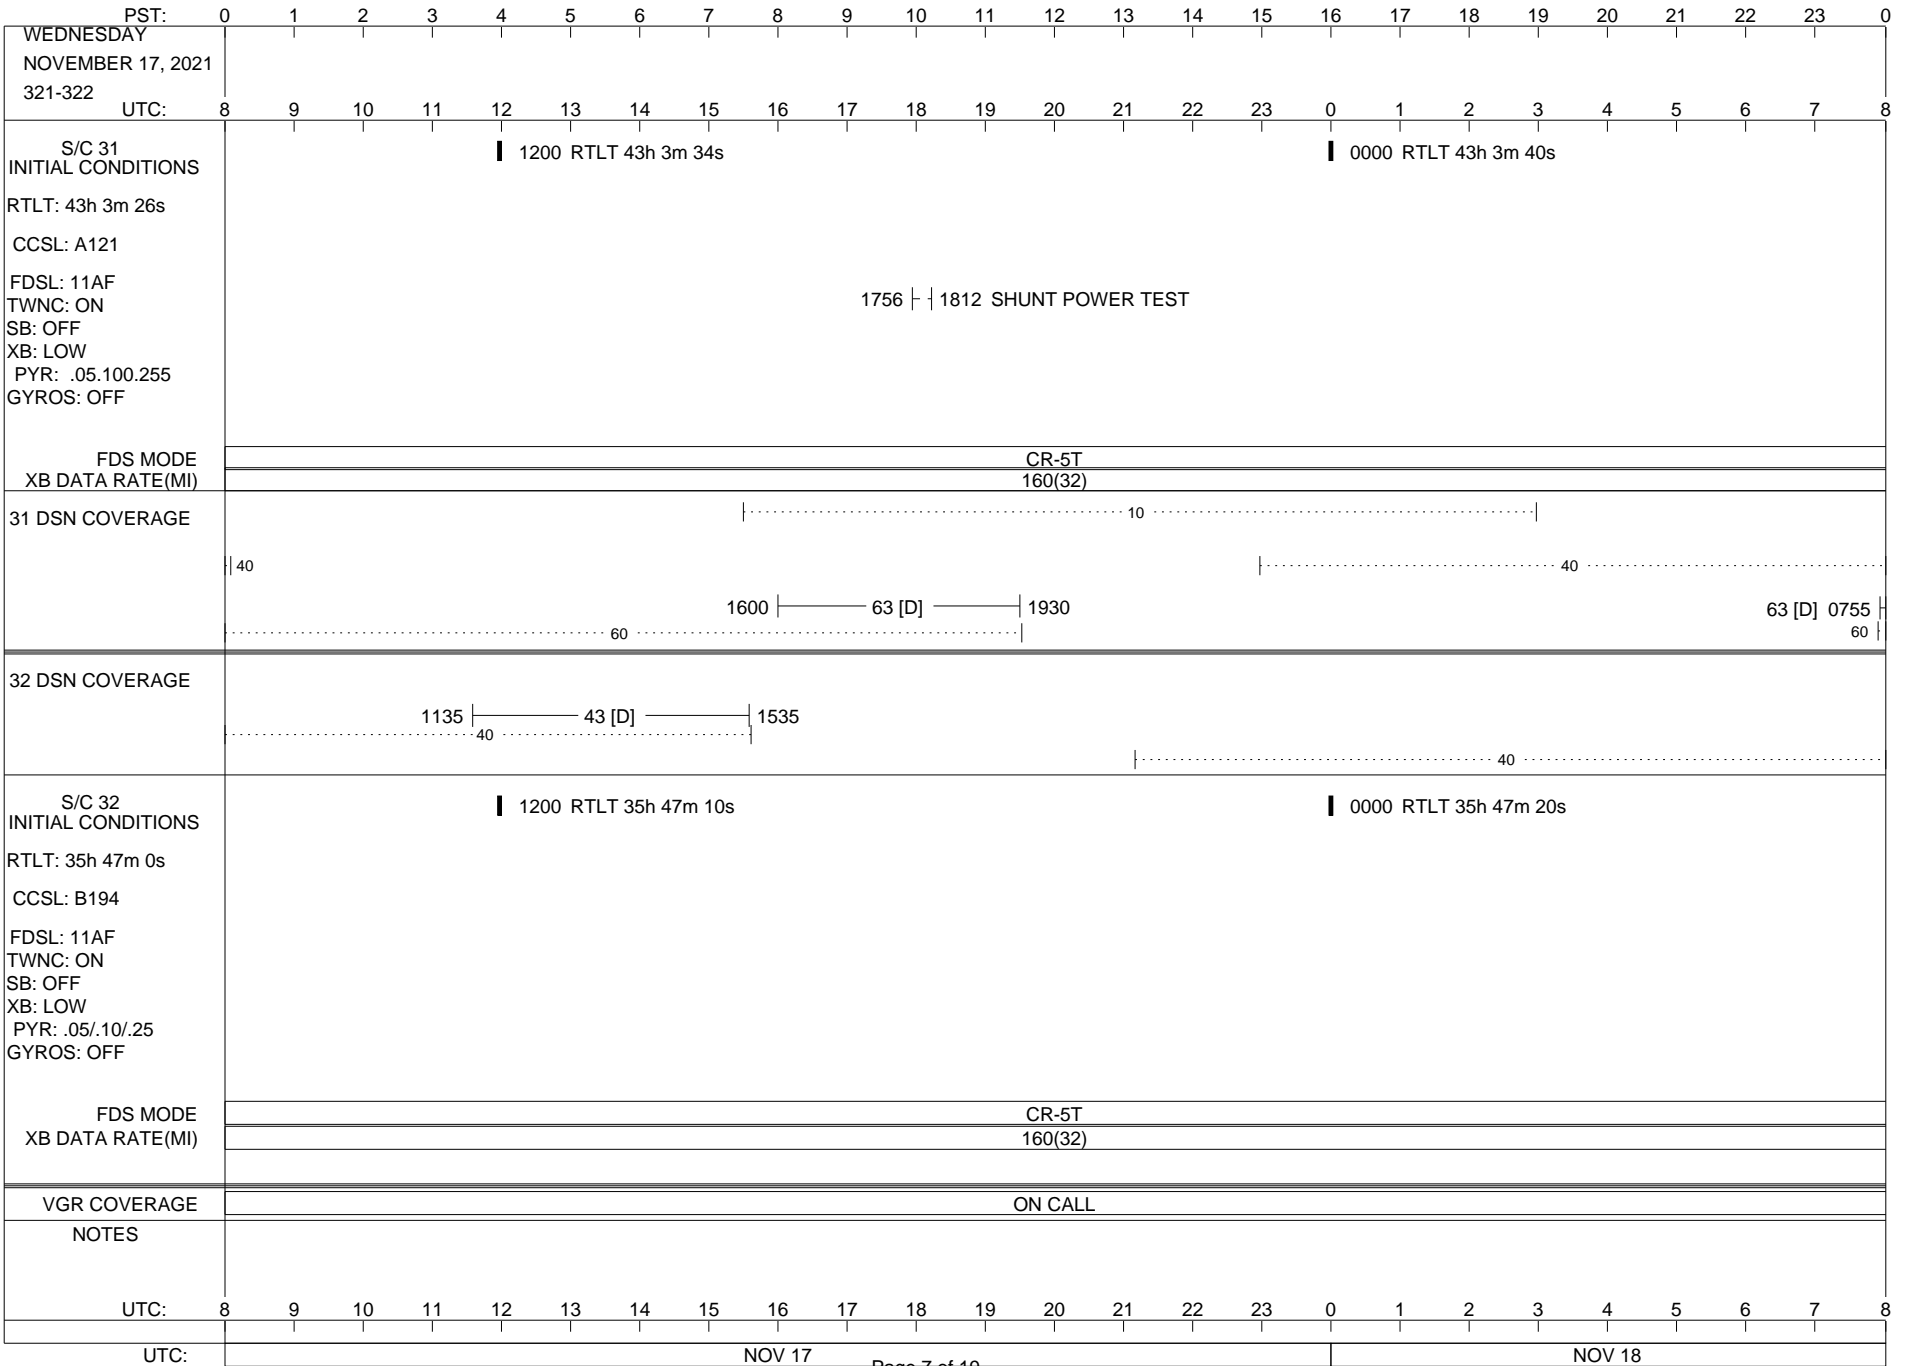

ISSUE DATE: 11/10/21 10:26