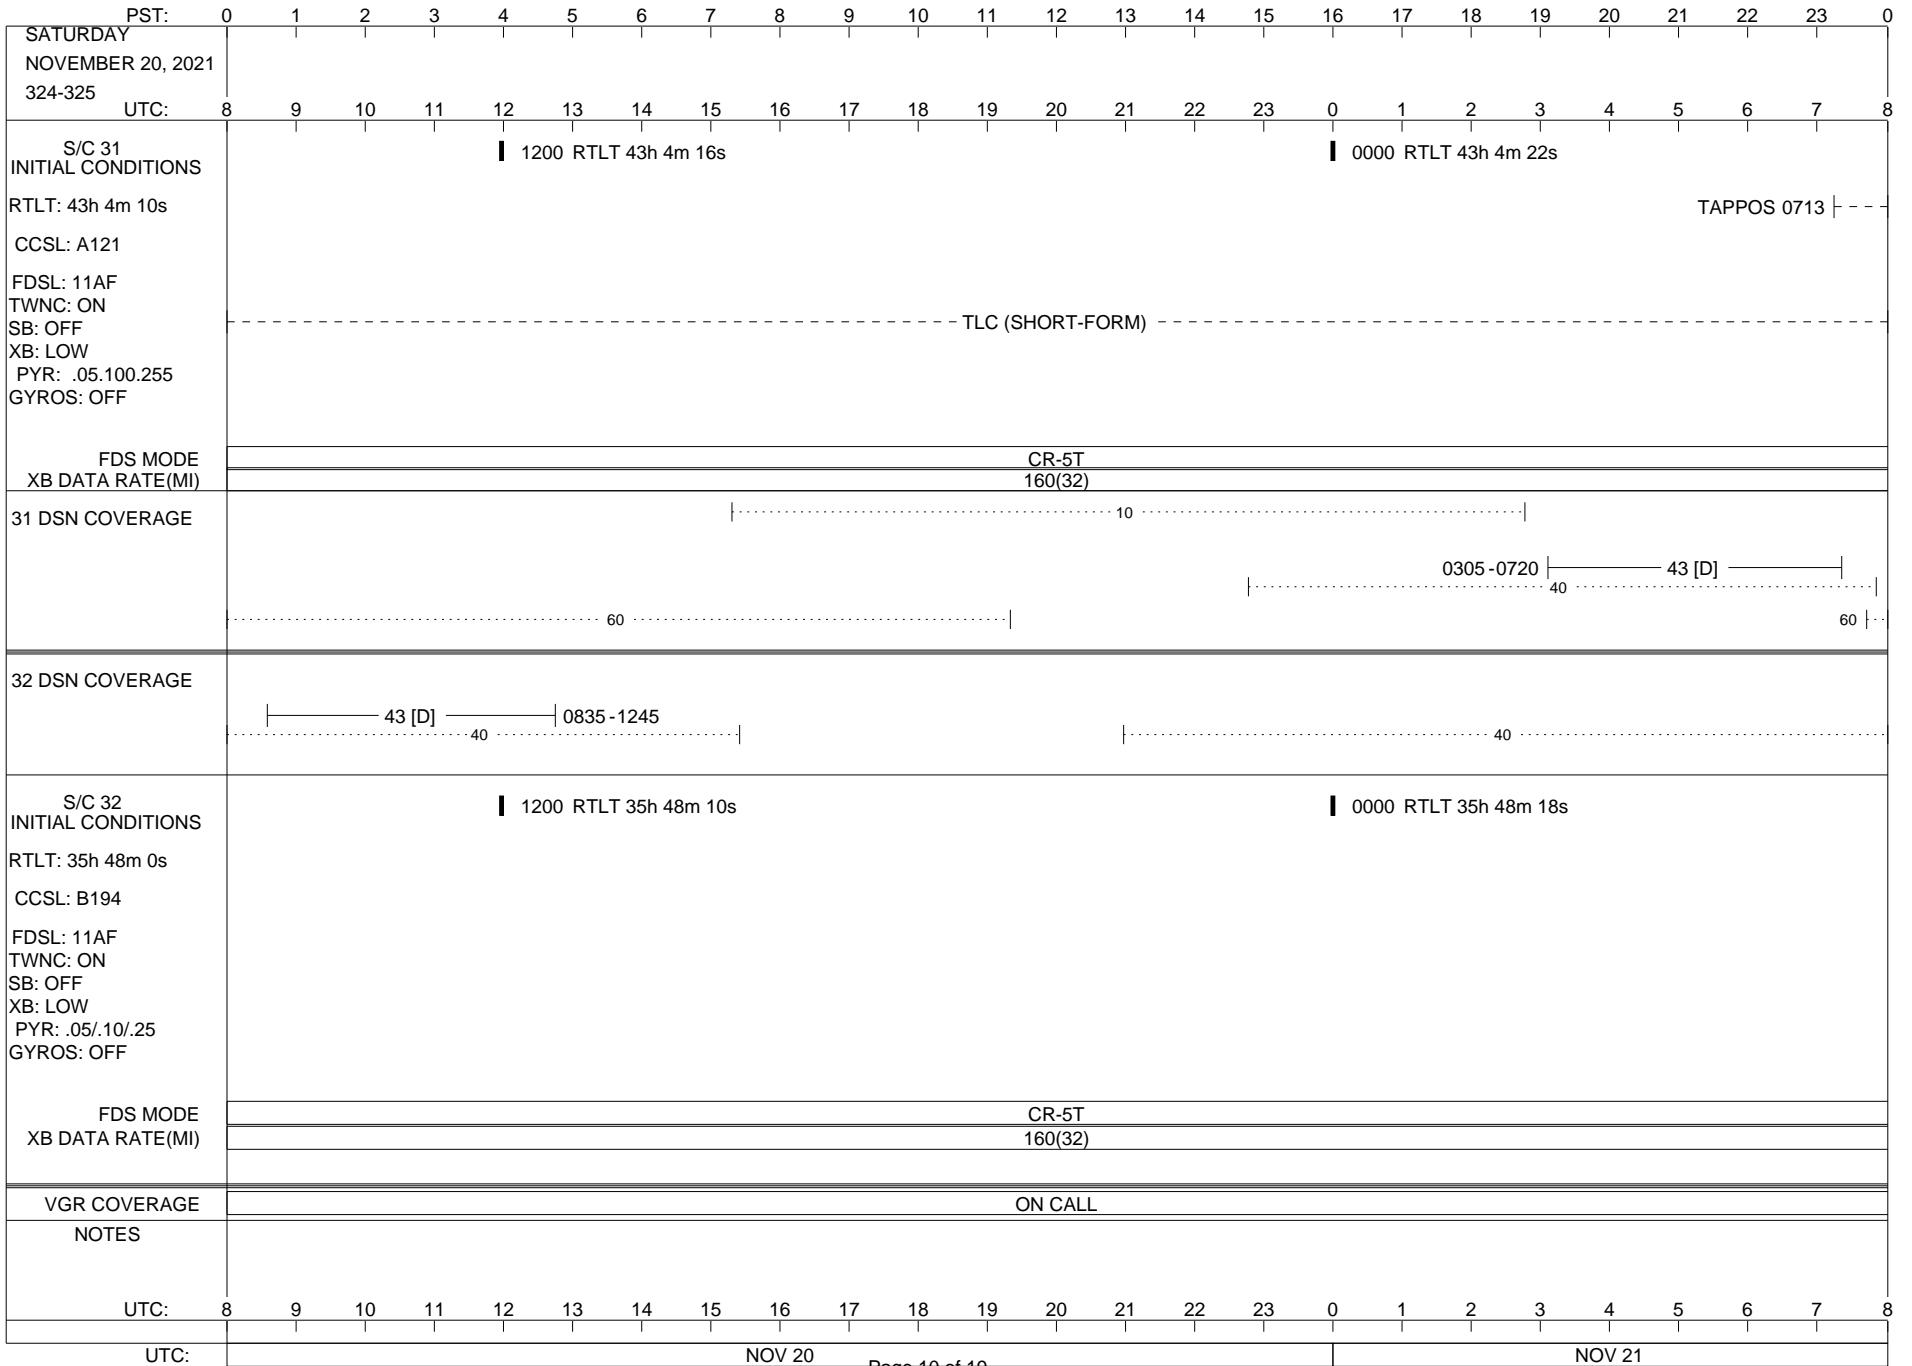

ISSUE DATE: 11/10/21 10:26