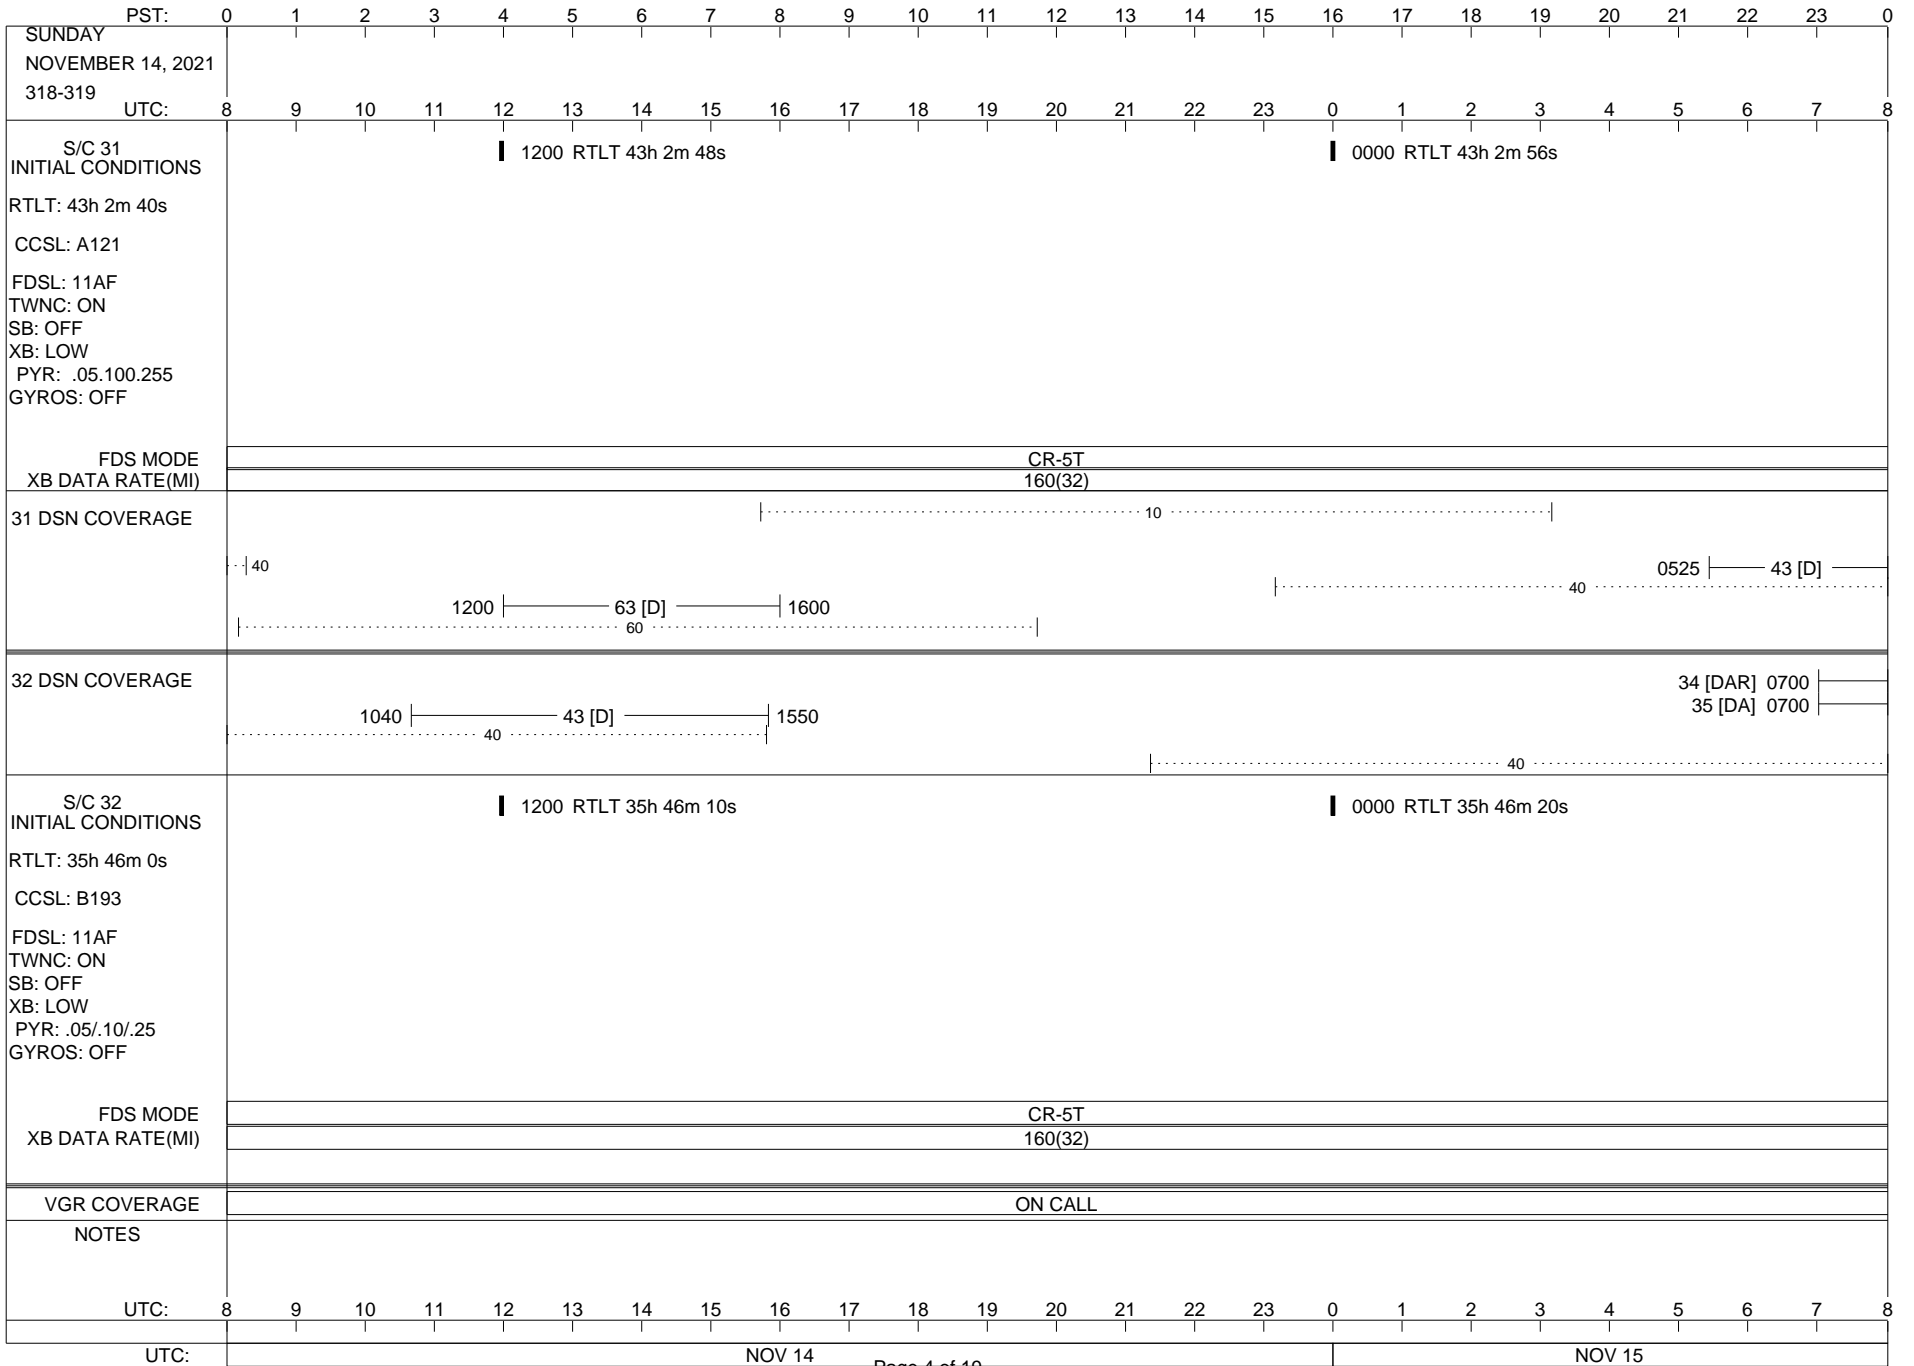

ISSUE DATE: 11/10/21 10:26