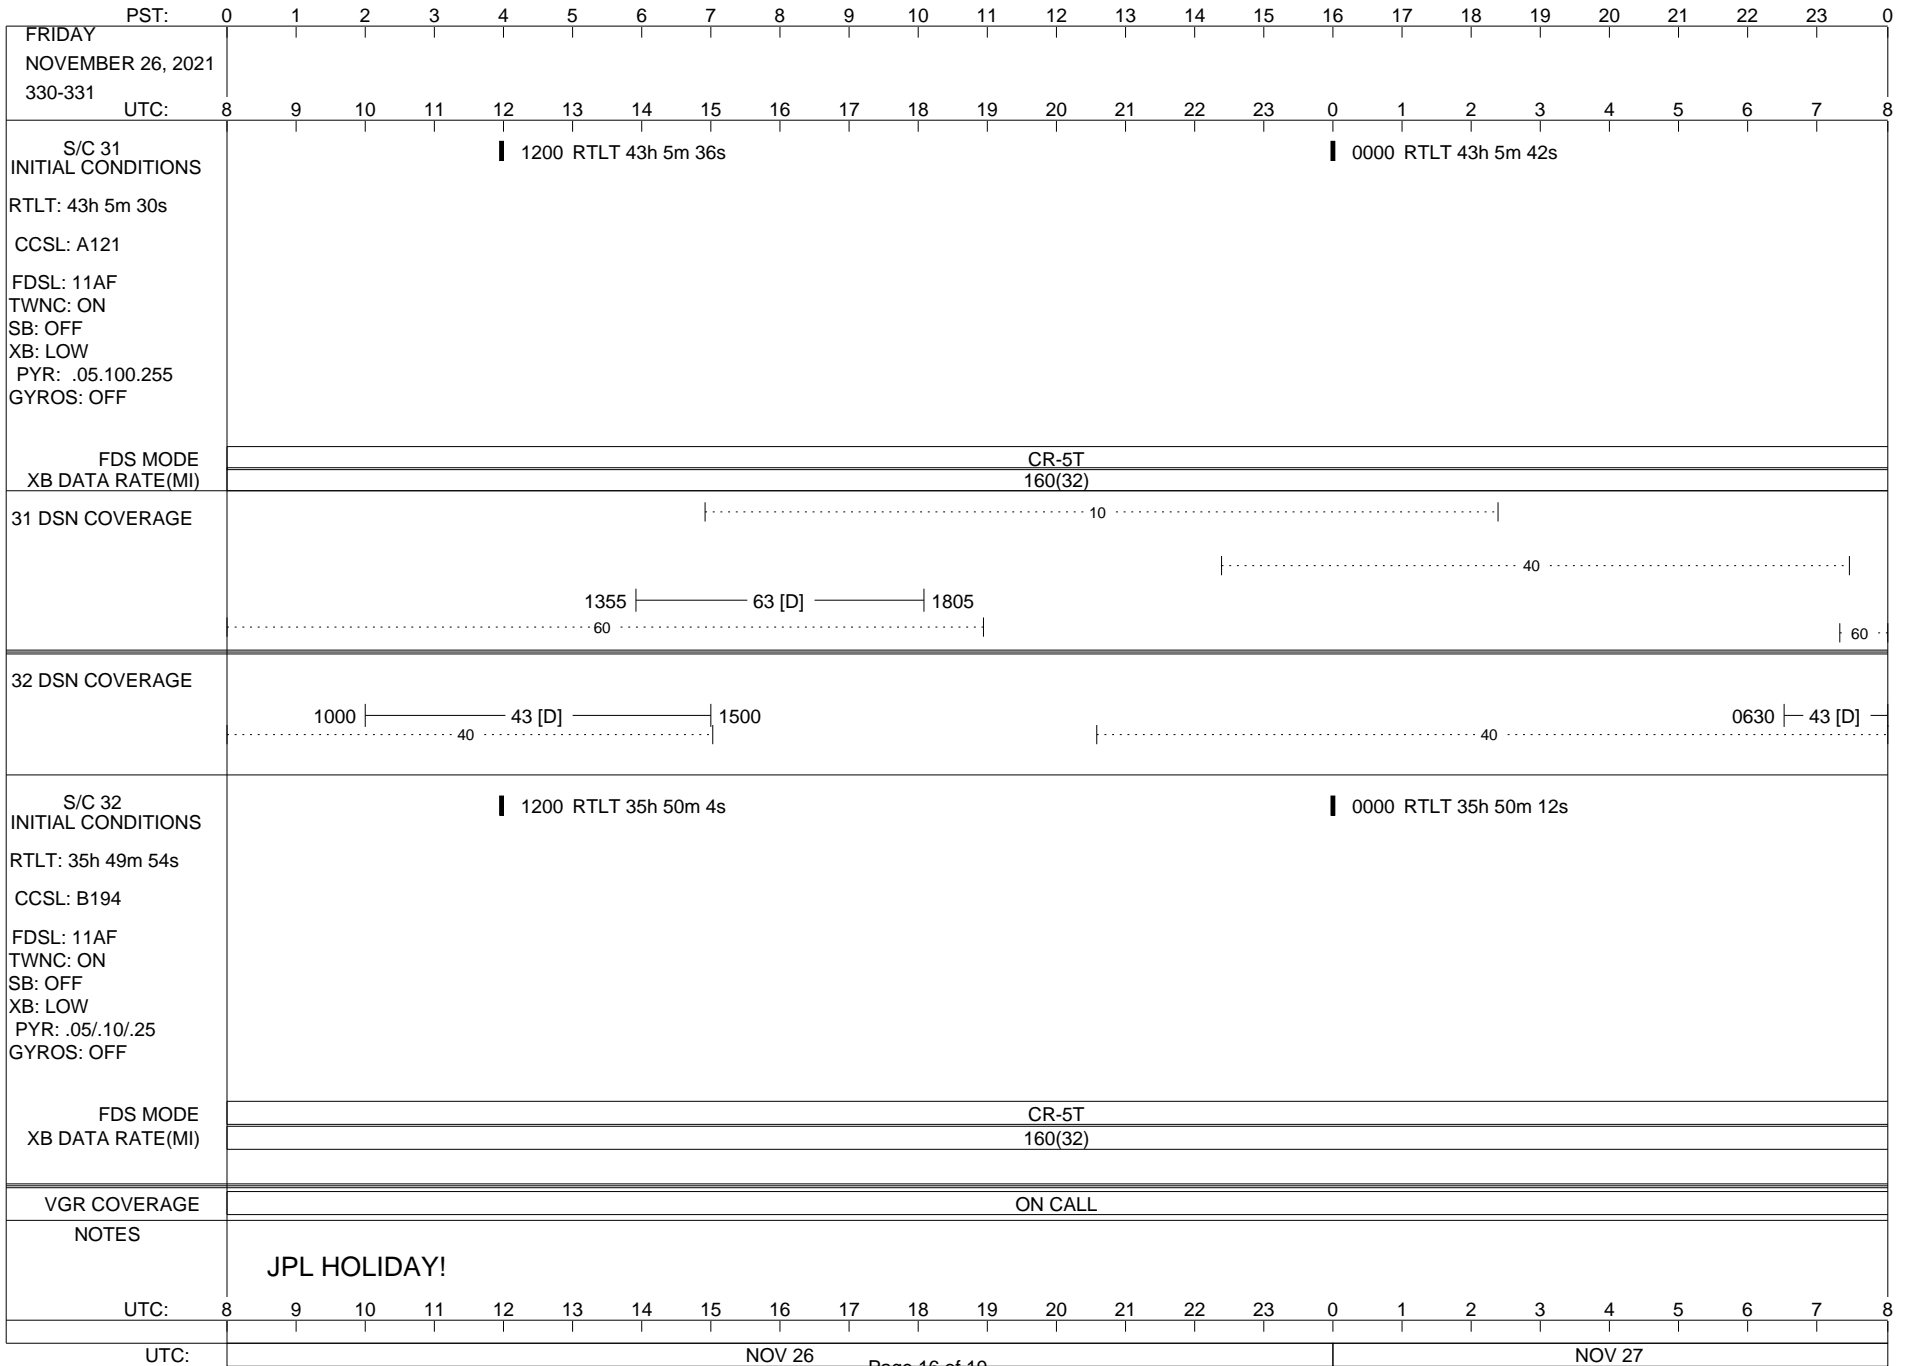

ISSUE DATE: 11/10/21 10:26