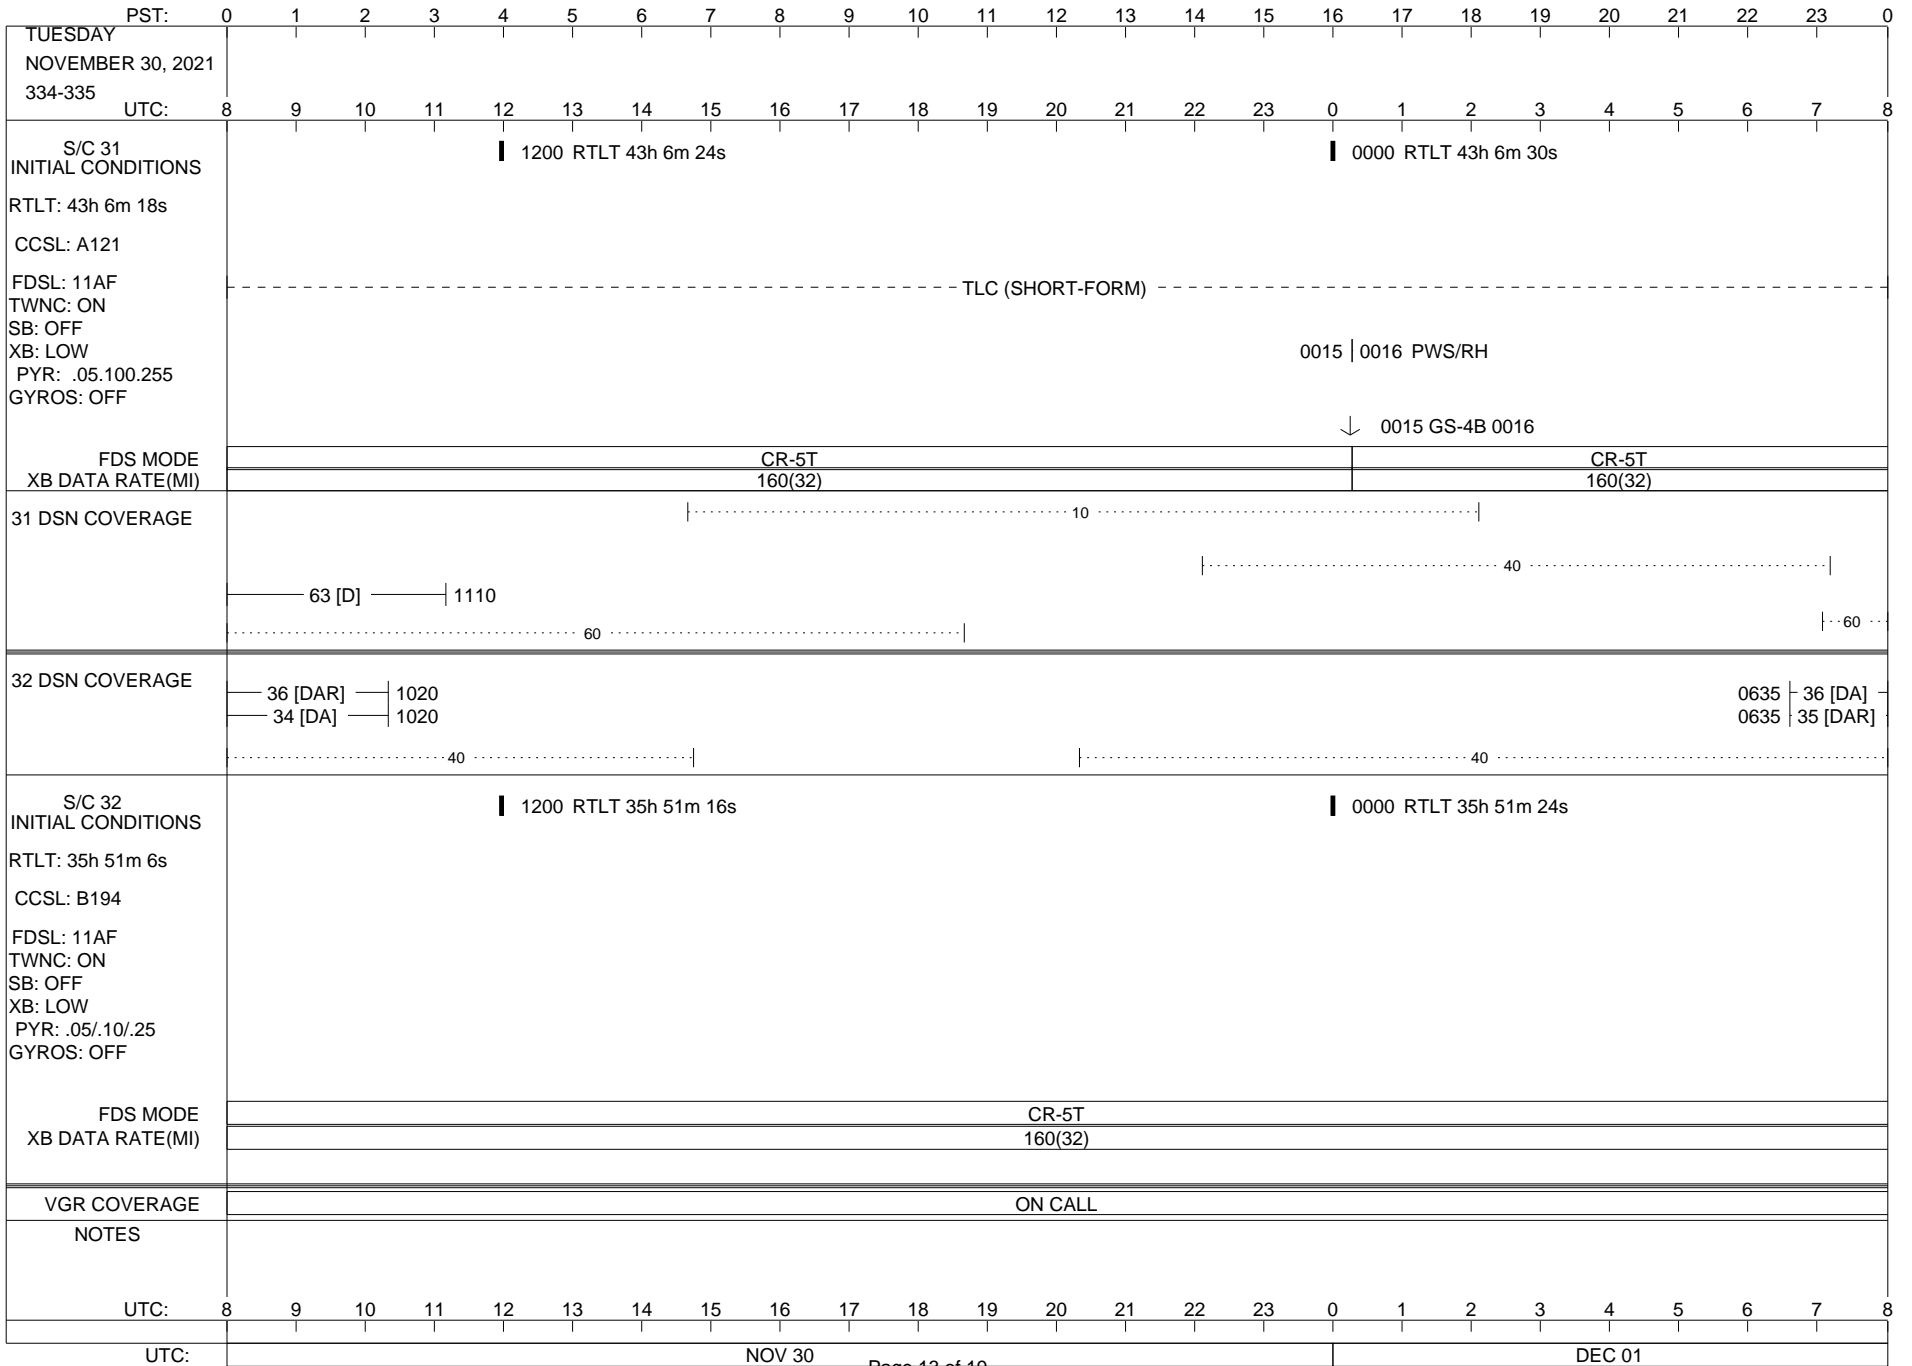

VOYAGER

Space Flight Operations Schedule (SFOS)

Issue Date: November 17, 2021

For the Period: 11/18/21 to 12/6/21 (21/322 – 21/340)

Posted at <https://voyager.jpl.nasa.gov/mission/status/>

LEGEND:

- ▽ = R/T Command (Last chance or Contingency)
- ▼ = R/T Command (Scheduled)
- * = Result of R/T Command
- n = (where n = 1,2,3 ..) Special Note, see bottom of page
- A = Arrayed station
- B = BLF
- D = Downlink only pass
- H = High Power Transmitter
- R = Array Reference Antenna
- T = TLC Uplink
- U = Uplink only pass
- [o] = Ramp-through

ISSUE DATE: 11/17/21 11:34

ISSUE DATE: 11/17/21 11:34

ISSUE DATE: 11/17/21 11:34

PST:		0	1	2	3	4	5	6	7	8	9	10	11	12	13	14	15	16	17	18	19	20	21	22	23	0										
MONDAY NOVEMBER 29, 2021 333-334																																				
UTC:		8	9	10	11	12	13	14	15	16	17	18	19	20	21	22	23	0	1	2	3	4	5	6	7	8										
S/C 31 INITIAL CONDITIONS RTLTL: 43h 6m 6s CCSL: A121 FDSL: 11AF TWNC: ON SB: OFF XB: LOW PYR: .05.100.255 GYROS: OFF		1200 RTLTL 43h 6m 12s												0000 RTLTL 43h 6m 18s																						
FDS MODE XB DATA RATE(MI)																CR-5T 160(32)																				
31 DSN COVERAGE		1500 ----- 14 [T] ----- 1925												----- 10 ----- 40 ----- 63 [D] 0710																						
32 DSN COVERAGE		----- 40 -----												0225 ----- 36 [DAR] ----- 0225 ----- 34 [DA] -----																						
S/C 32 INITIAL CONDITIONS RTLTL: 35h 50m 48s CCSL: B194 FDSL: 11AF TWNC: ON SB: OFF XB: LOW PYR: .05/10/.25 GYROS: OFF		1200 RTLTL 35h 50m 58s												0000 RTLTL 35h 51m 6s																						
FDS MODE XB DATA RATE(MI)		CR-5T 160(32)														CR-5T 160(32)																				
VGR COVERAGE		ON CALL							VGR							ON CALL							VGR							ON CALL						
NOTES																																				
UTC:		8	9	10	11	12	13	14	15	16	17	18	19	20	21	22	23	0	1	2	3	4	5	6	7	8										
UTC: NOV 29														NOV 30																						