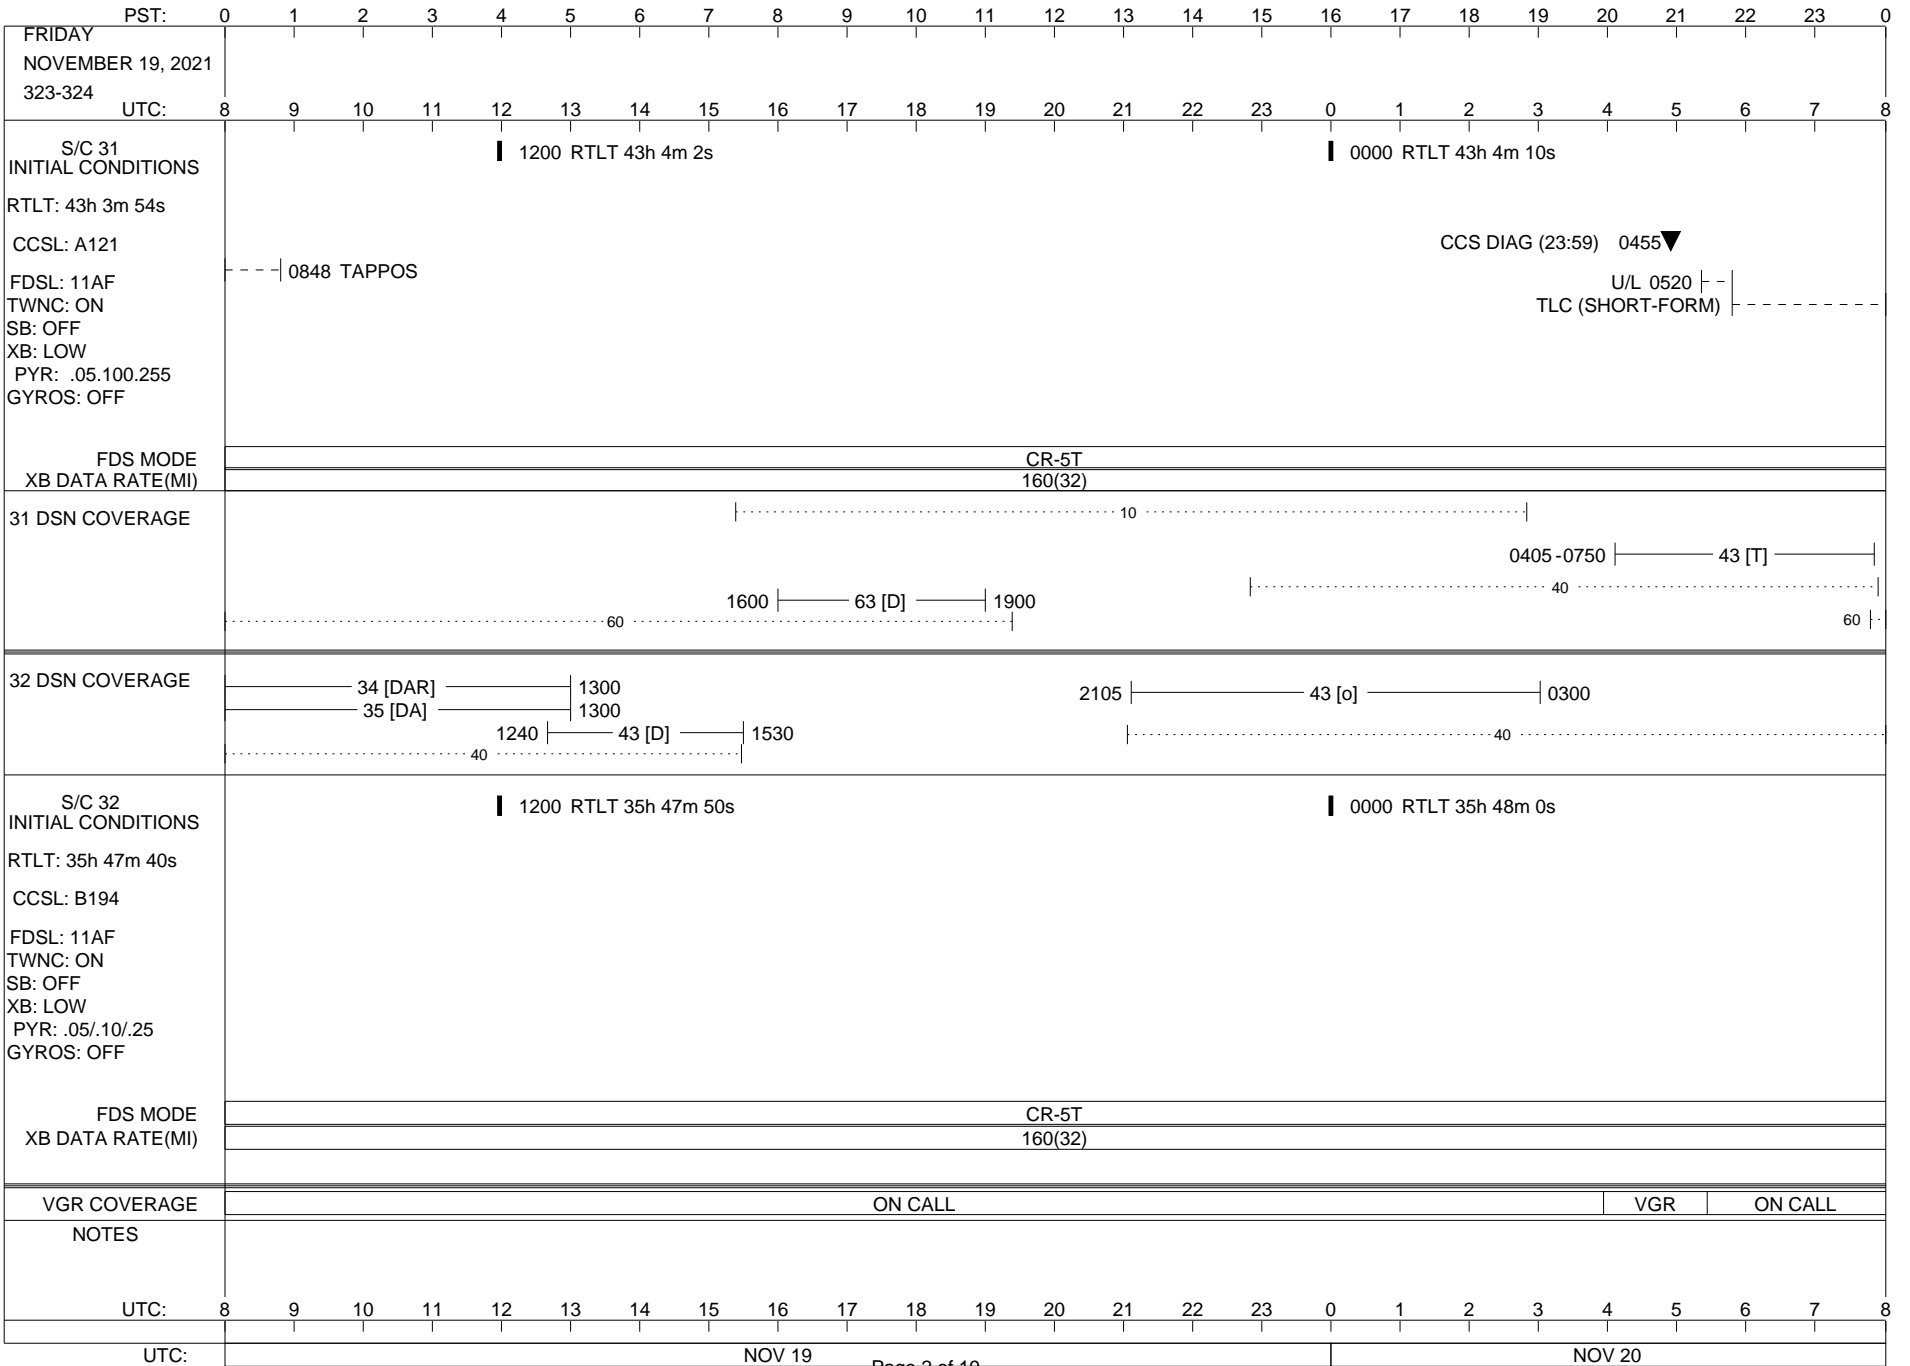

ISSUE DATE: 11/17/21 11:34