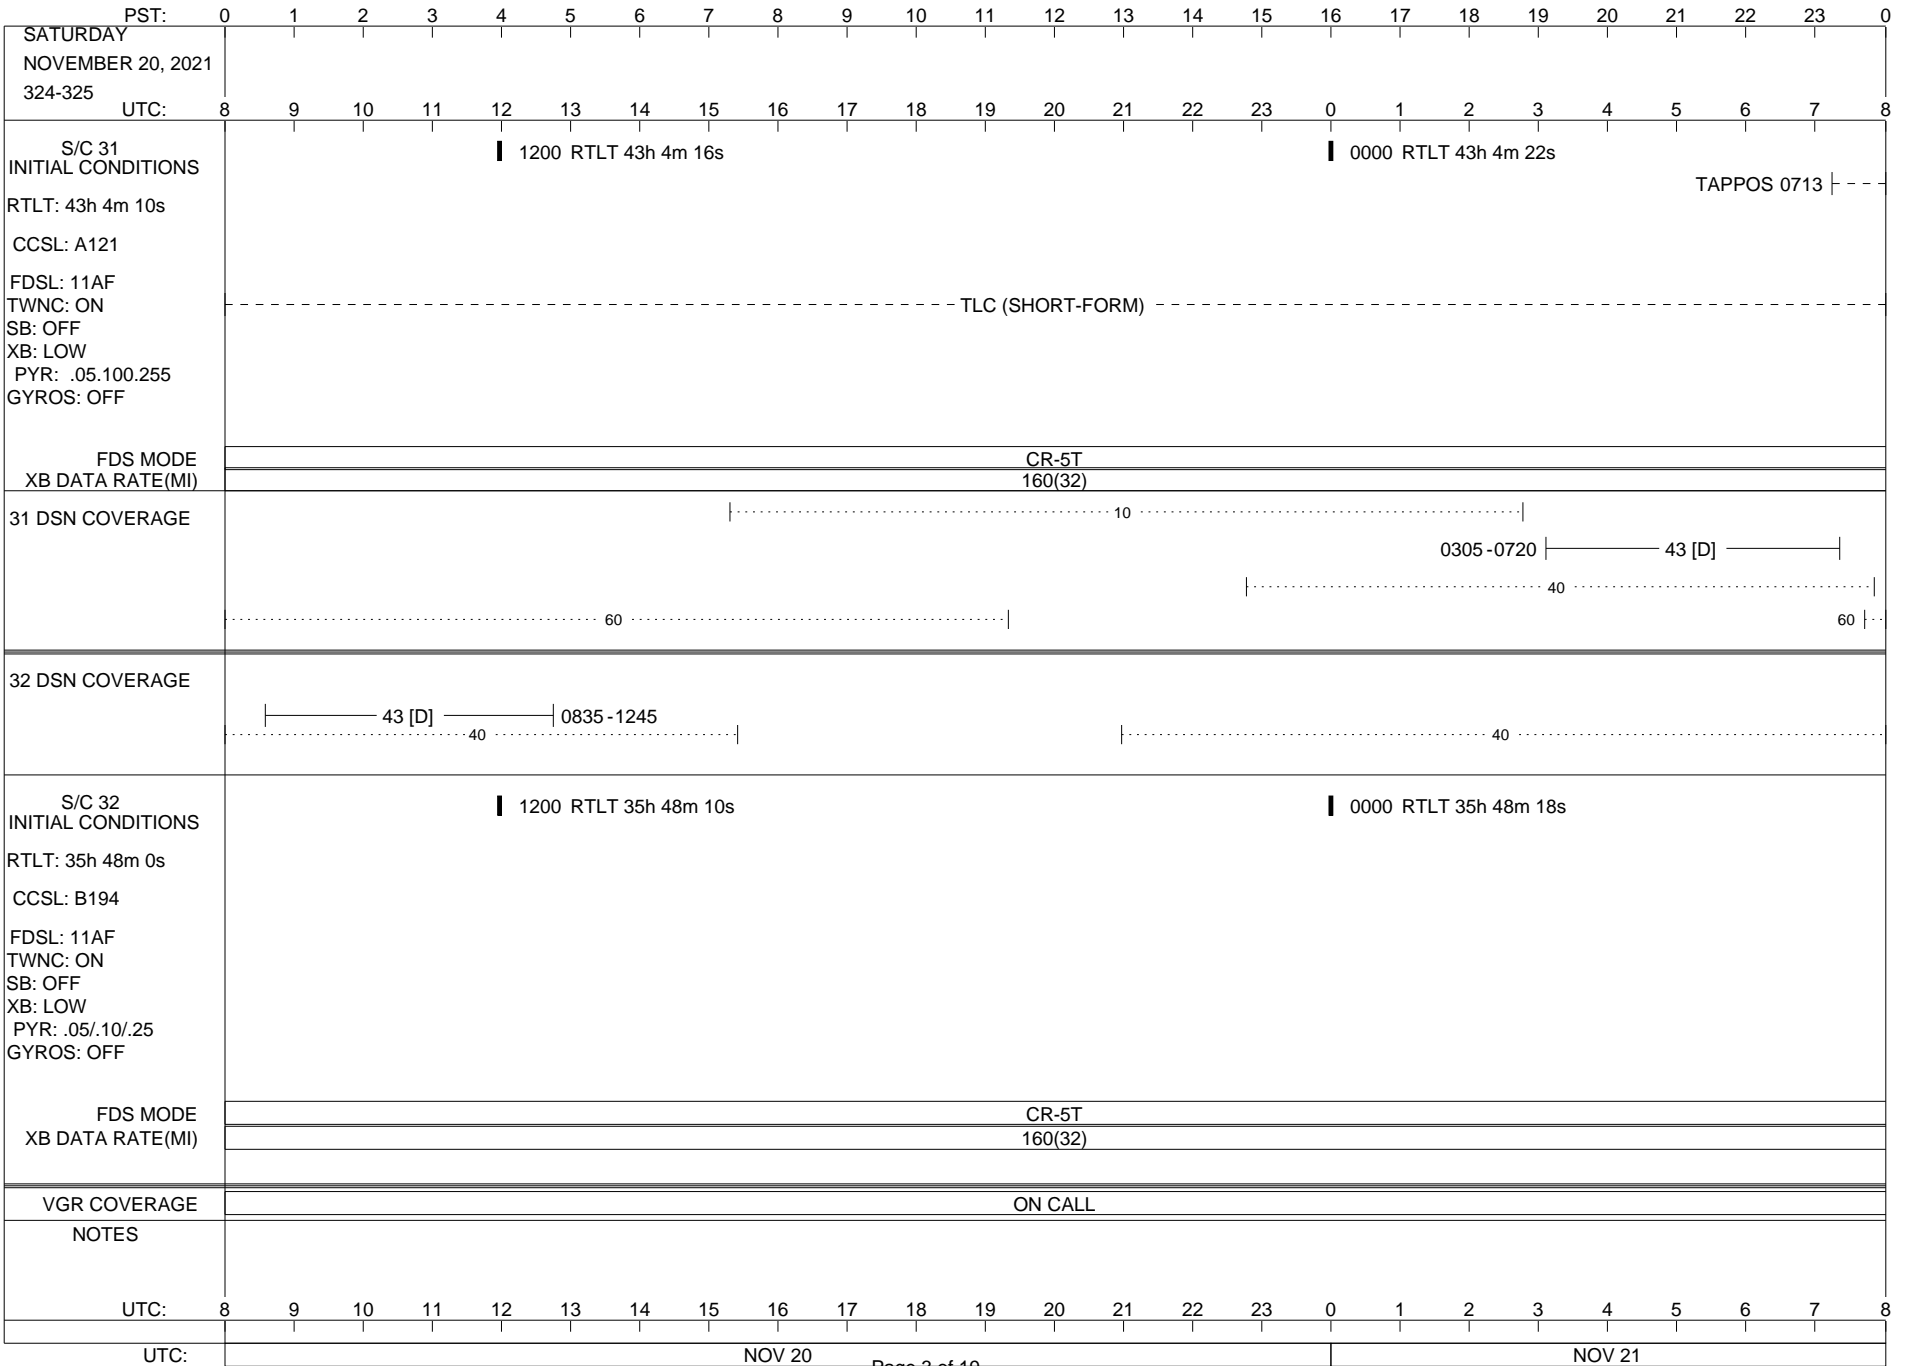

ISSUE DATE: 11/17/21 11:34