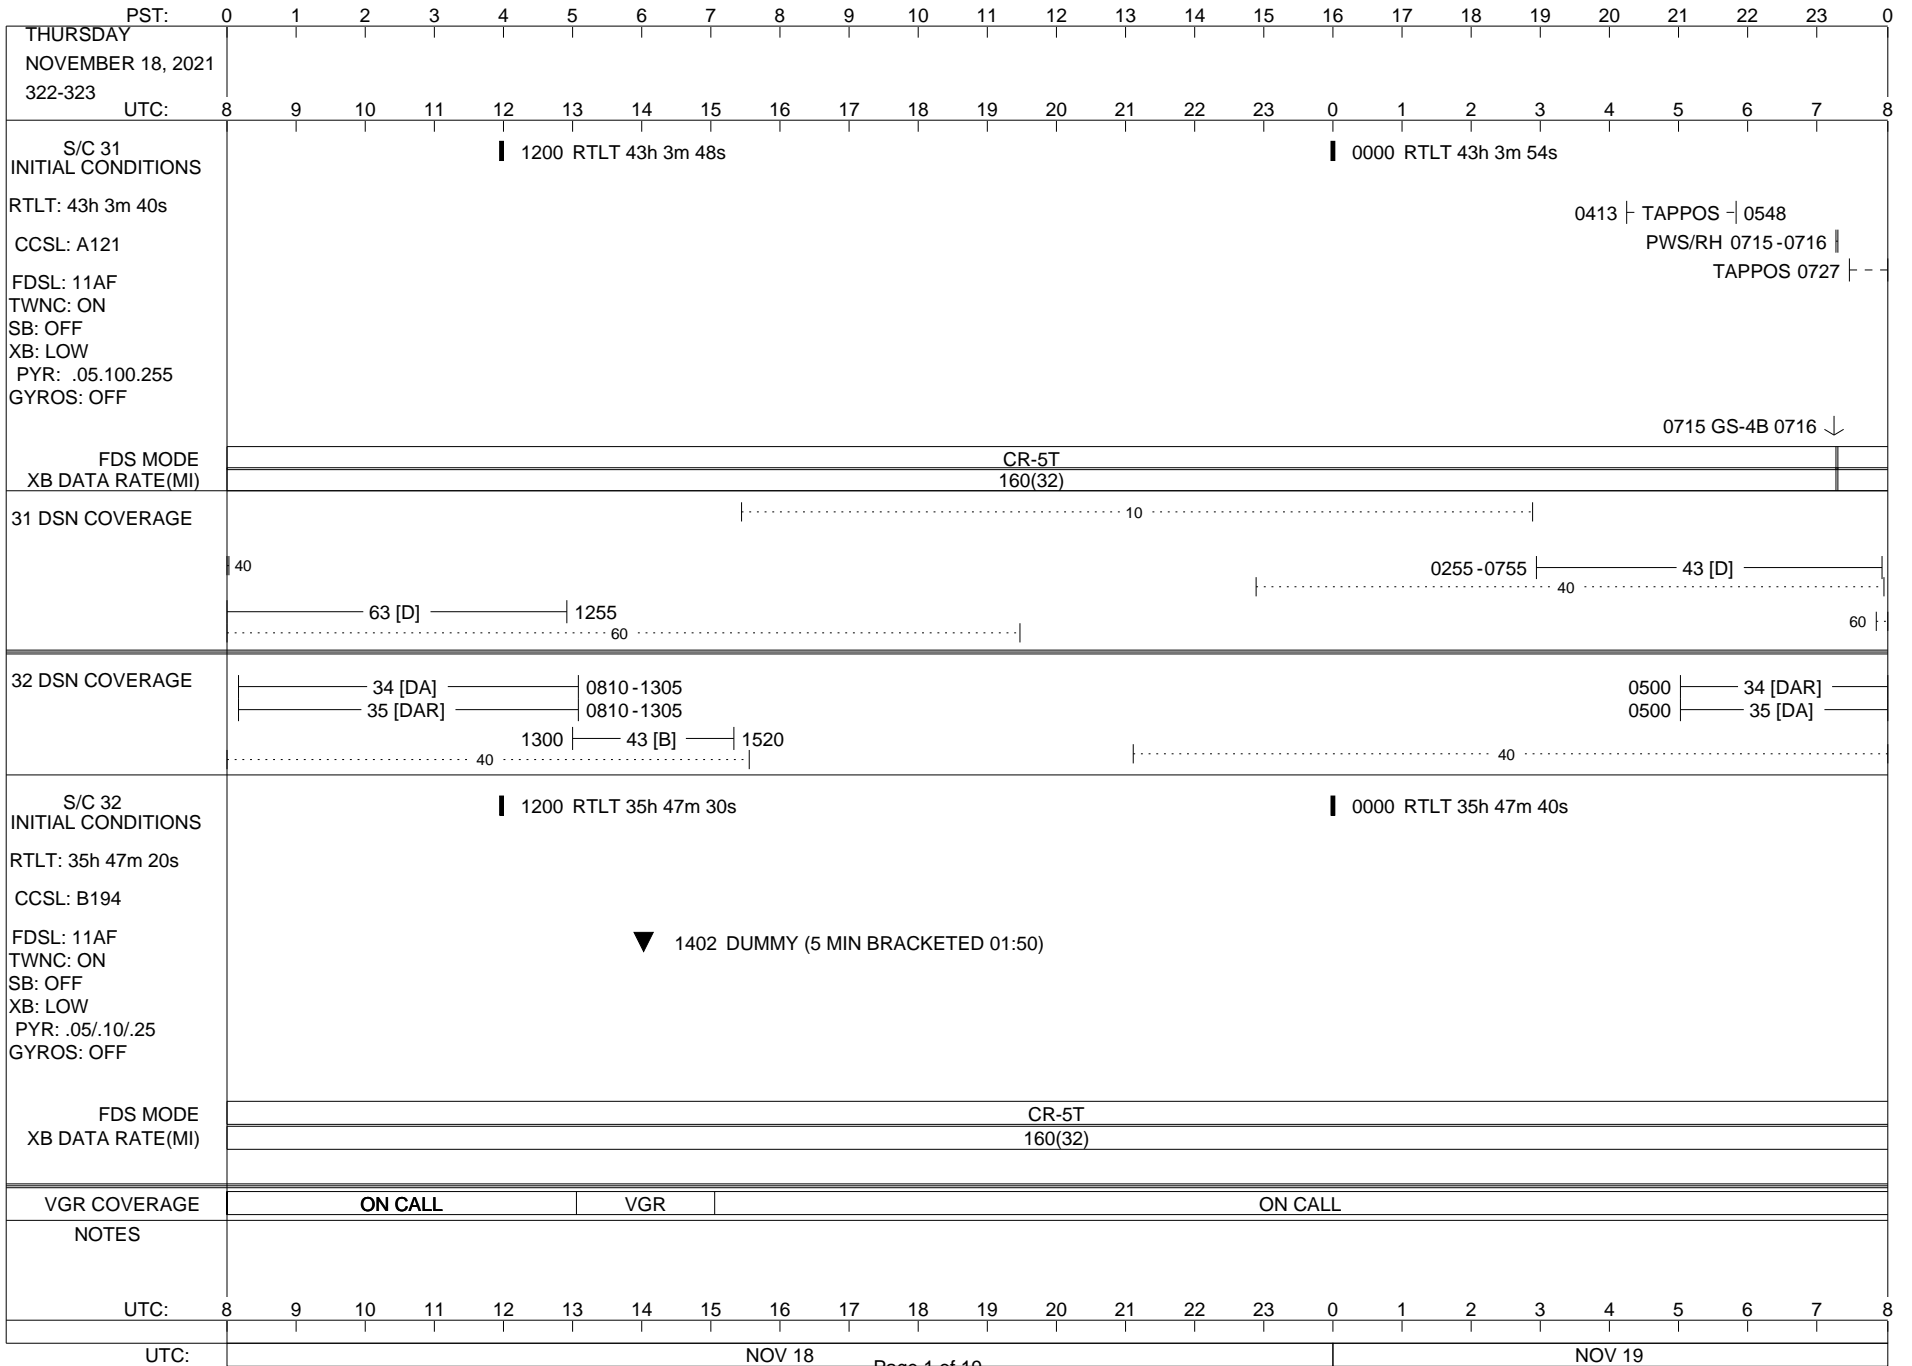

ISSUE DATE: 11/17/21 11:34