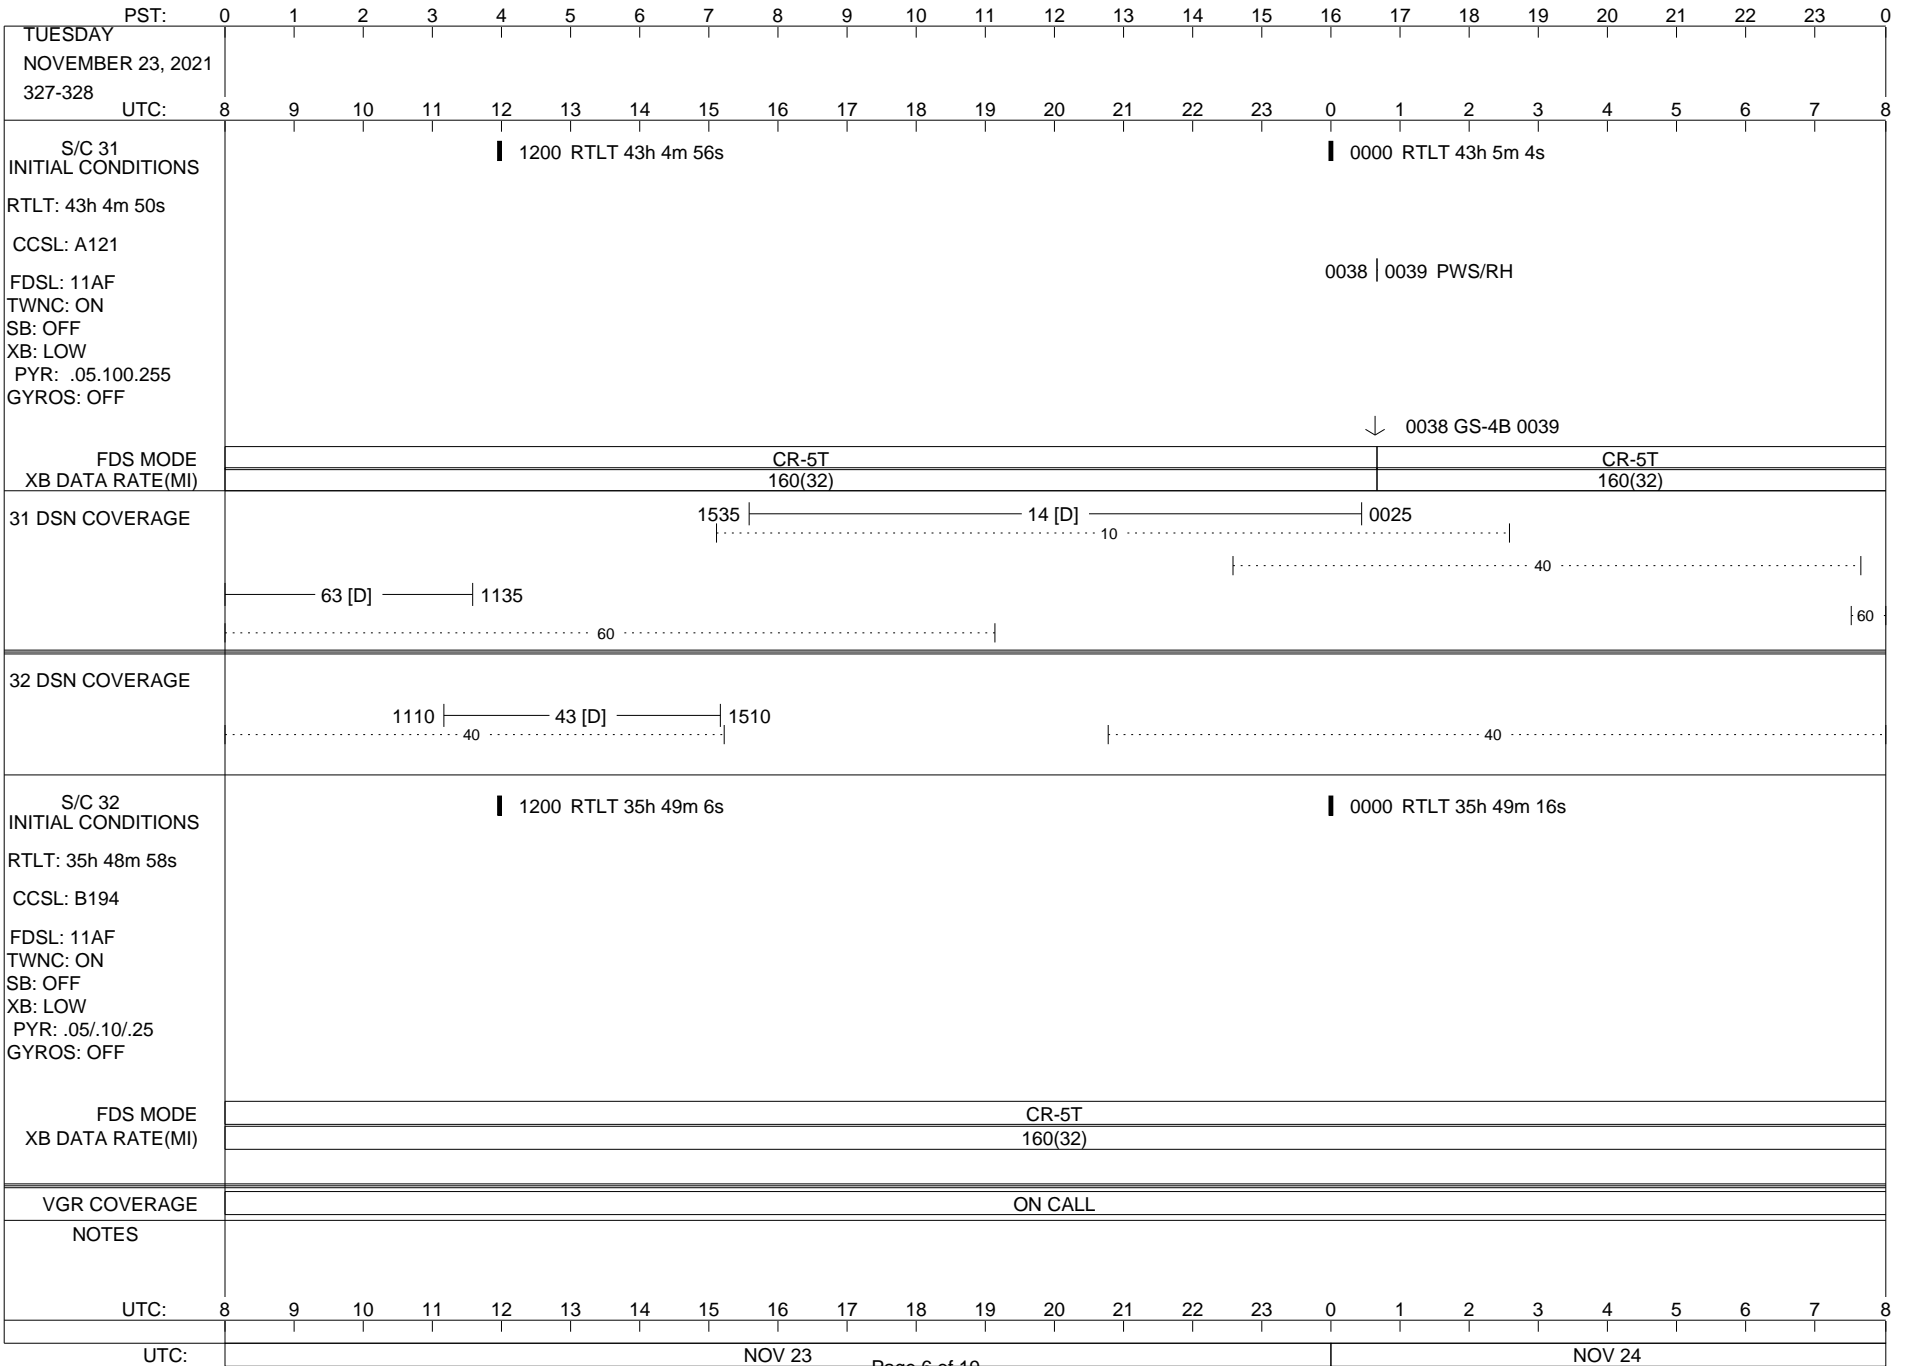

ISSUE DATE: 11/17/21 11:34