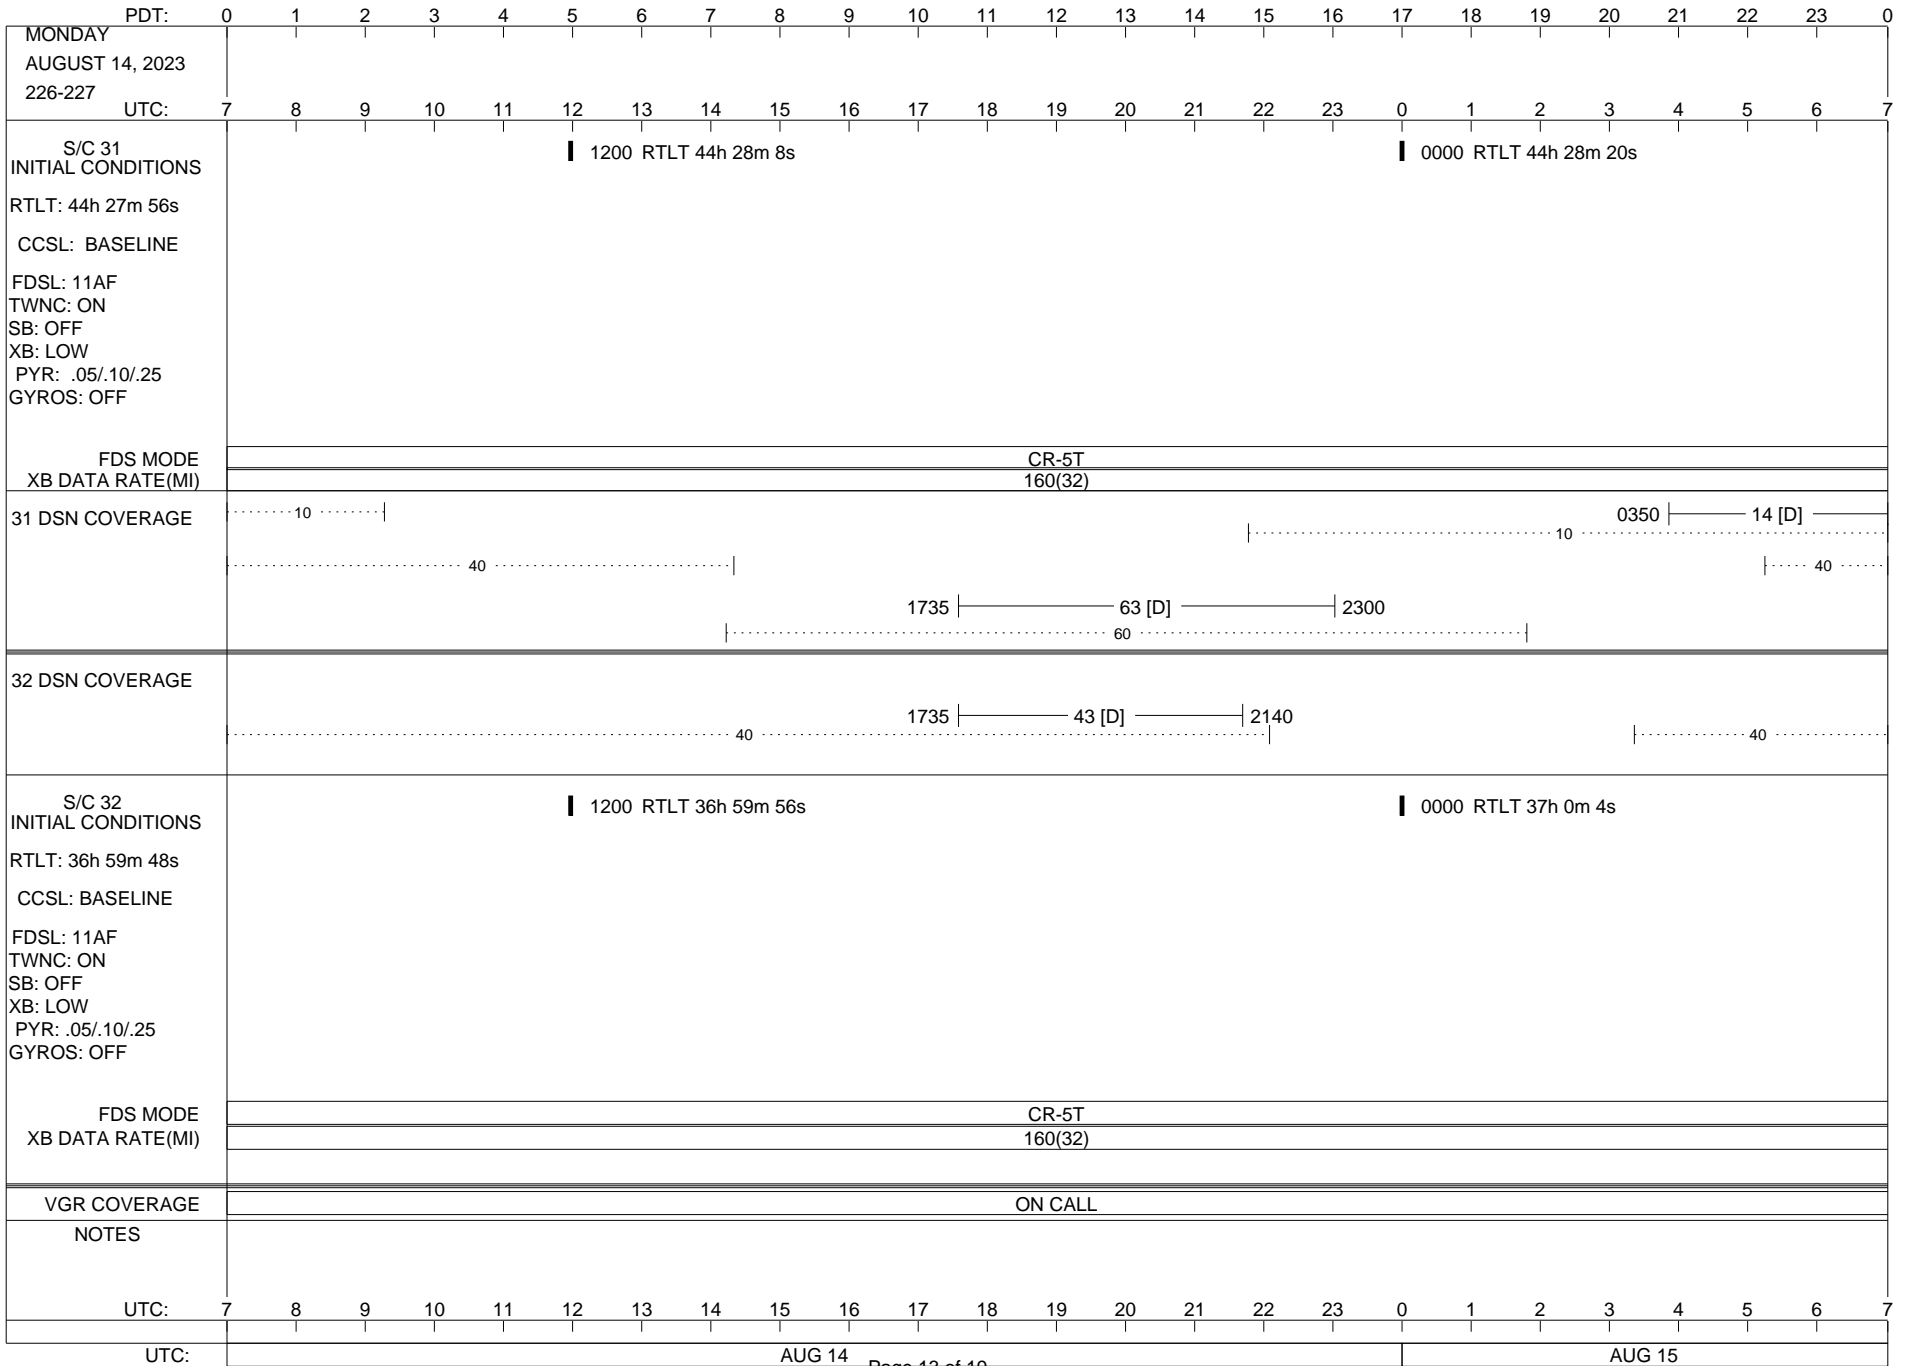

ISSUE DATE: 08/08/23 16:29