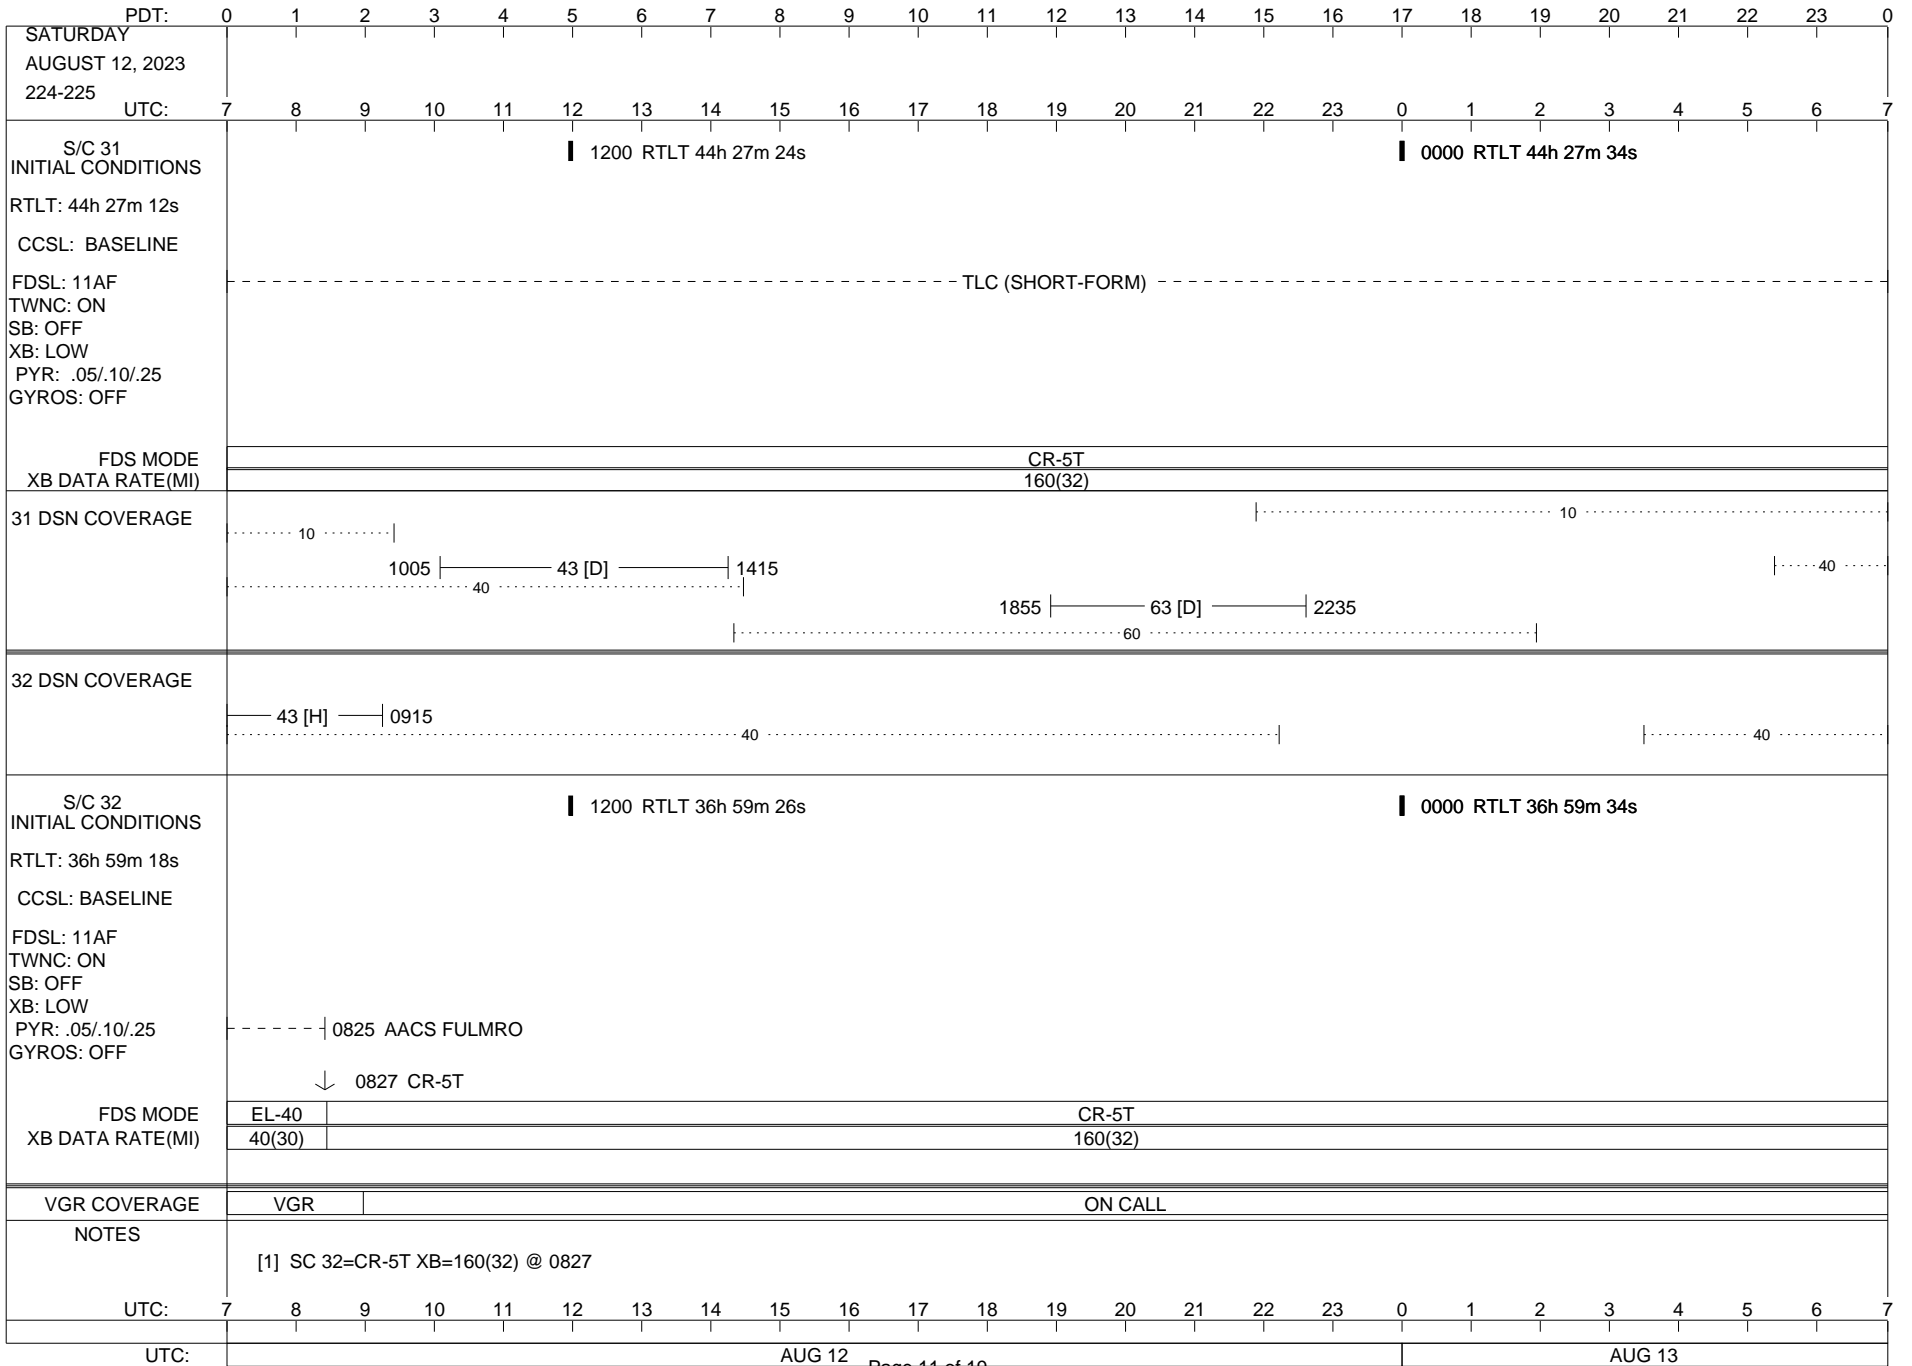

ISSUE DATE: 08/08/23 16:29