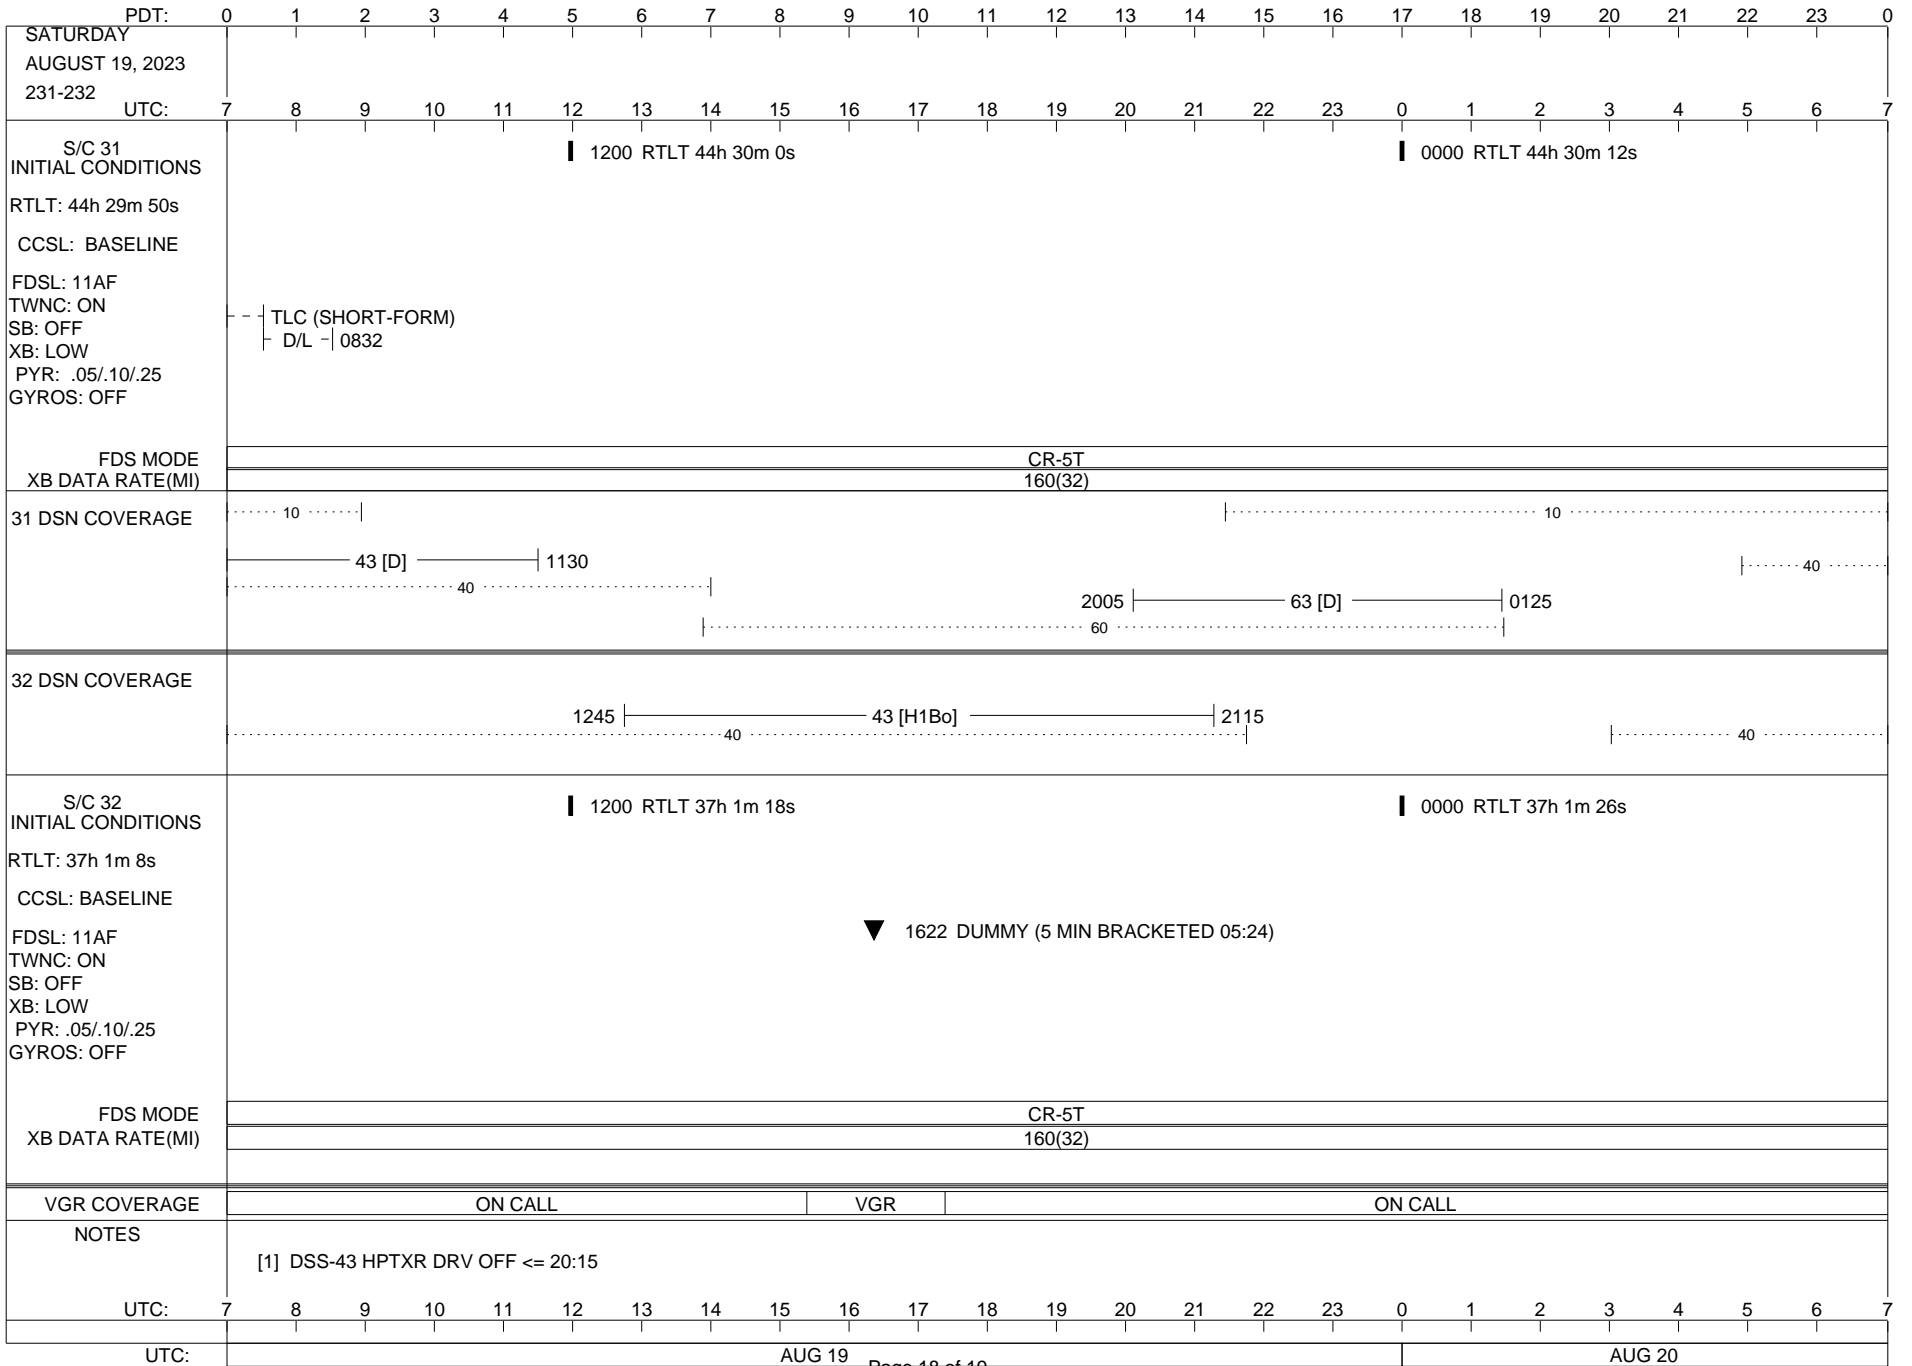

ISSUE DATE: 08/08/23 16:29