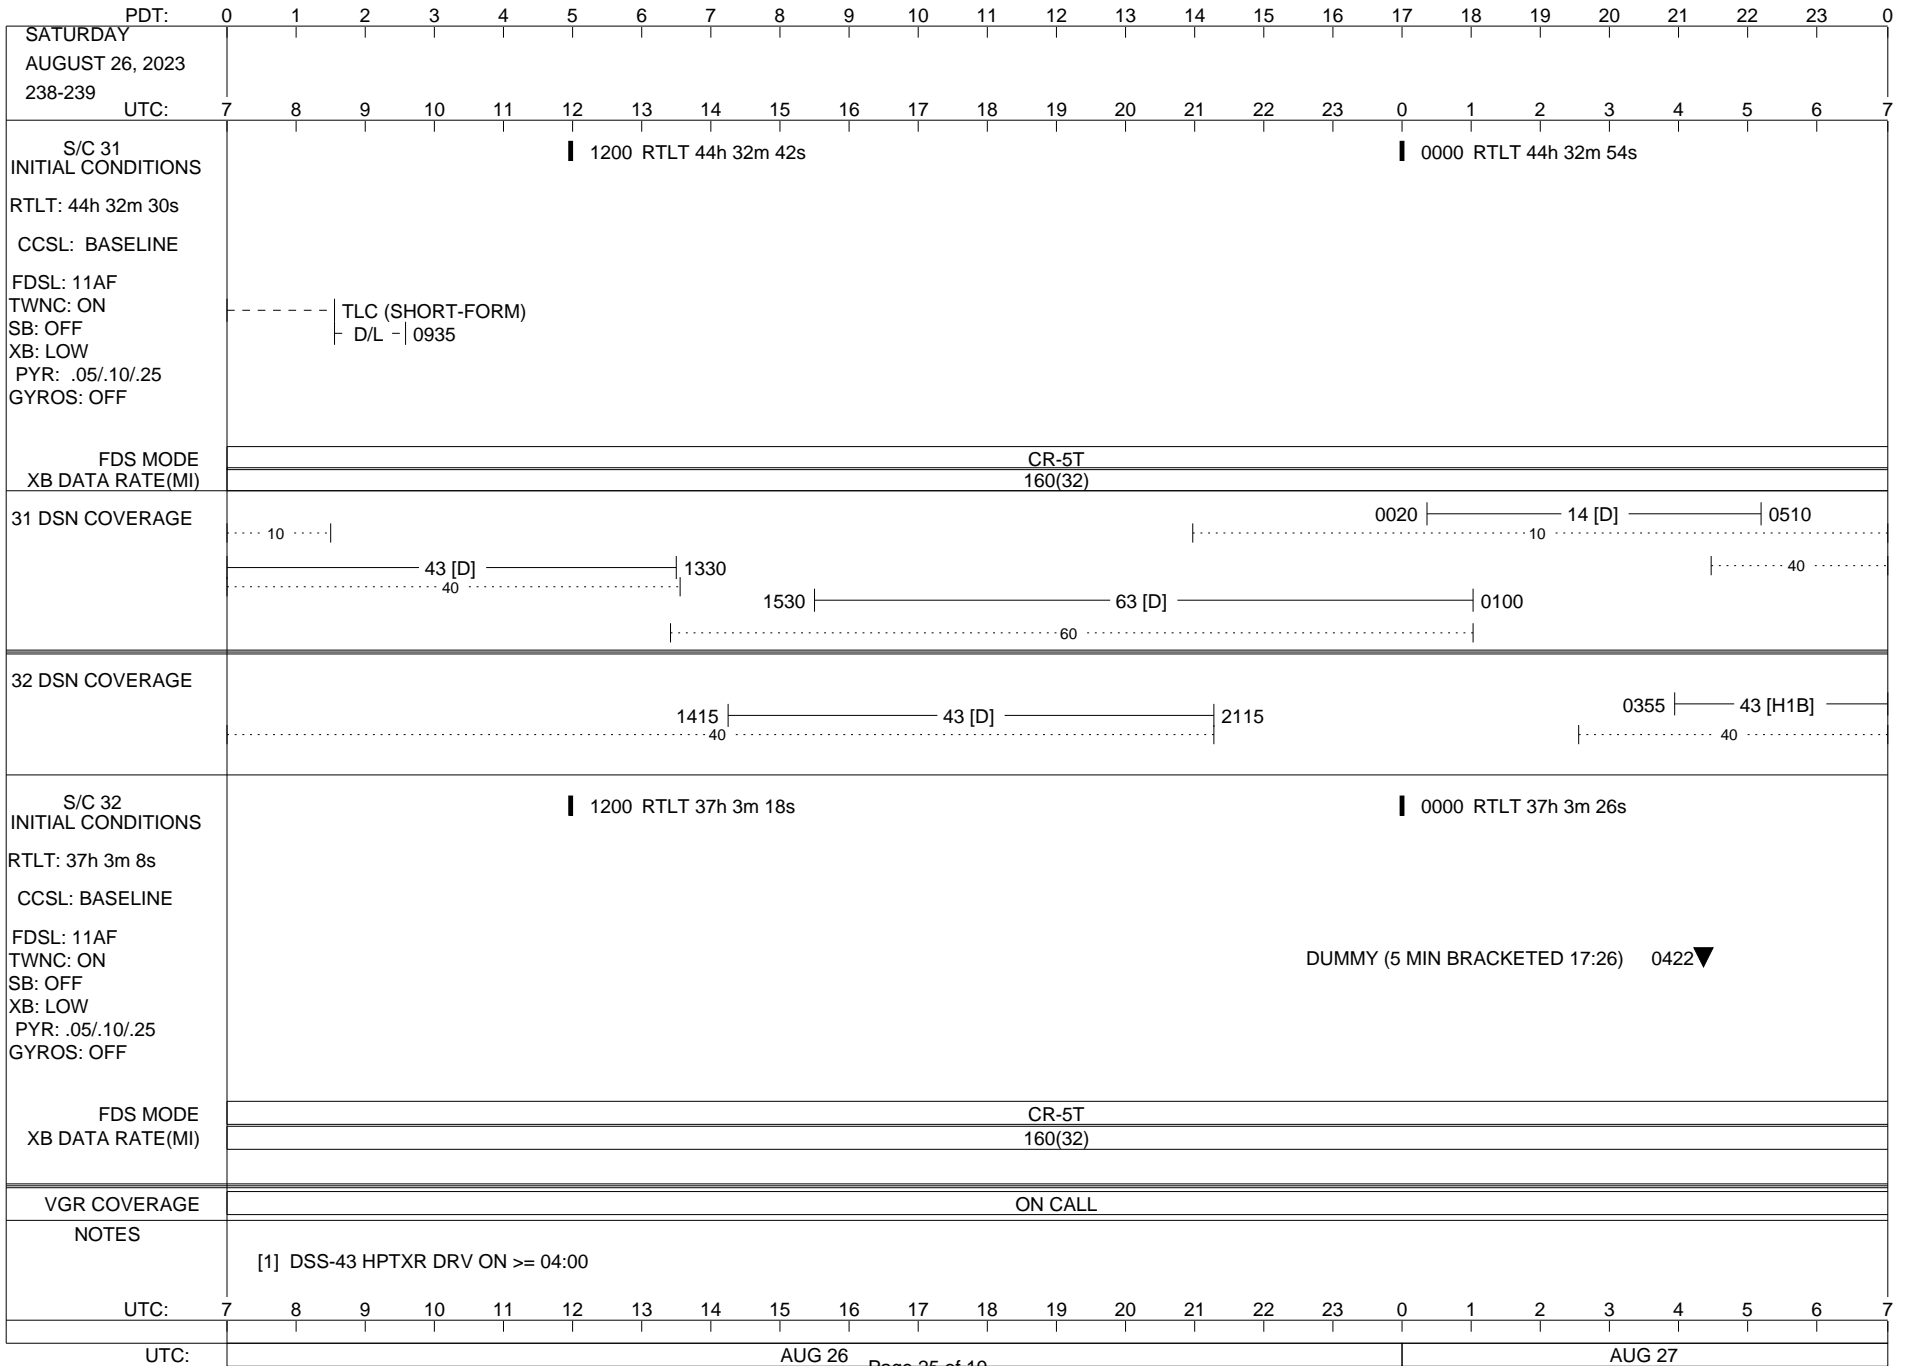

ISSUE DATE: 08/08/23 16:29