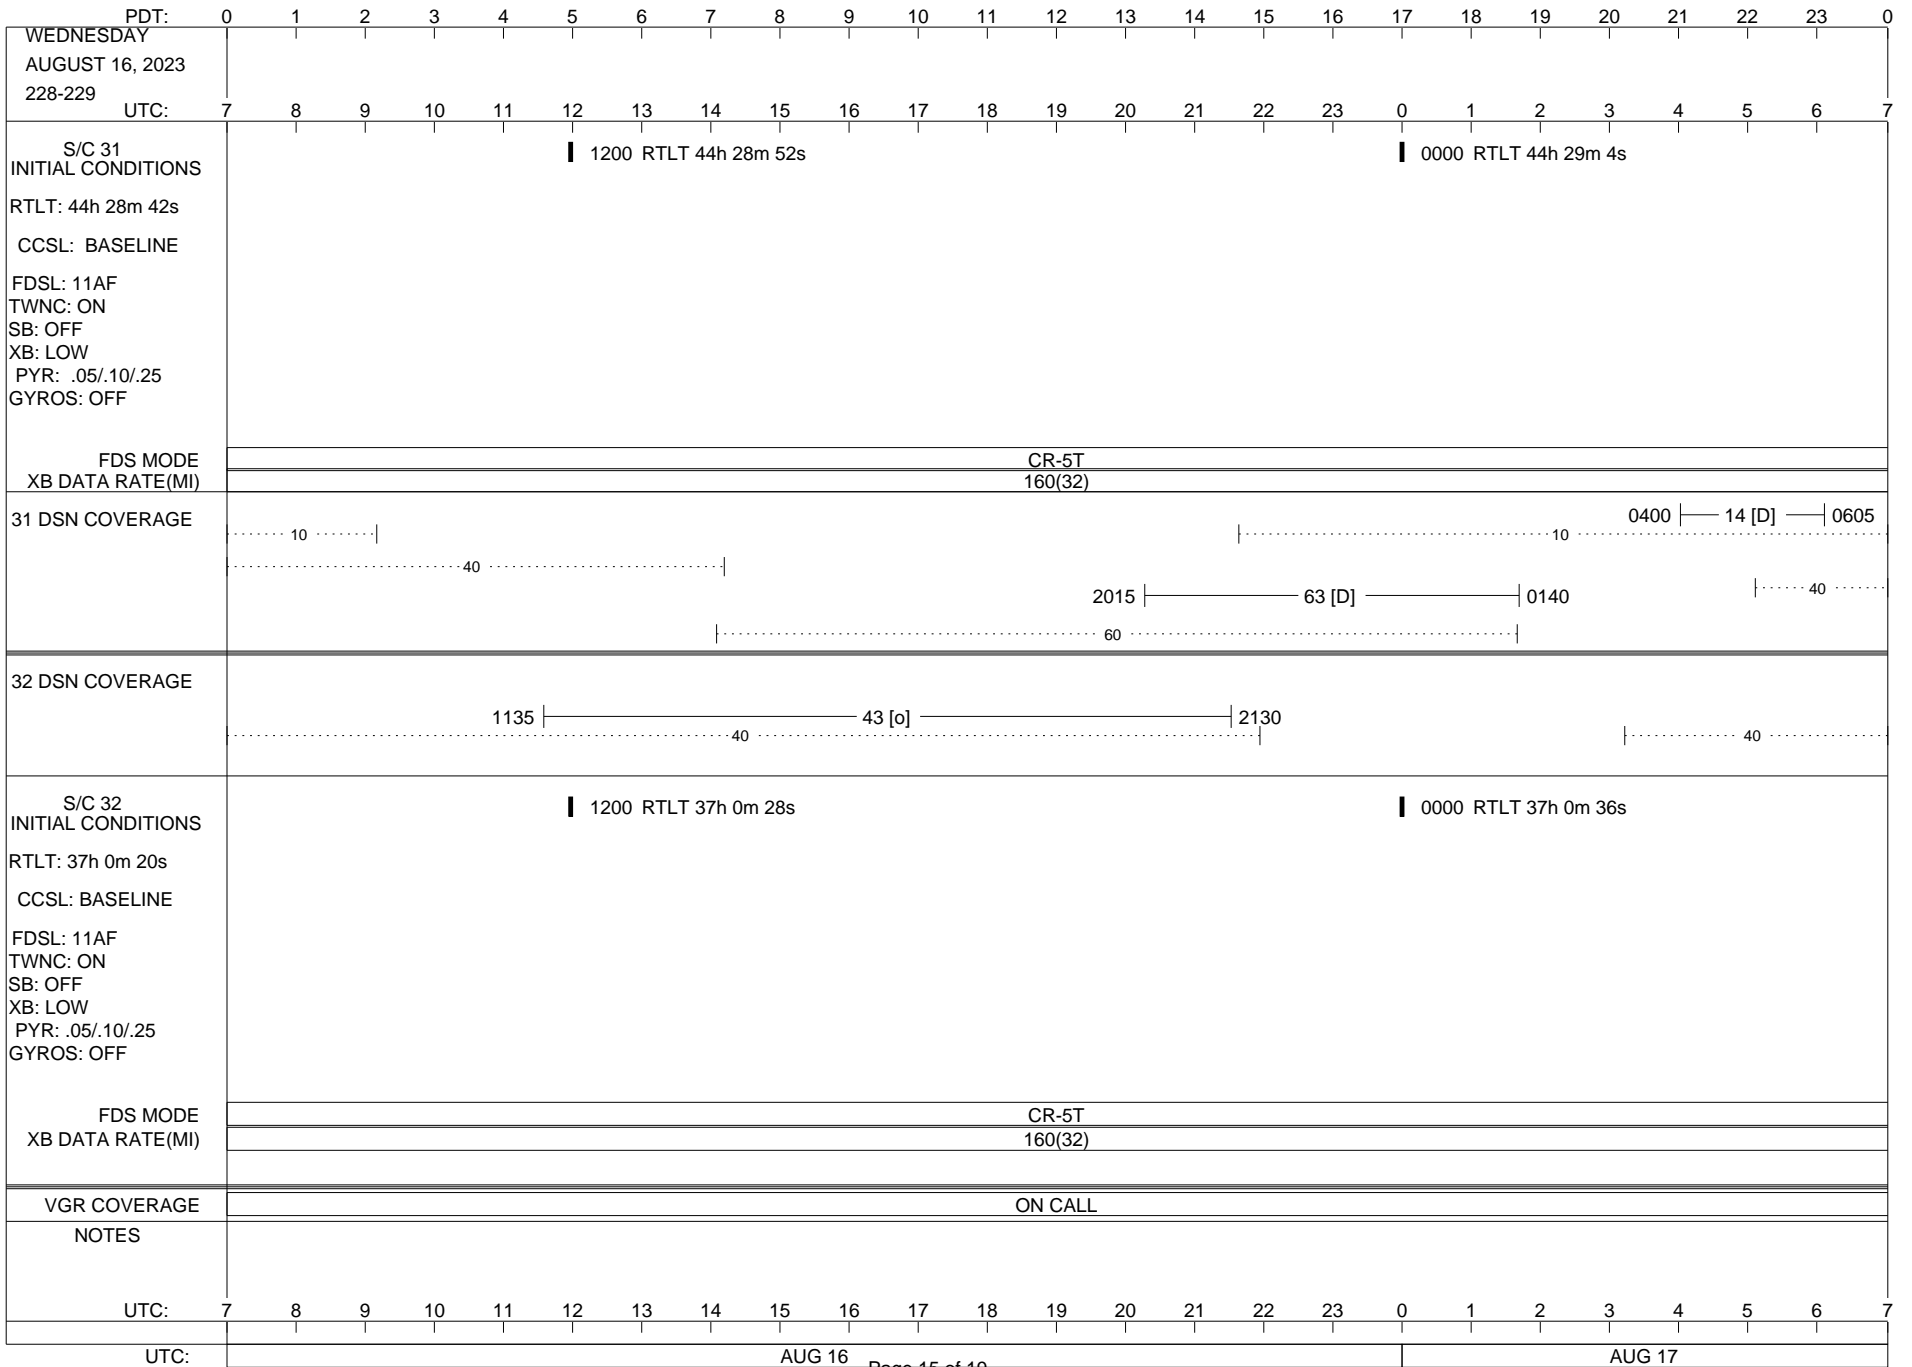

ISSUE DATE: 08/08/23 16:29