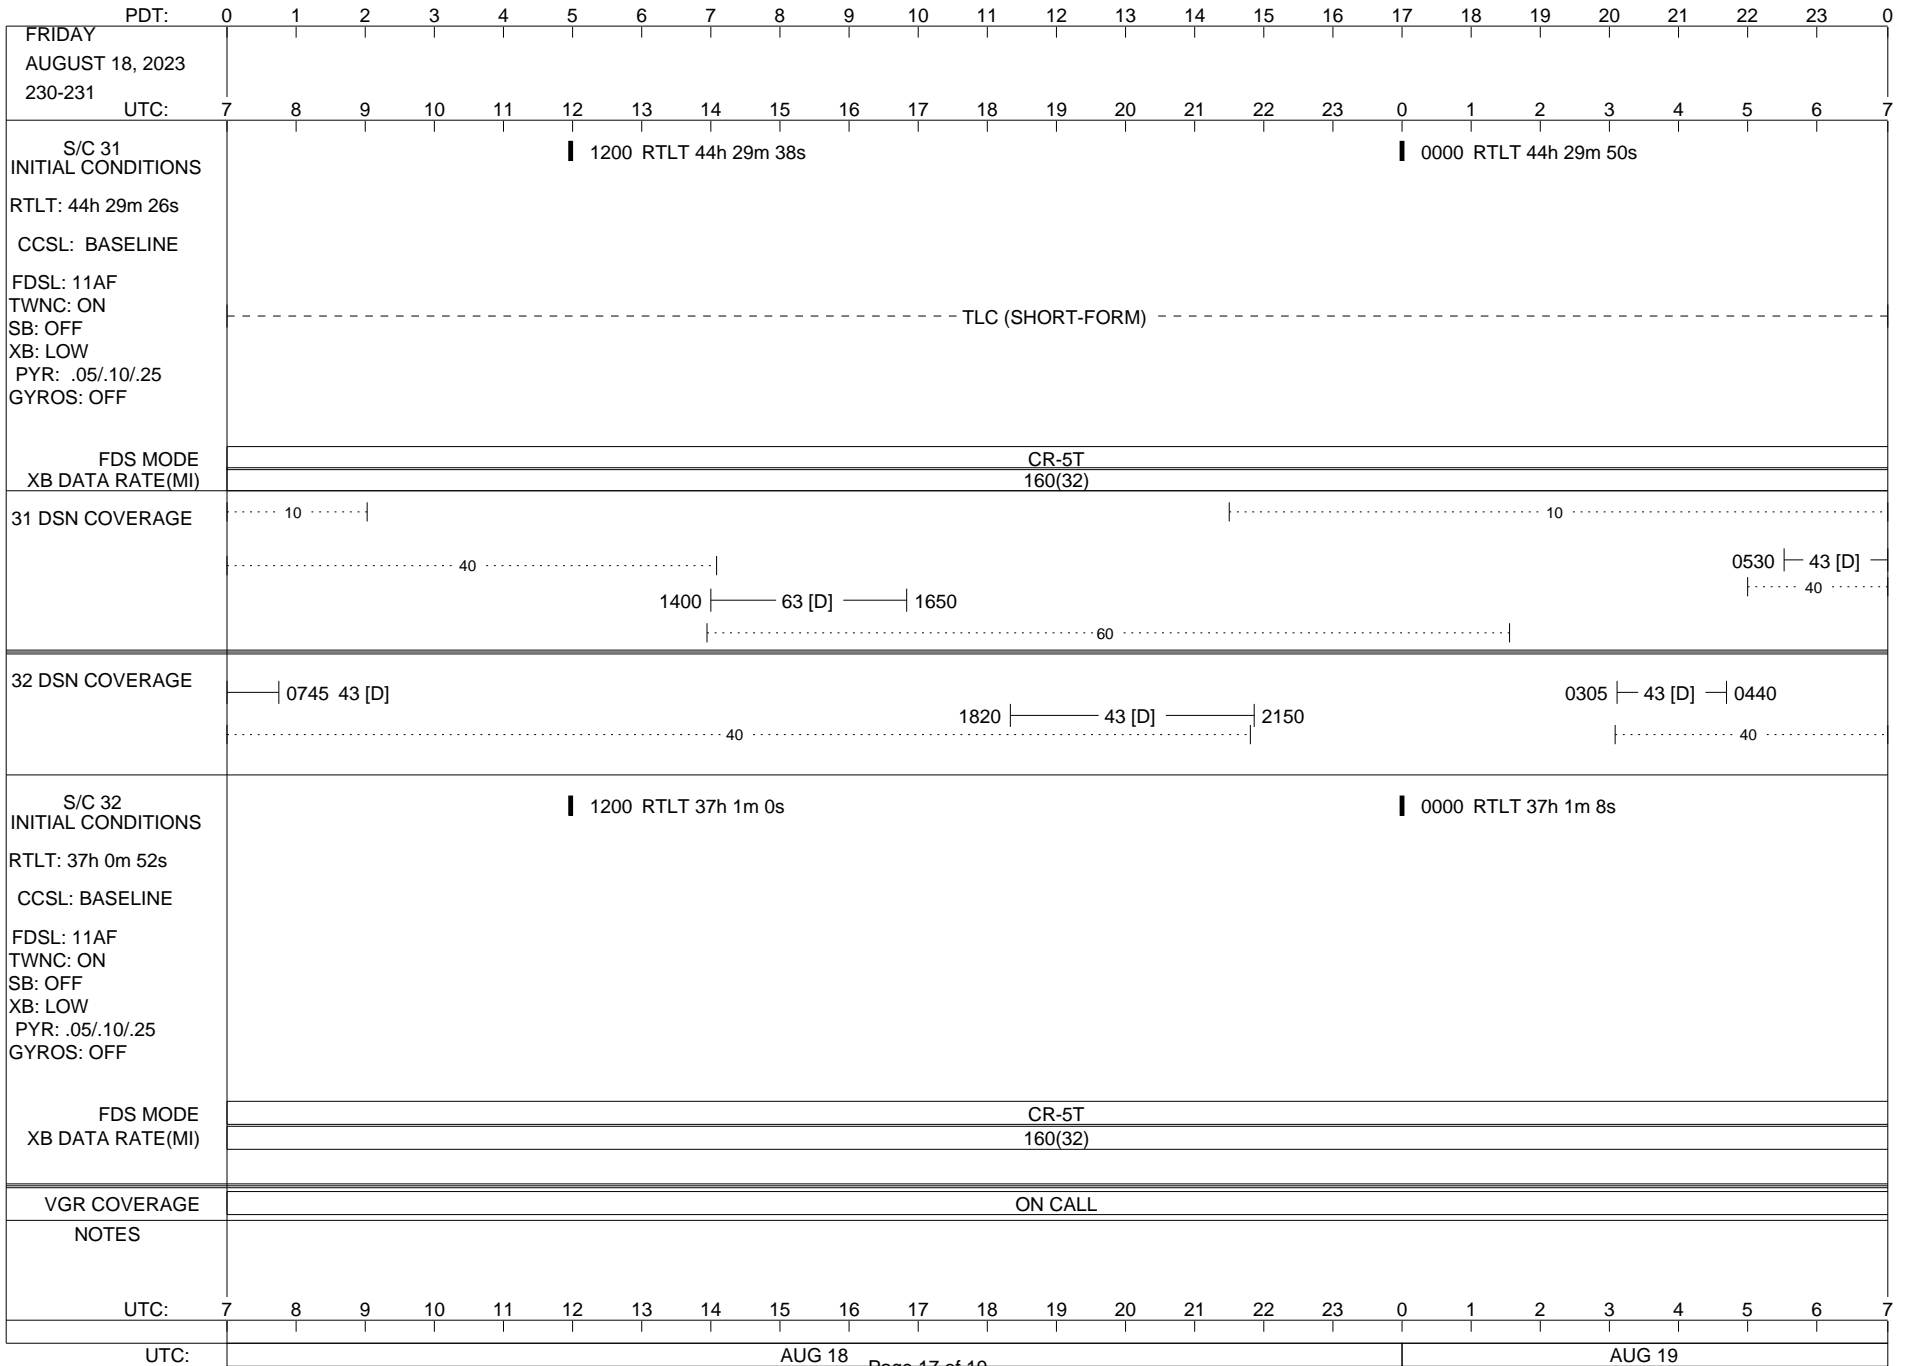

ISSUE DATE: 08/08/23 16:29