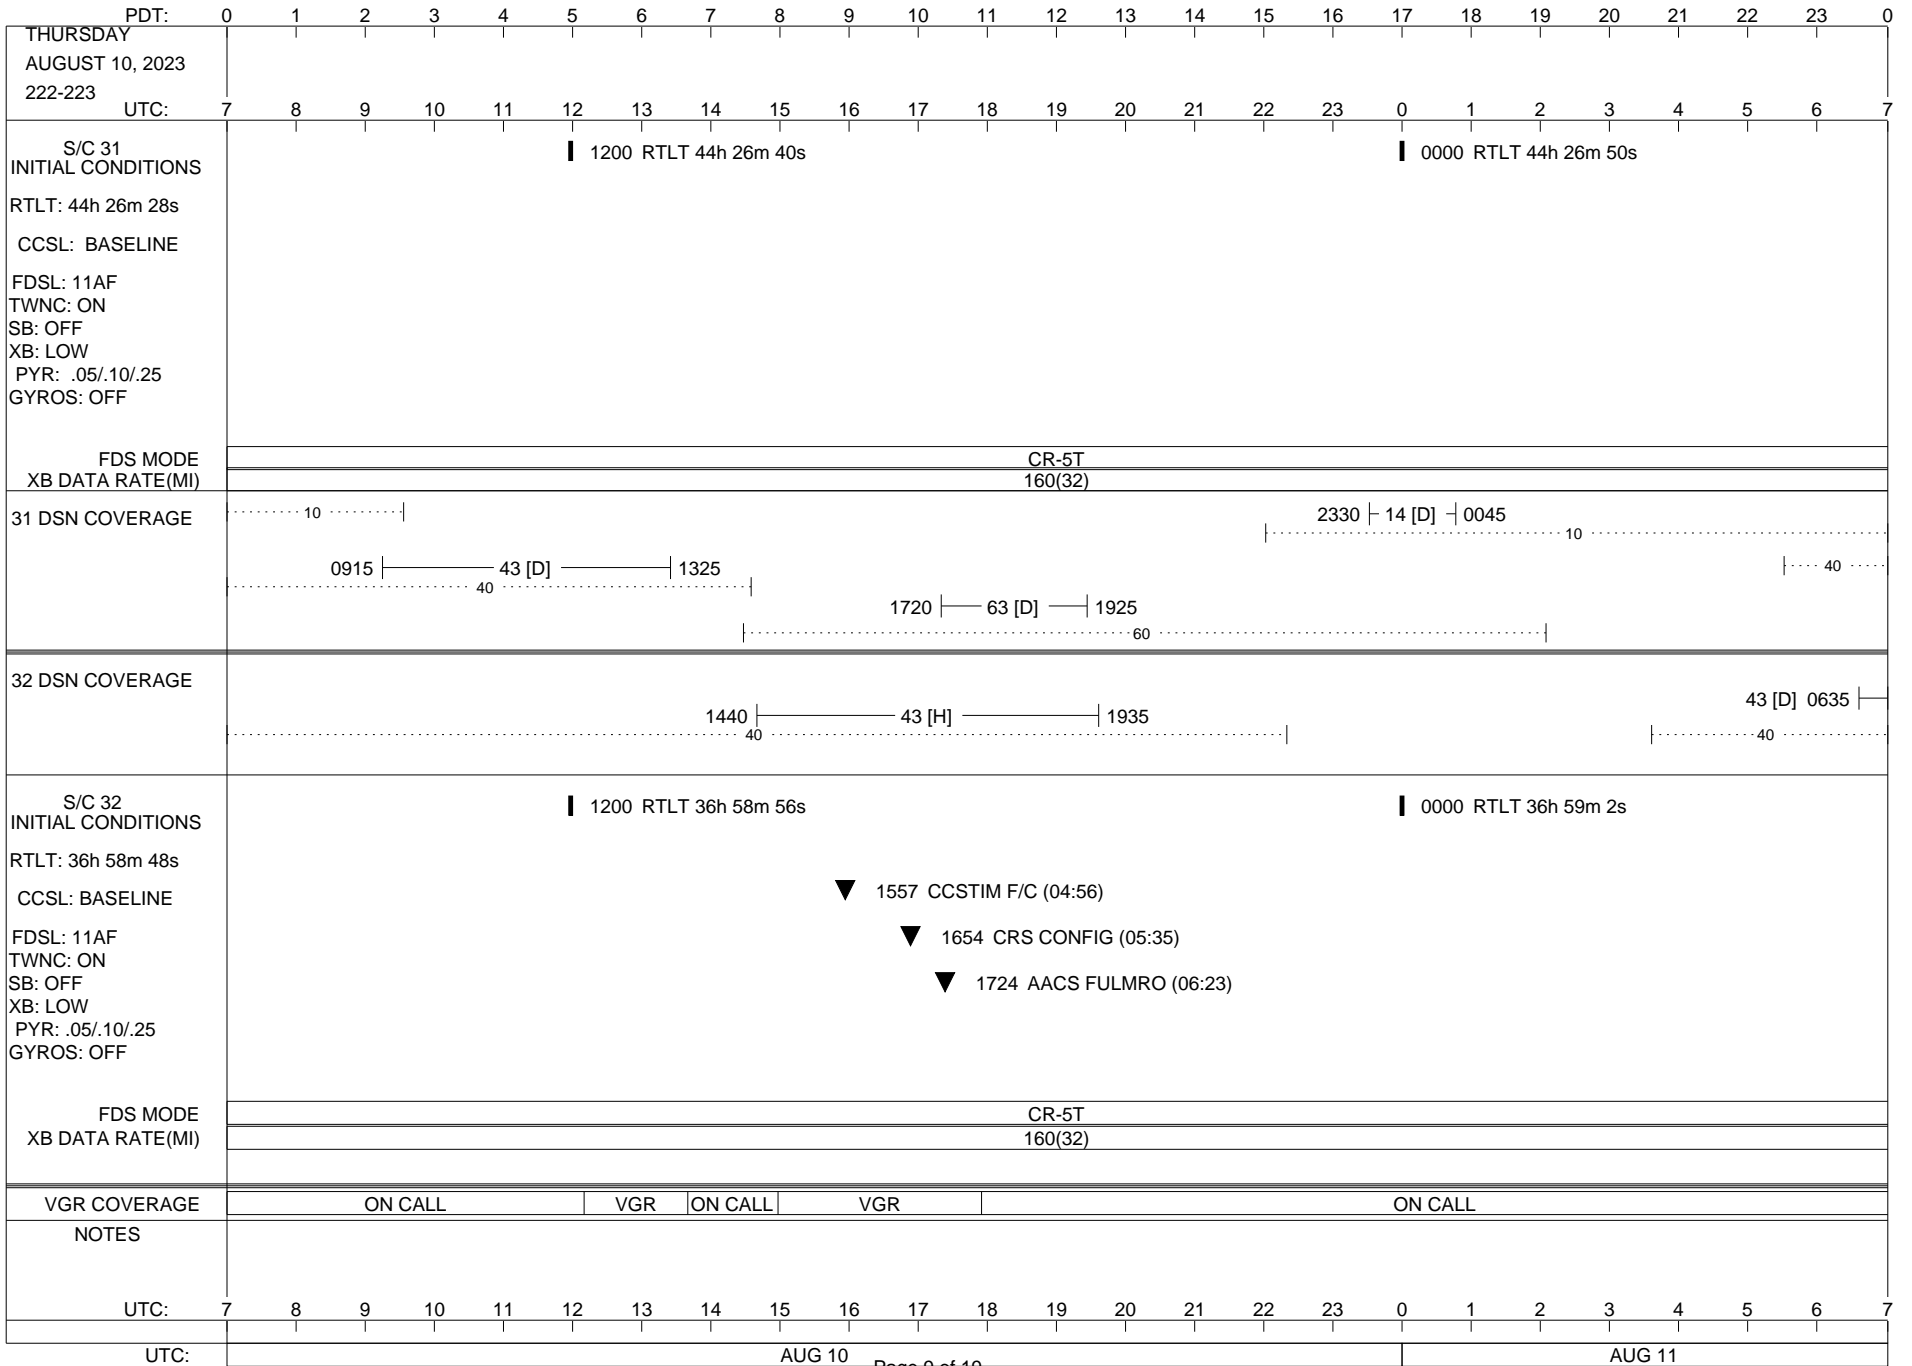

ISSUE DATE: 08/08/23 16:29