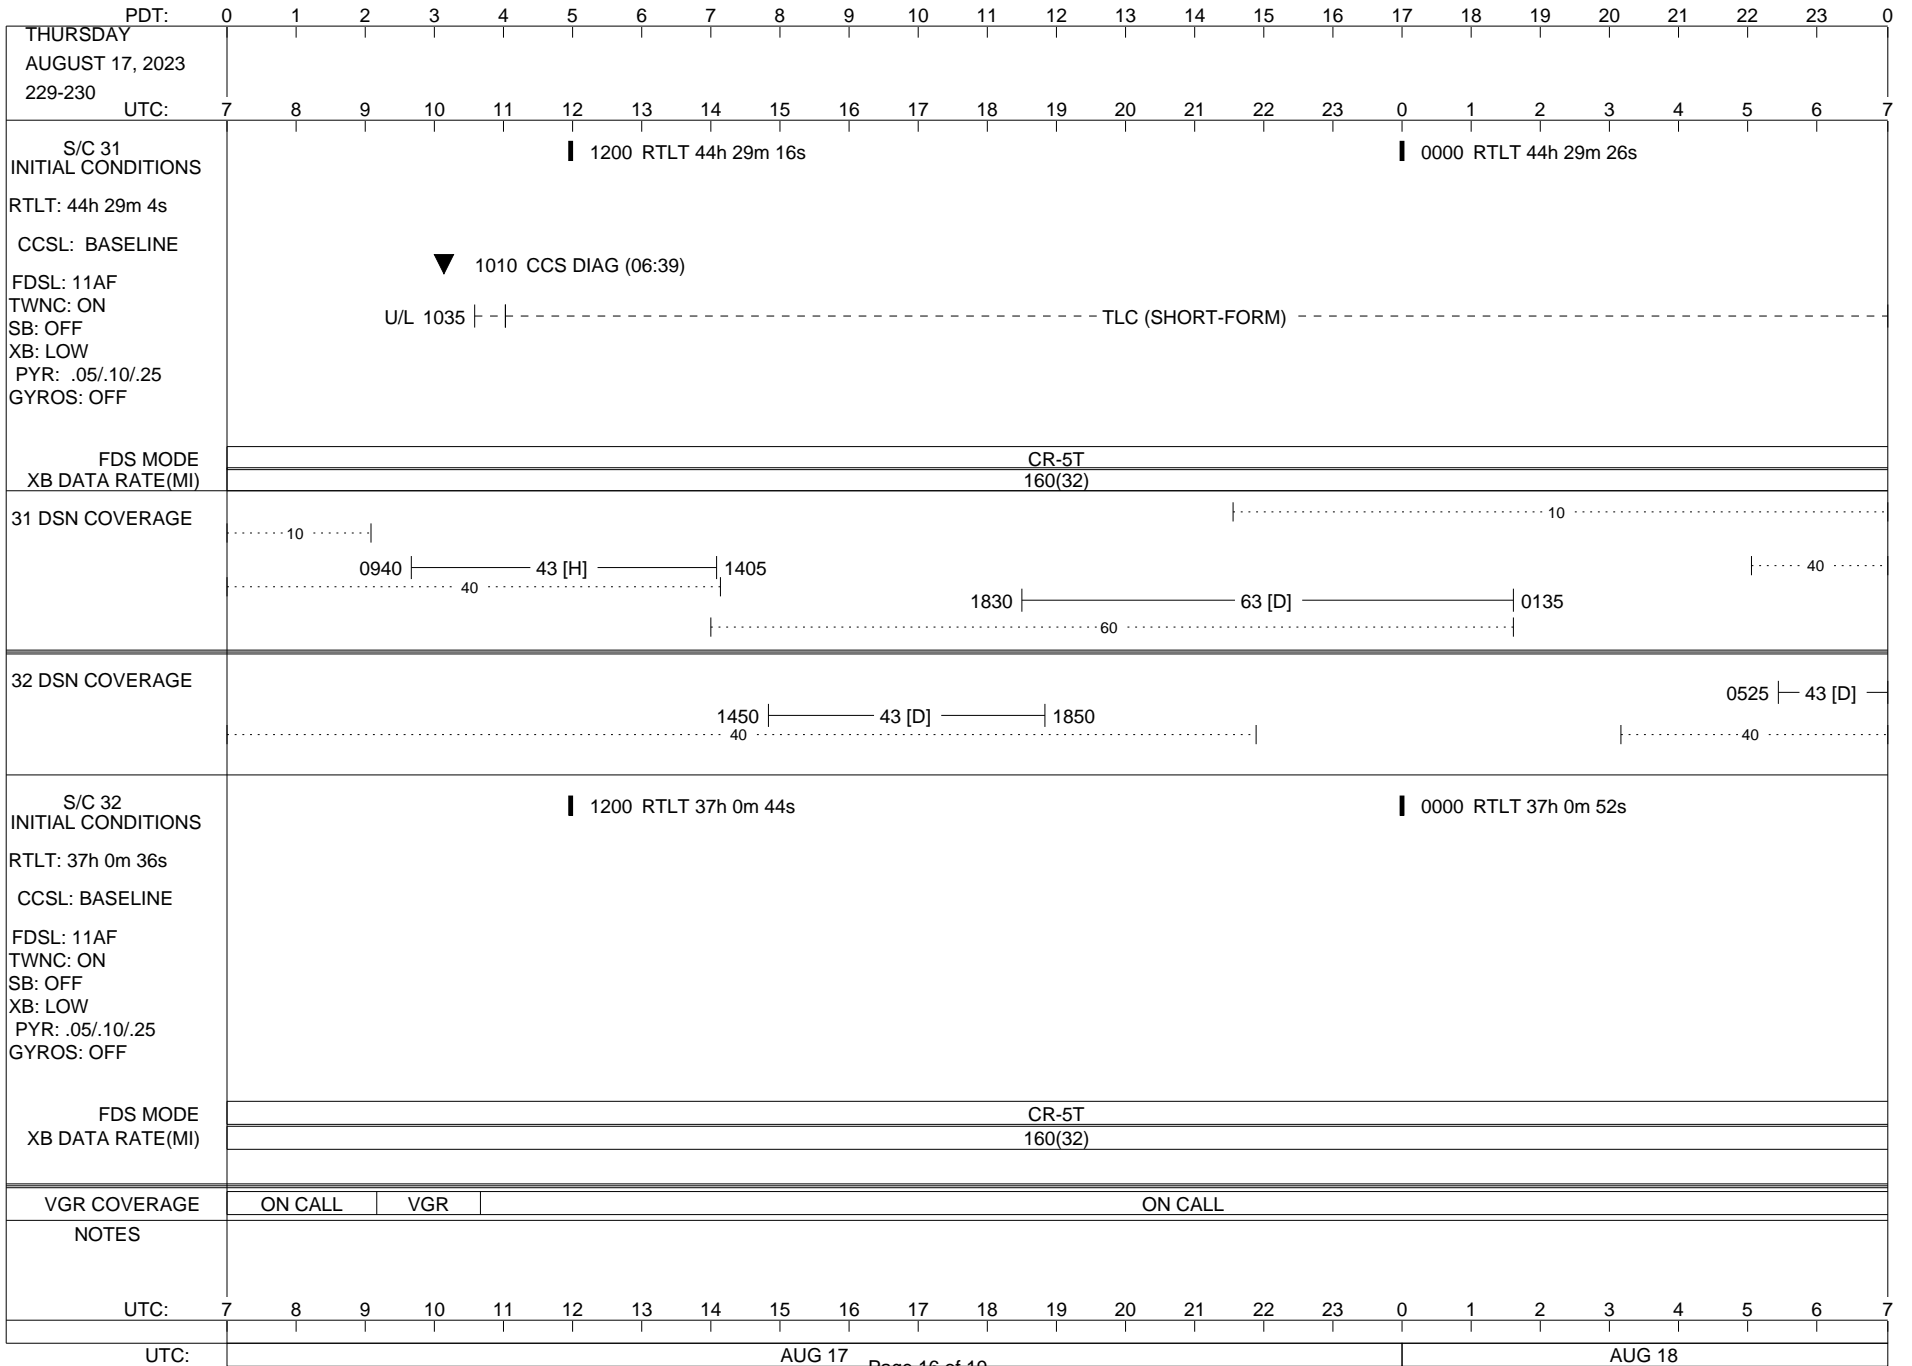

ISSUE DATE: 08/08/23 16:29