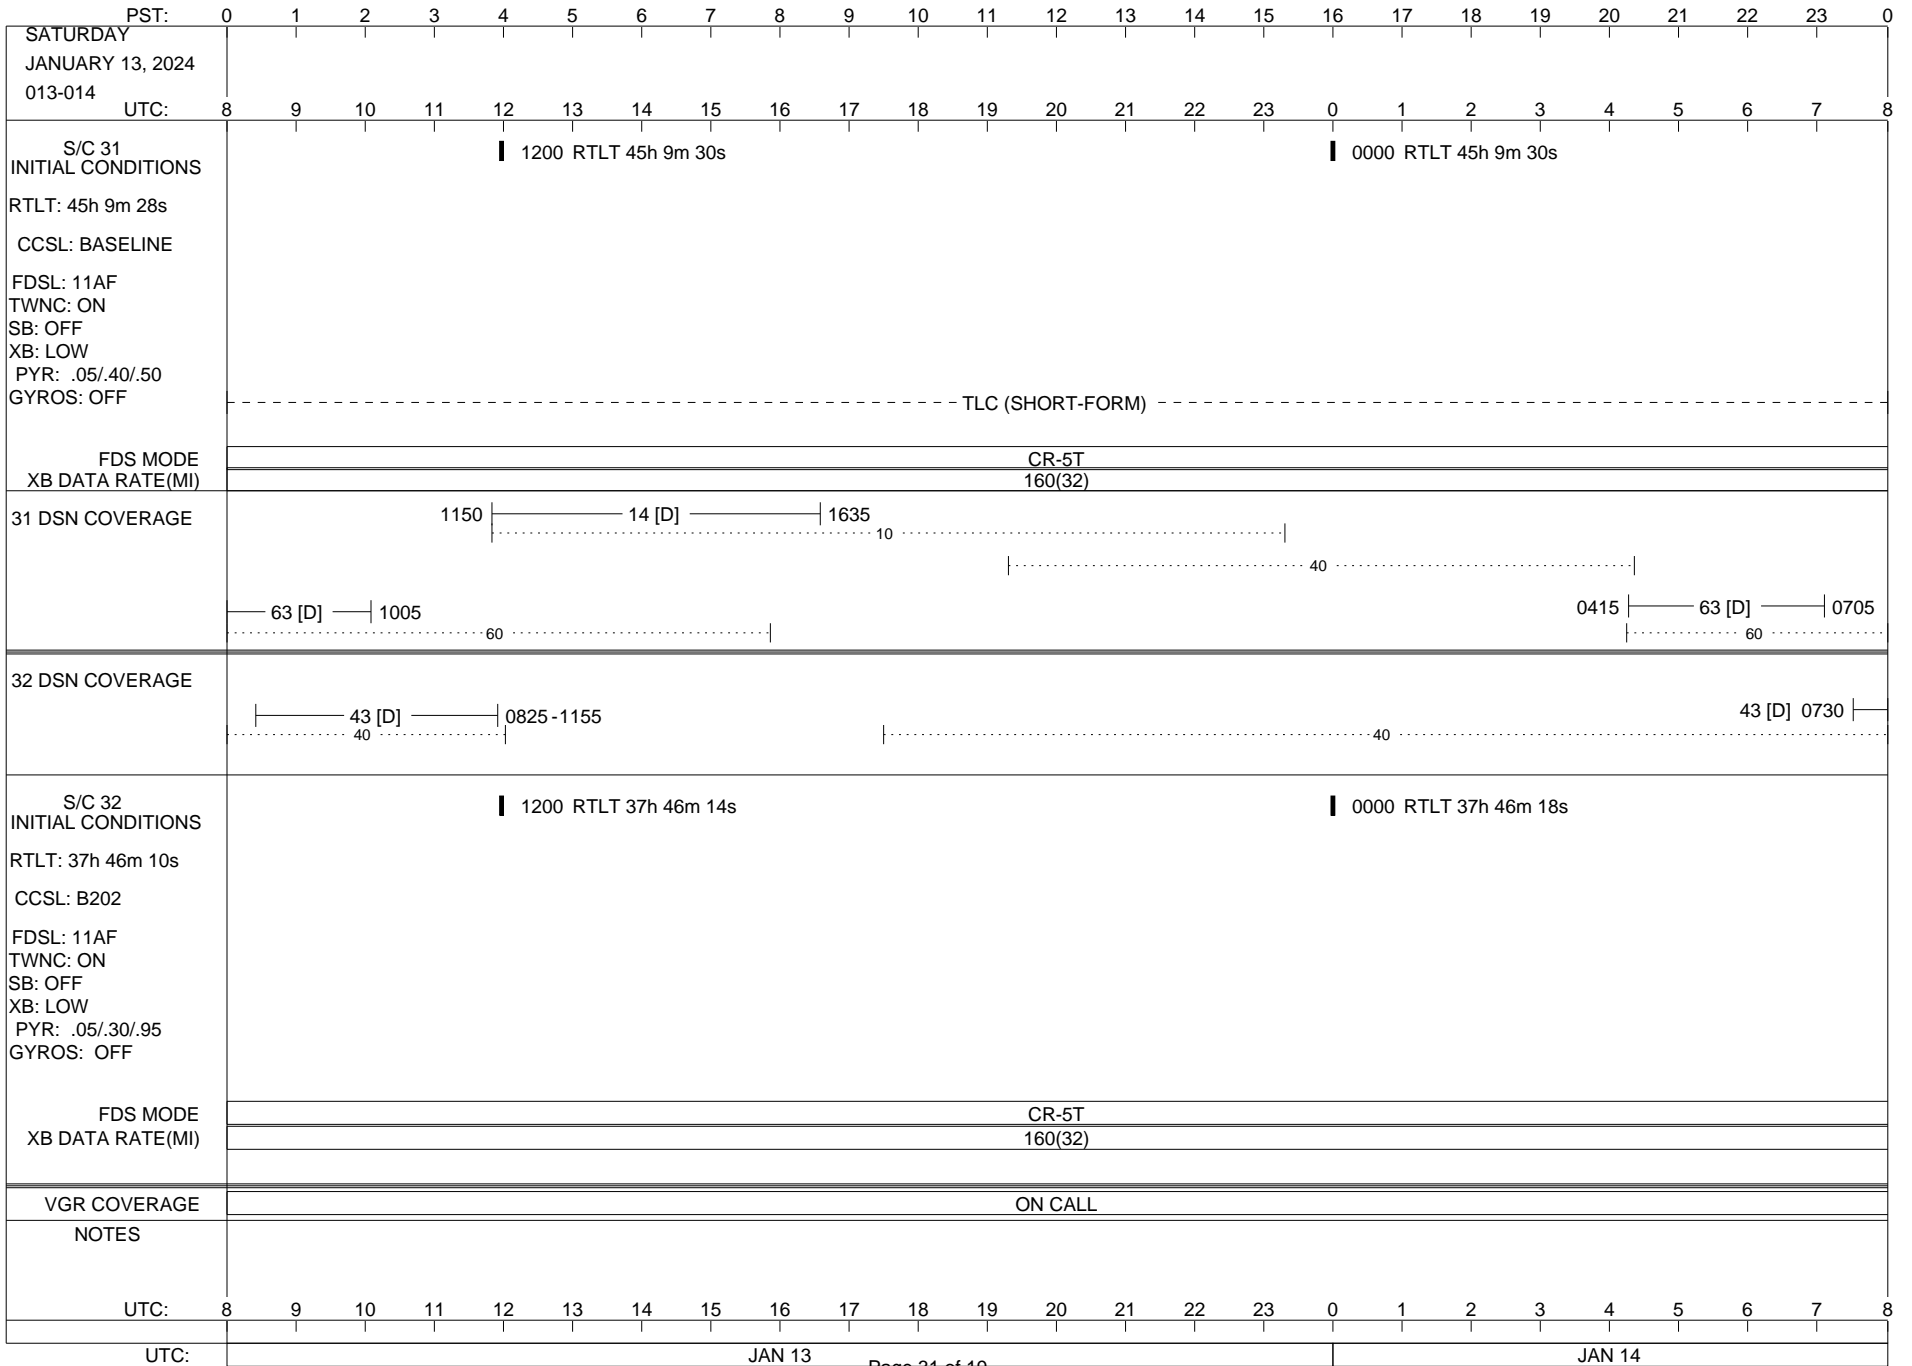

ISSUE DATE: 01/10/24 07:39