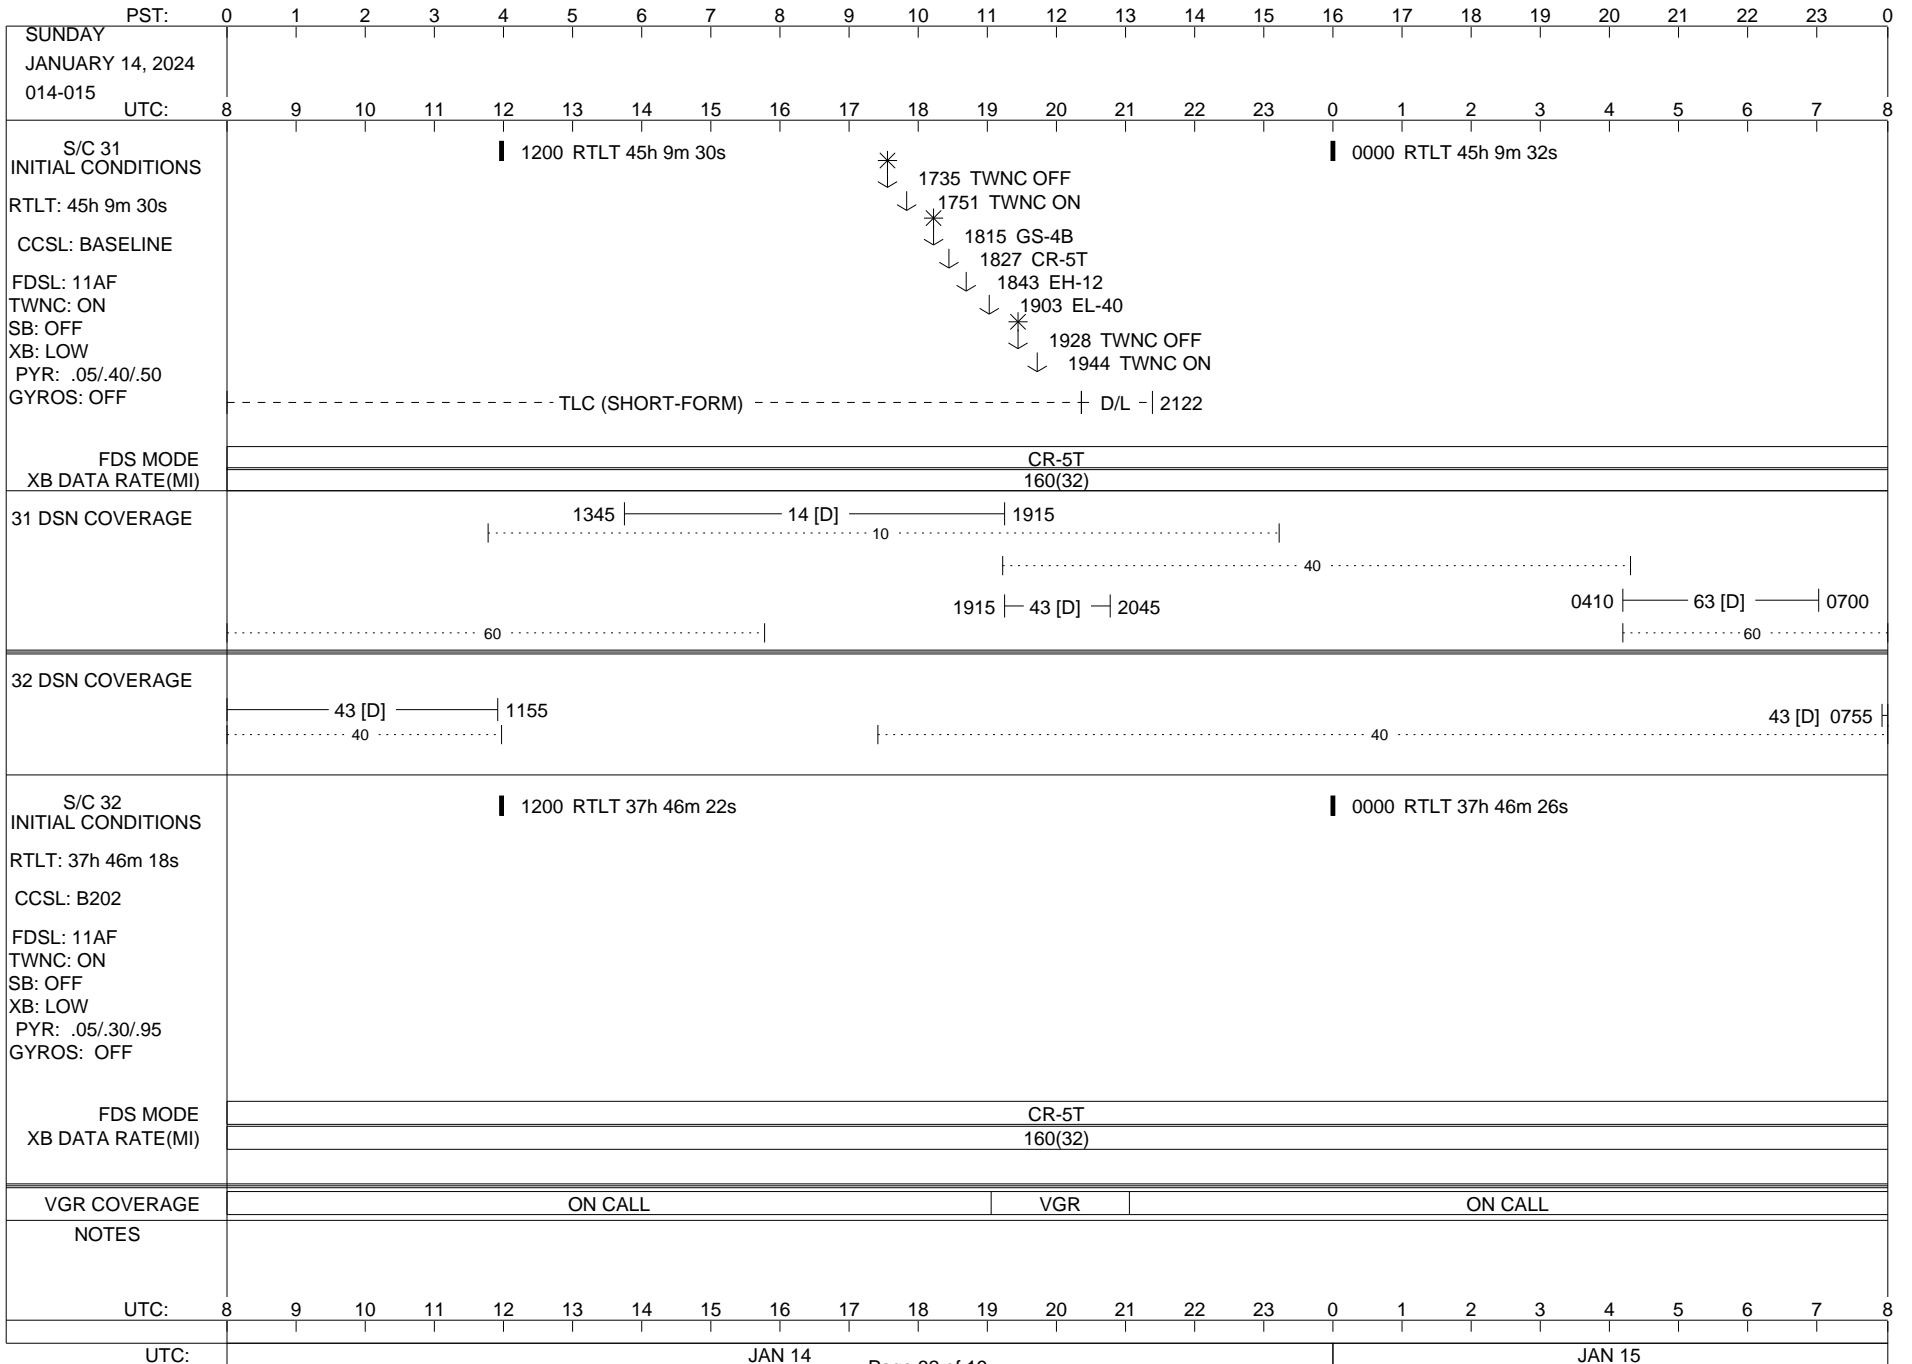

ISSUE DATE: 01/10/24 07:39