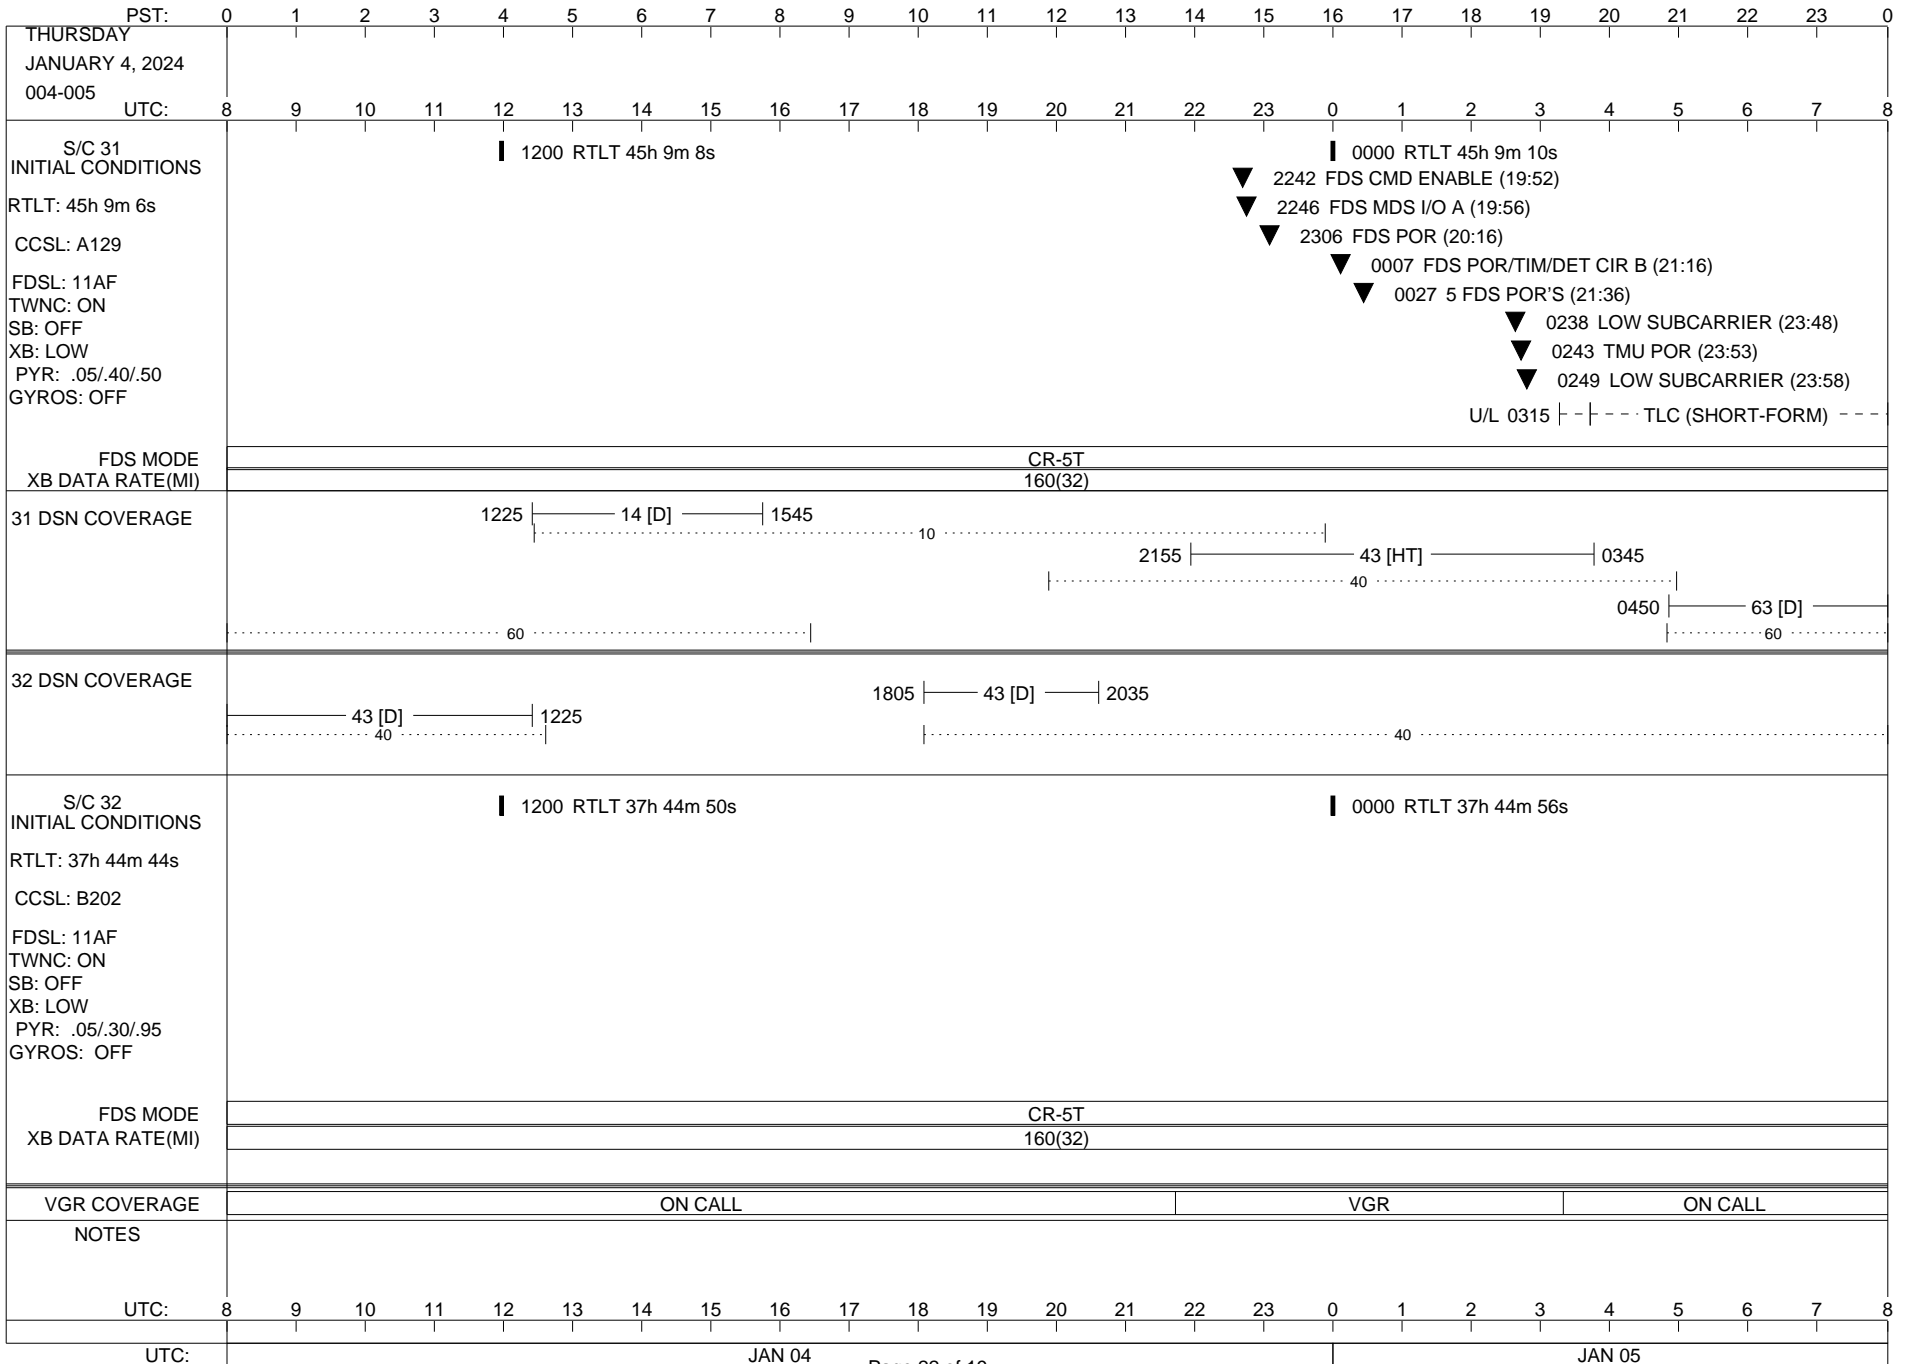

VOYAGER

Space Flight Operations Schedule (SFOS)

Issue Date: January 3, 2024

For the Period: 01/04/24 to 01/22//24 (24/004 – 24/022)

Posted at <https://voyager.jpl.nasa.gov/mission/status/>

LEGEND:

- ▽ = R/T Command (Last chance or Contingency)
- ▼ = R/T Command (Scheduled)
- * = Result of R/T Command
- n = (where n = 1,2,3 ..) Special Note, see bottom of page
- A = Arrayed station
- B = BLF
- D = Downlink only pass
- H = High Power Transmitter
- R = Array Reference Antenna
- T = TLC Uplink
- U = Uplink only pass
- [o] = Ramp-through

- 0000 RTLT 45h 9m 10s
- 2242 FDS CMD ENABLE (19:52)
- 2246 FDS MDS I/O A (19:56)
- 2306 FDS POR (20:16)
- 0007 FDS POR/TIM/DET CIR B (21:16)
- 0027 5 FDS POR'S (21:36)
- 0238 LOW SUBCARRIER (23:48)
- 0243 TMU POR (23:53)
- 0249 LOW SUBCARRIER (23:58)
- U/L 0315 | - | - - - TLC (SHORT-FORM) - - -