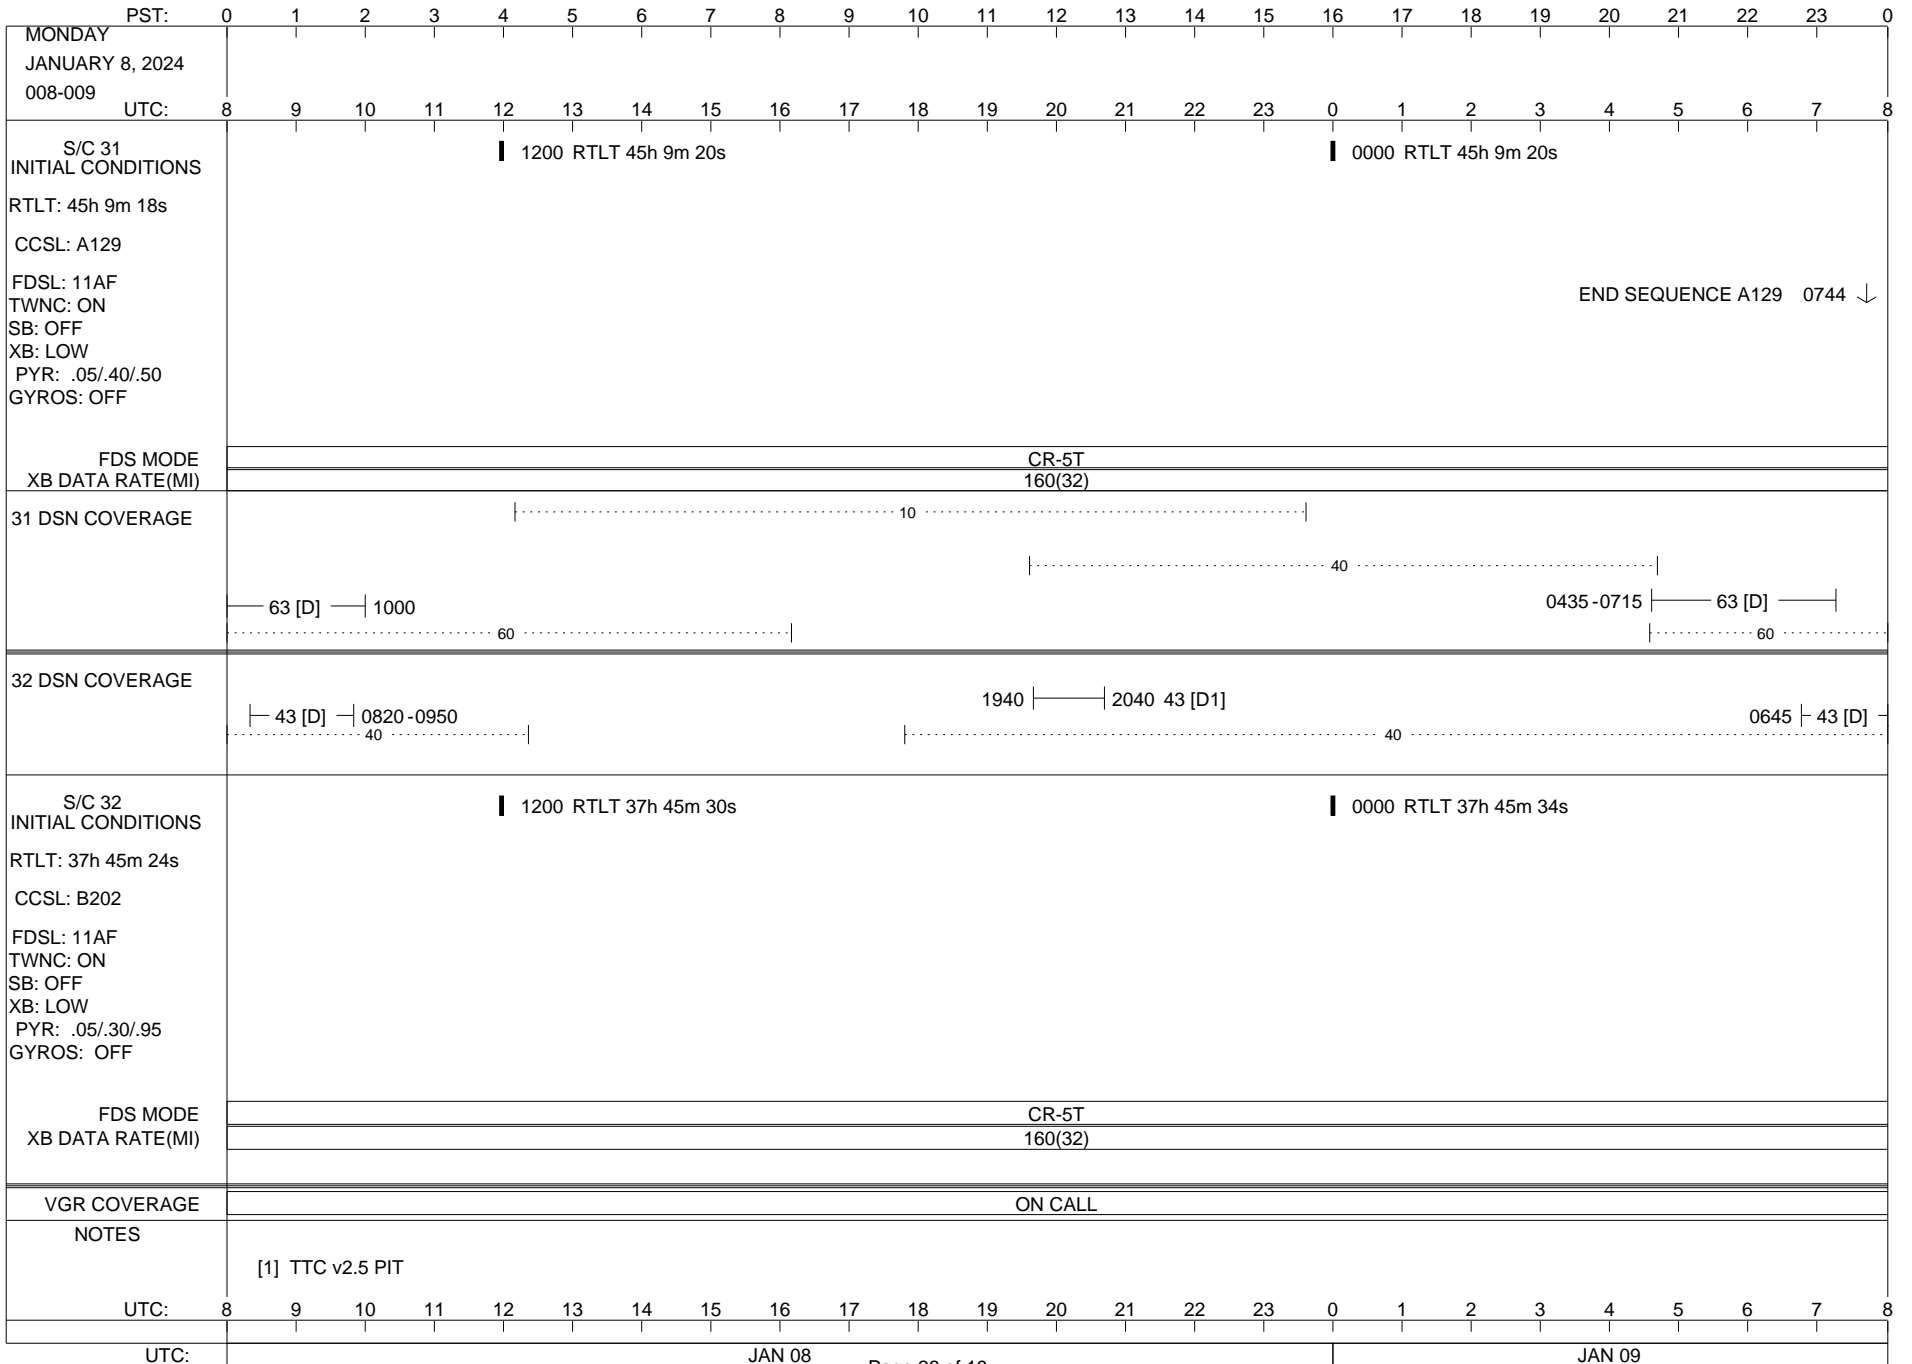

ISSUE DATE: 01/10/24 07:39