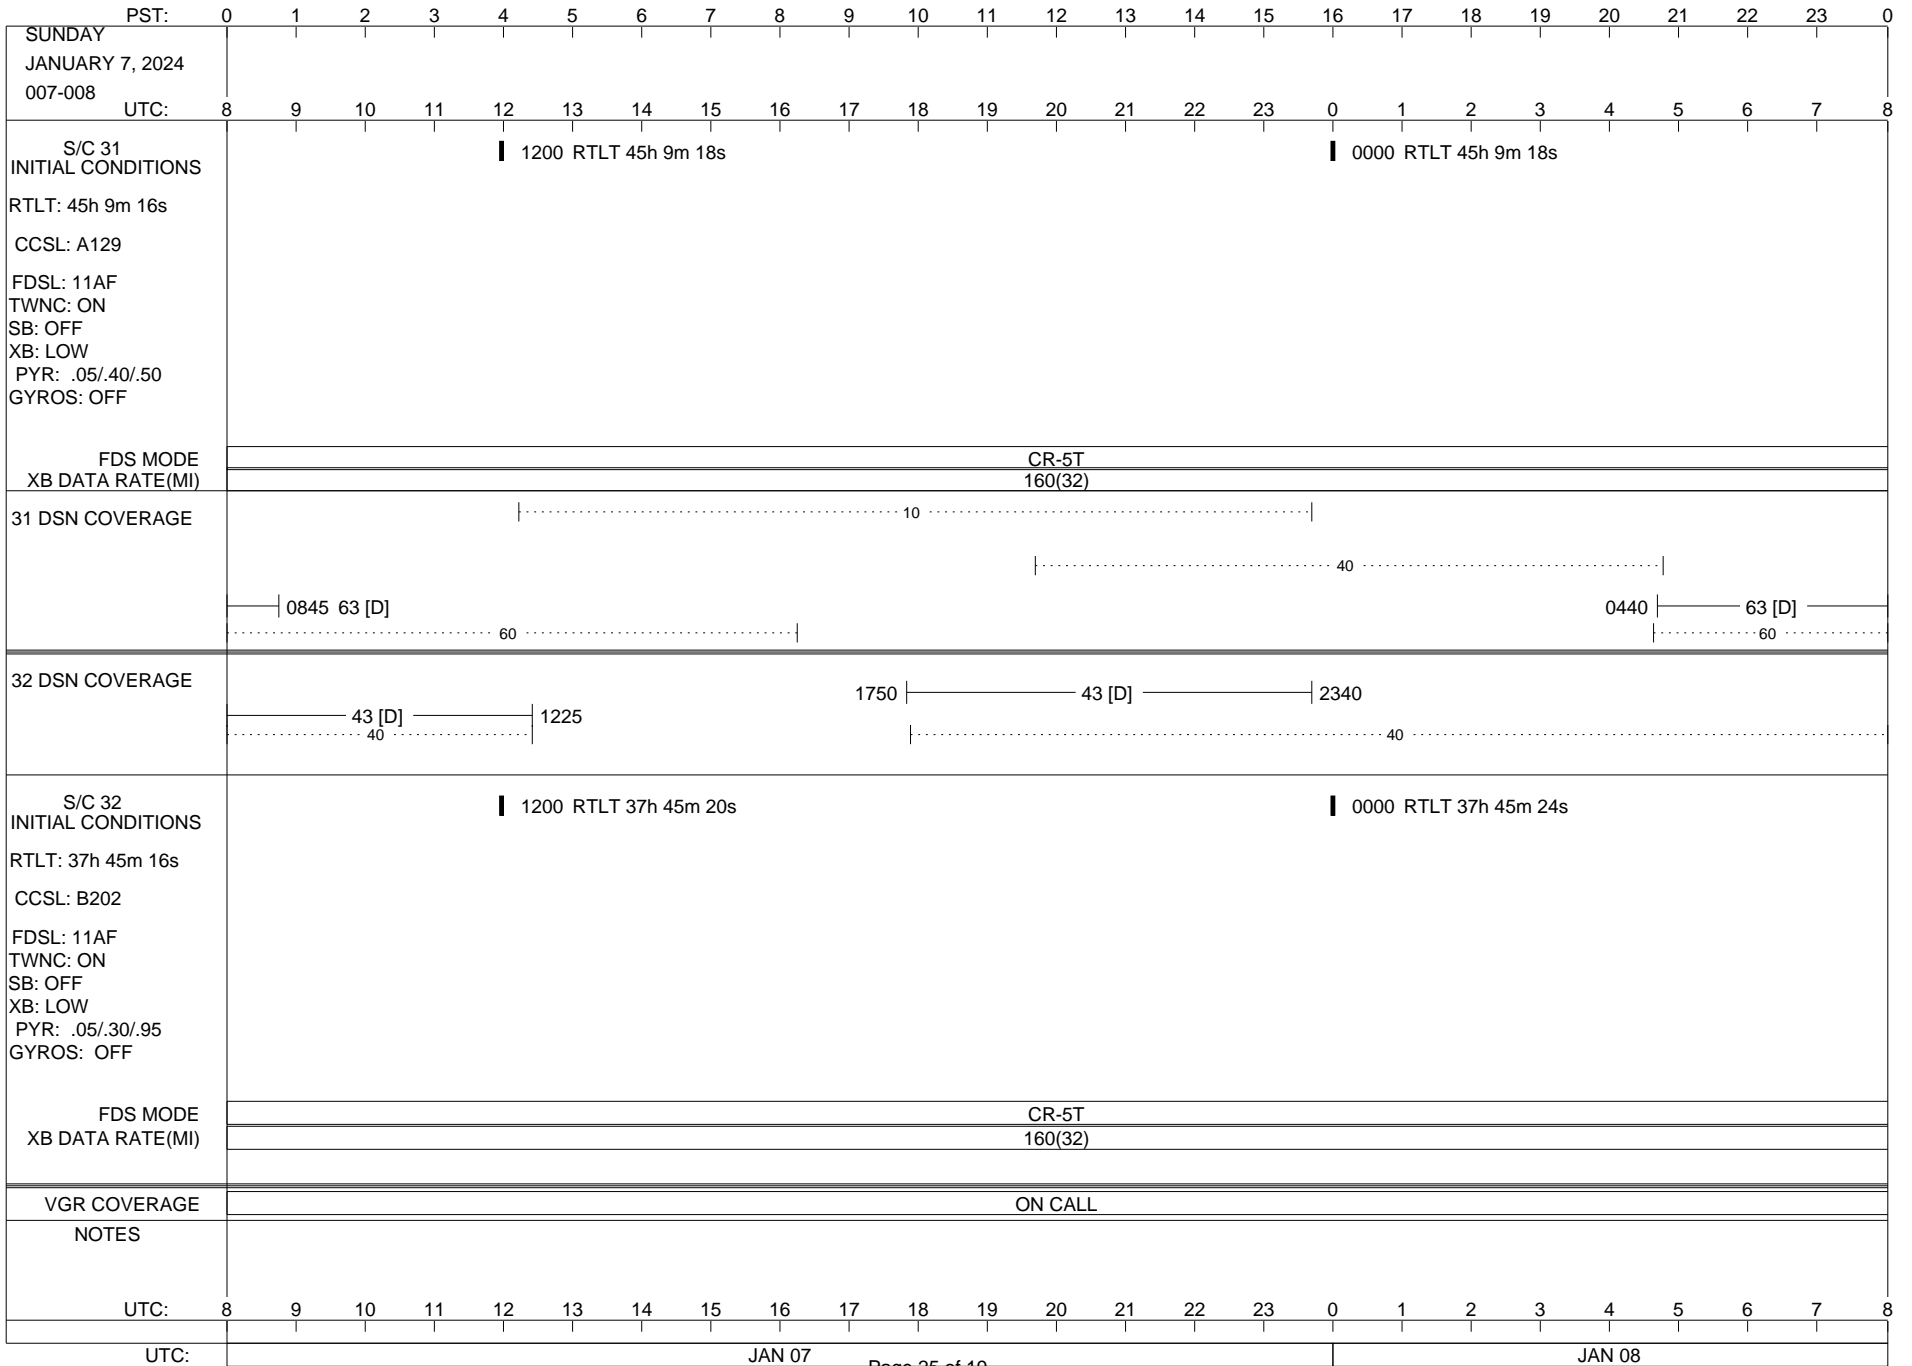

ISSUE DATE: 01/10/24 07:39