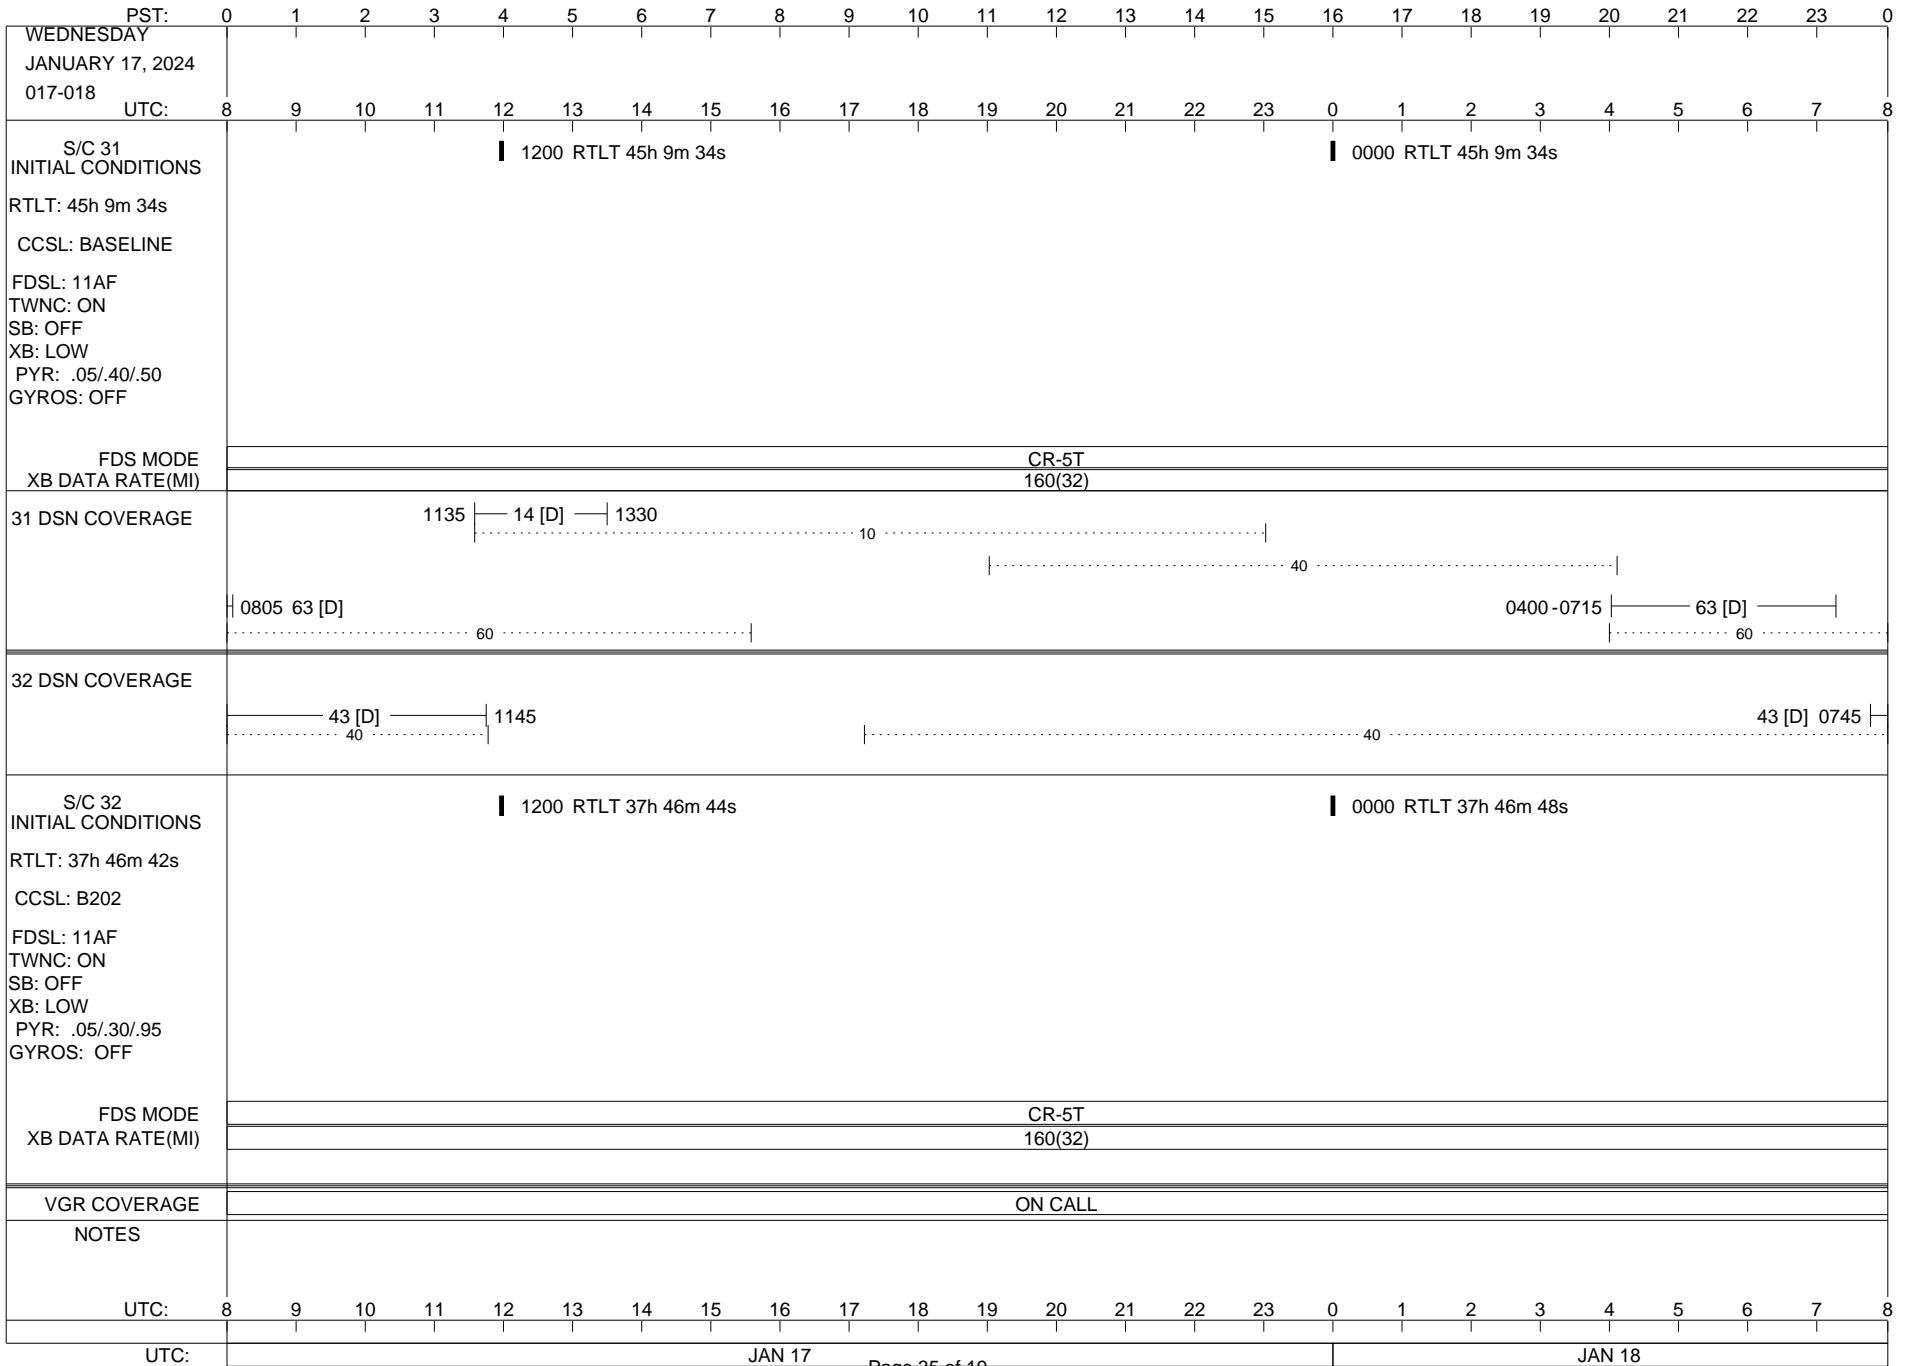

ISSUE DATE: 01/10/24 07:39