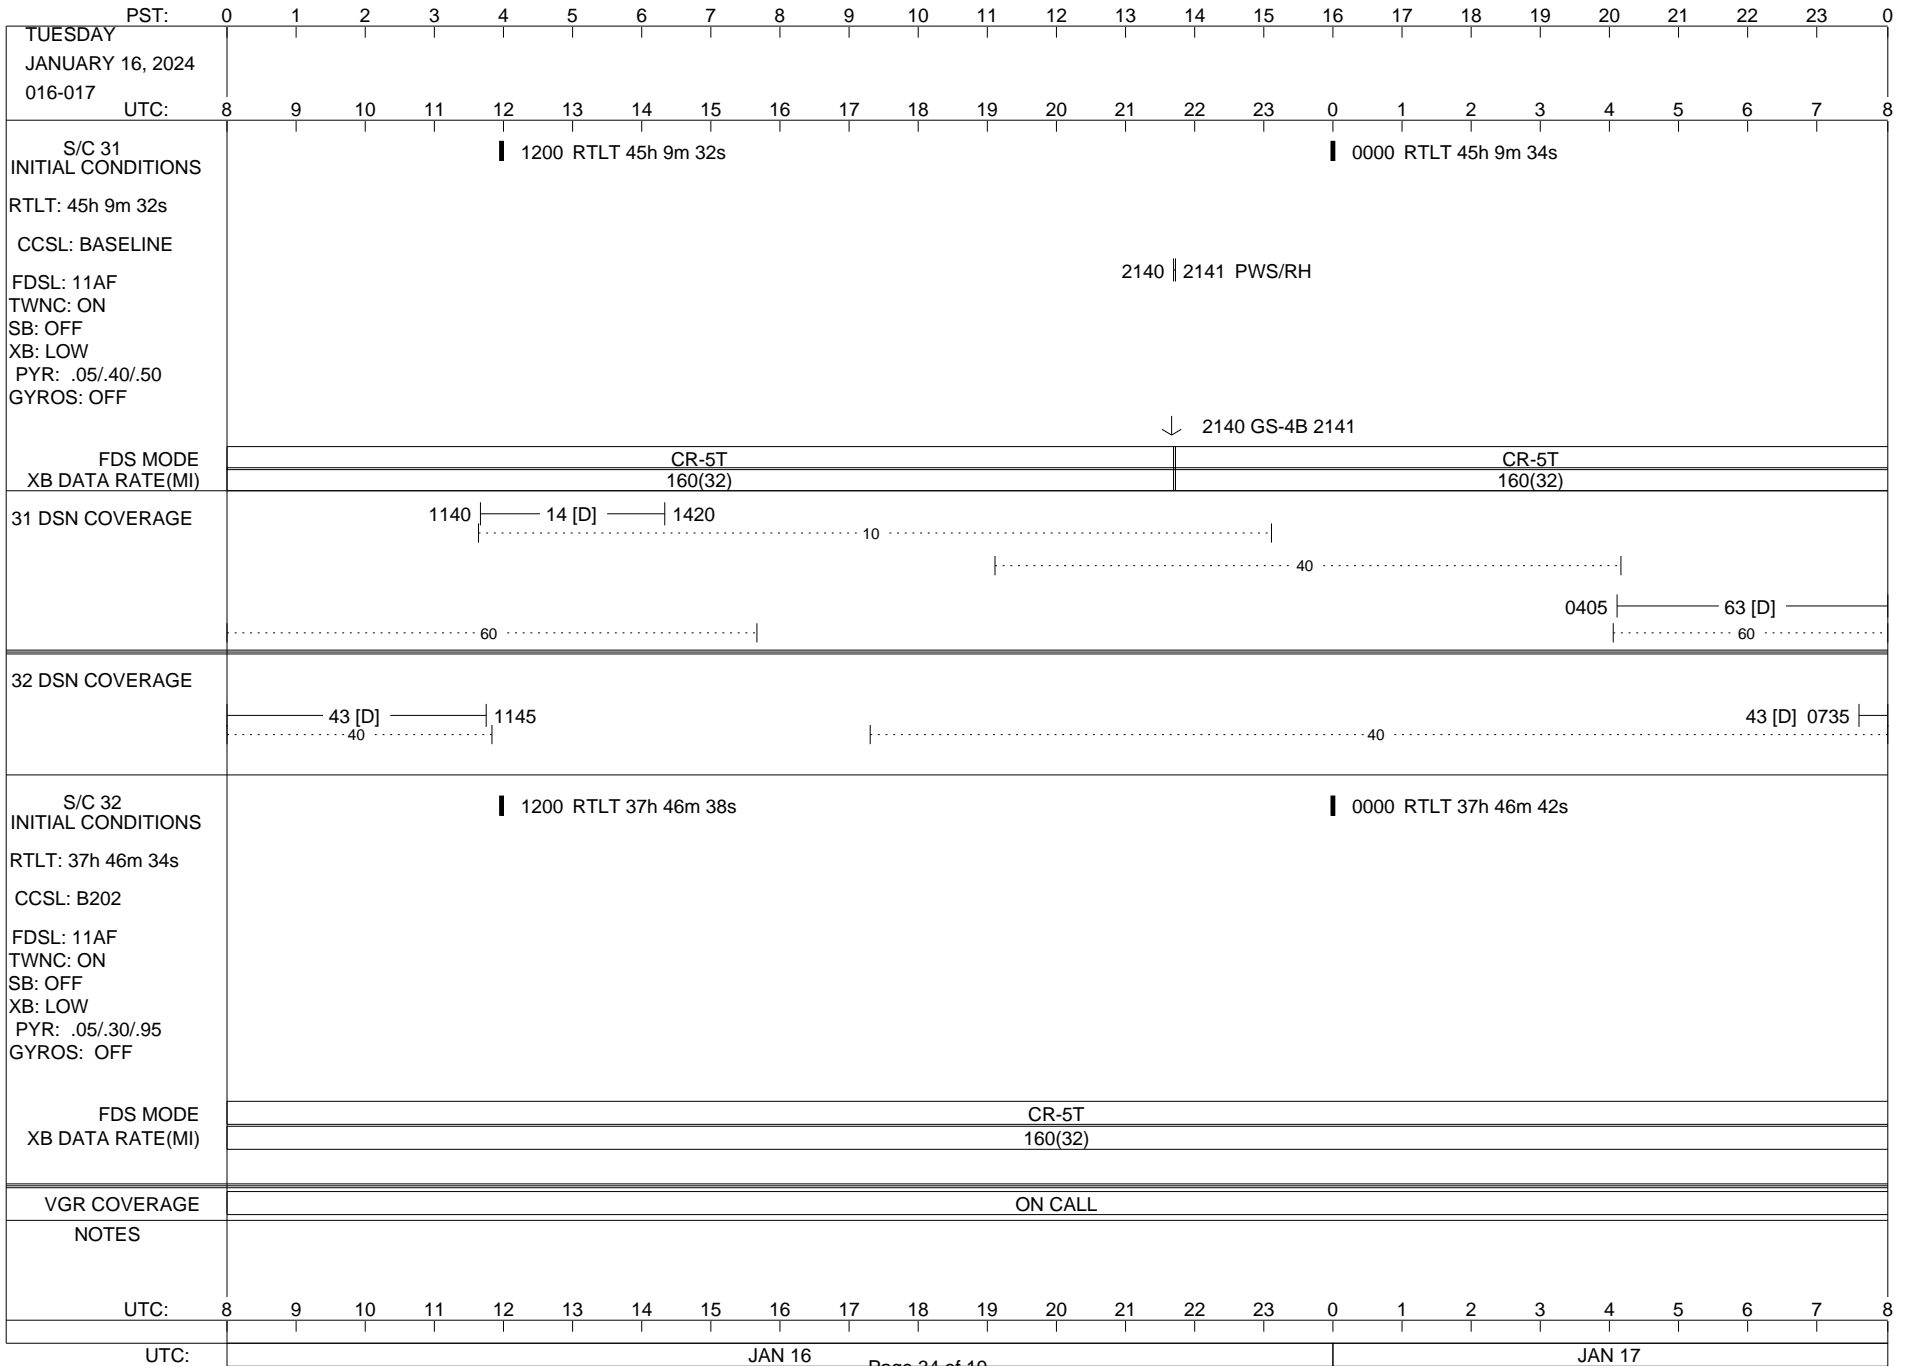

ISSUE DATE: 01/10/24 07:39