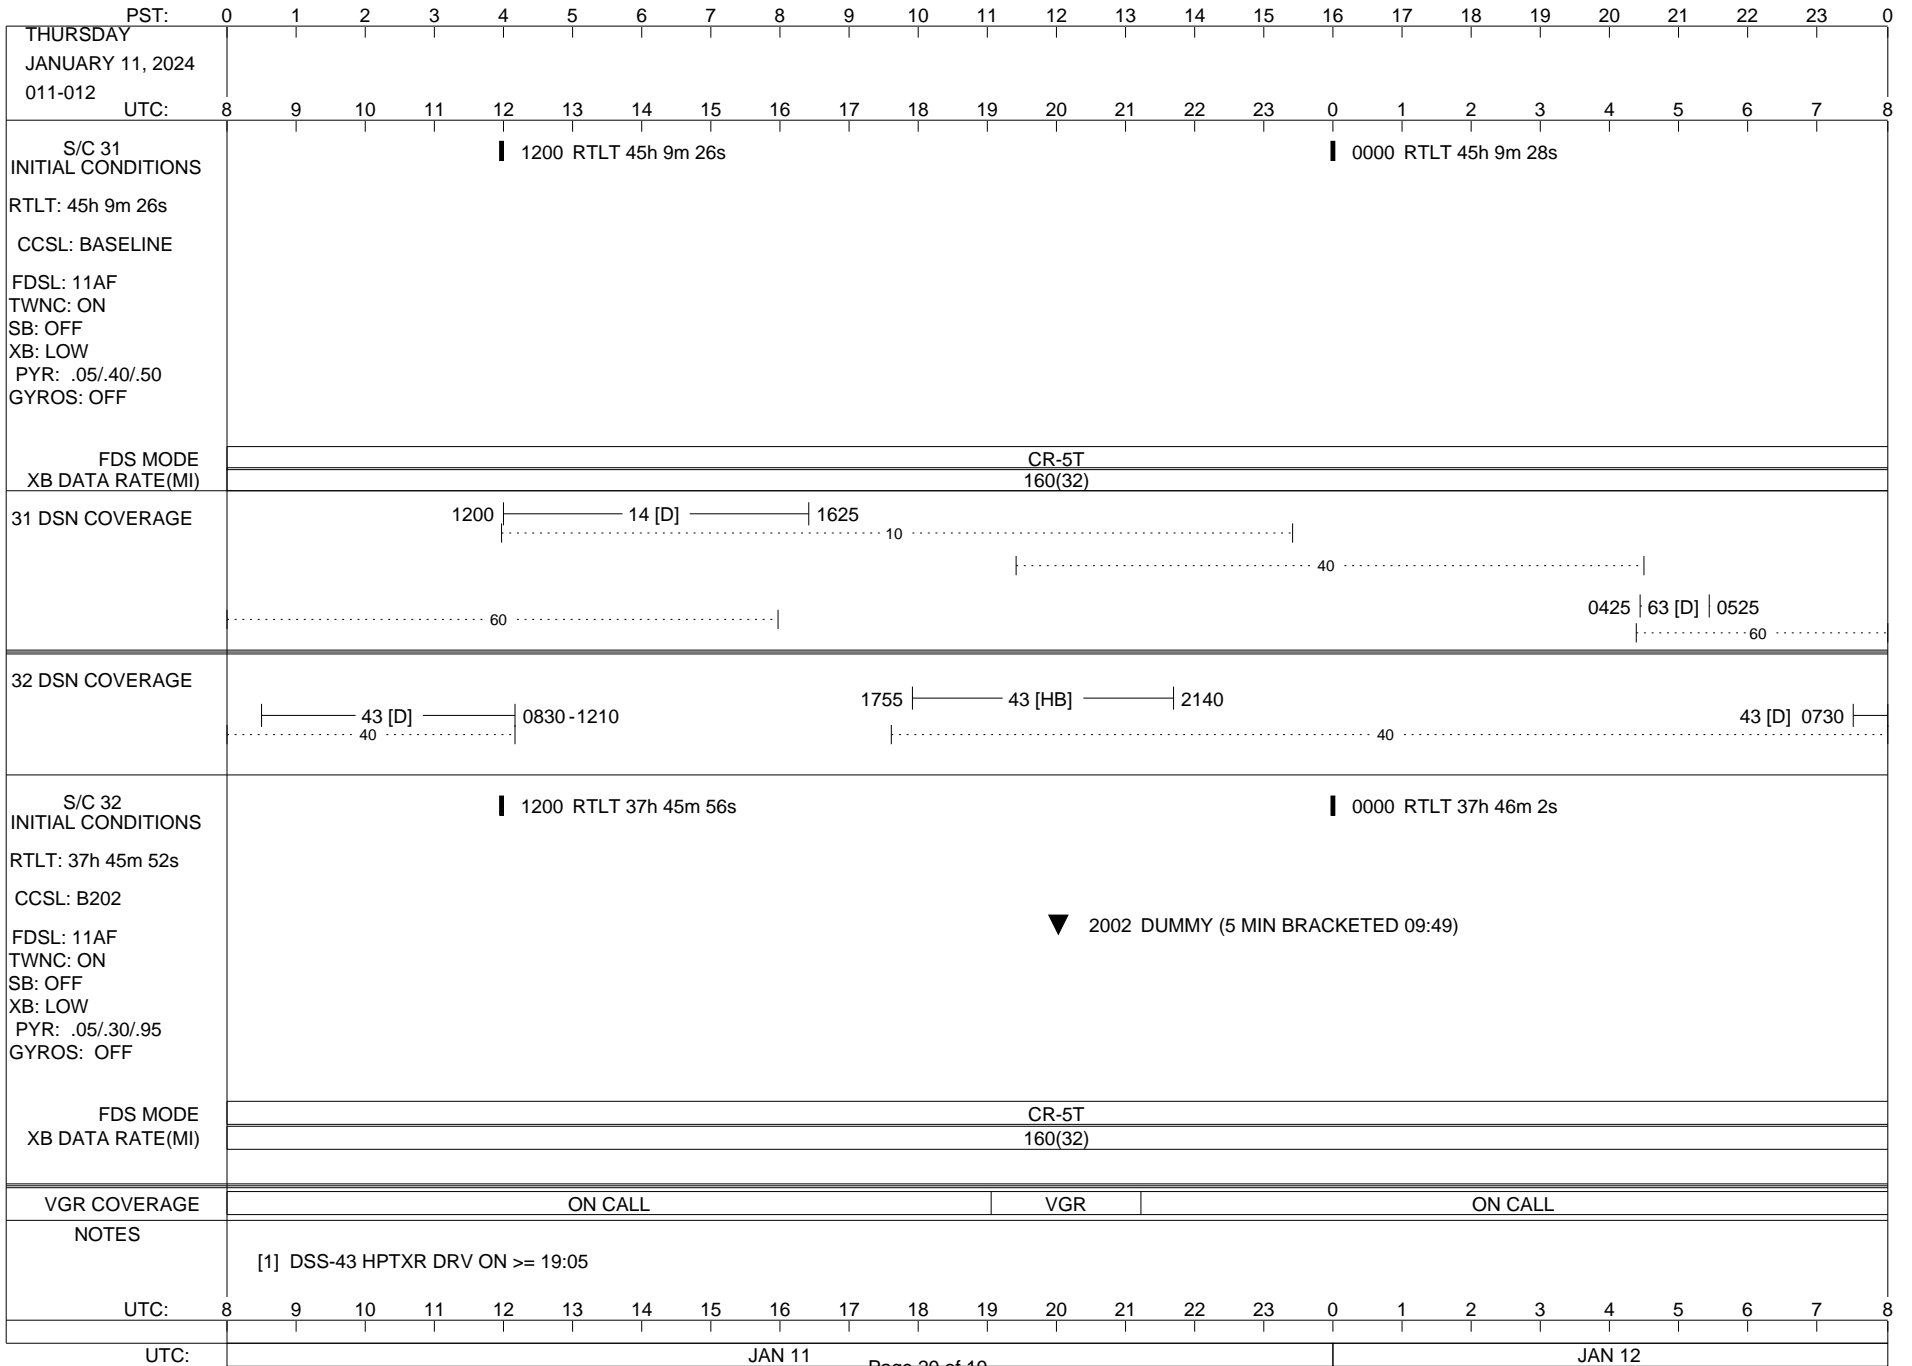

ISSUE DATE: 01/10/24 07:39