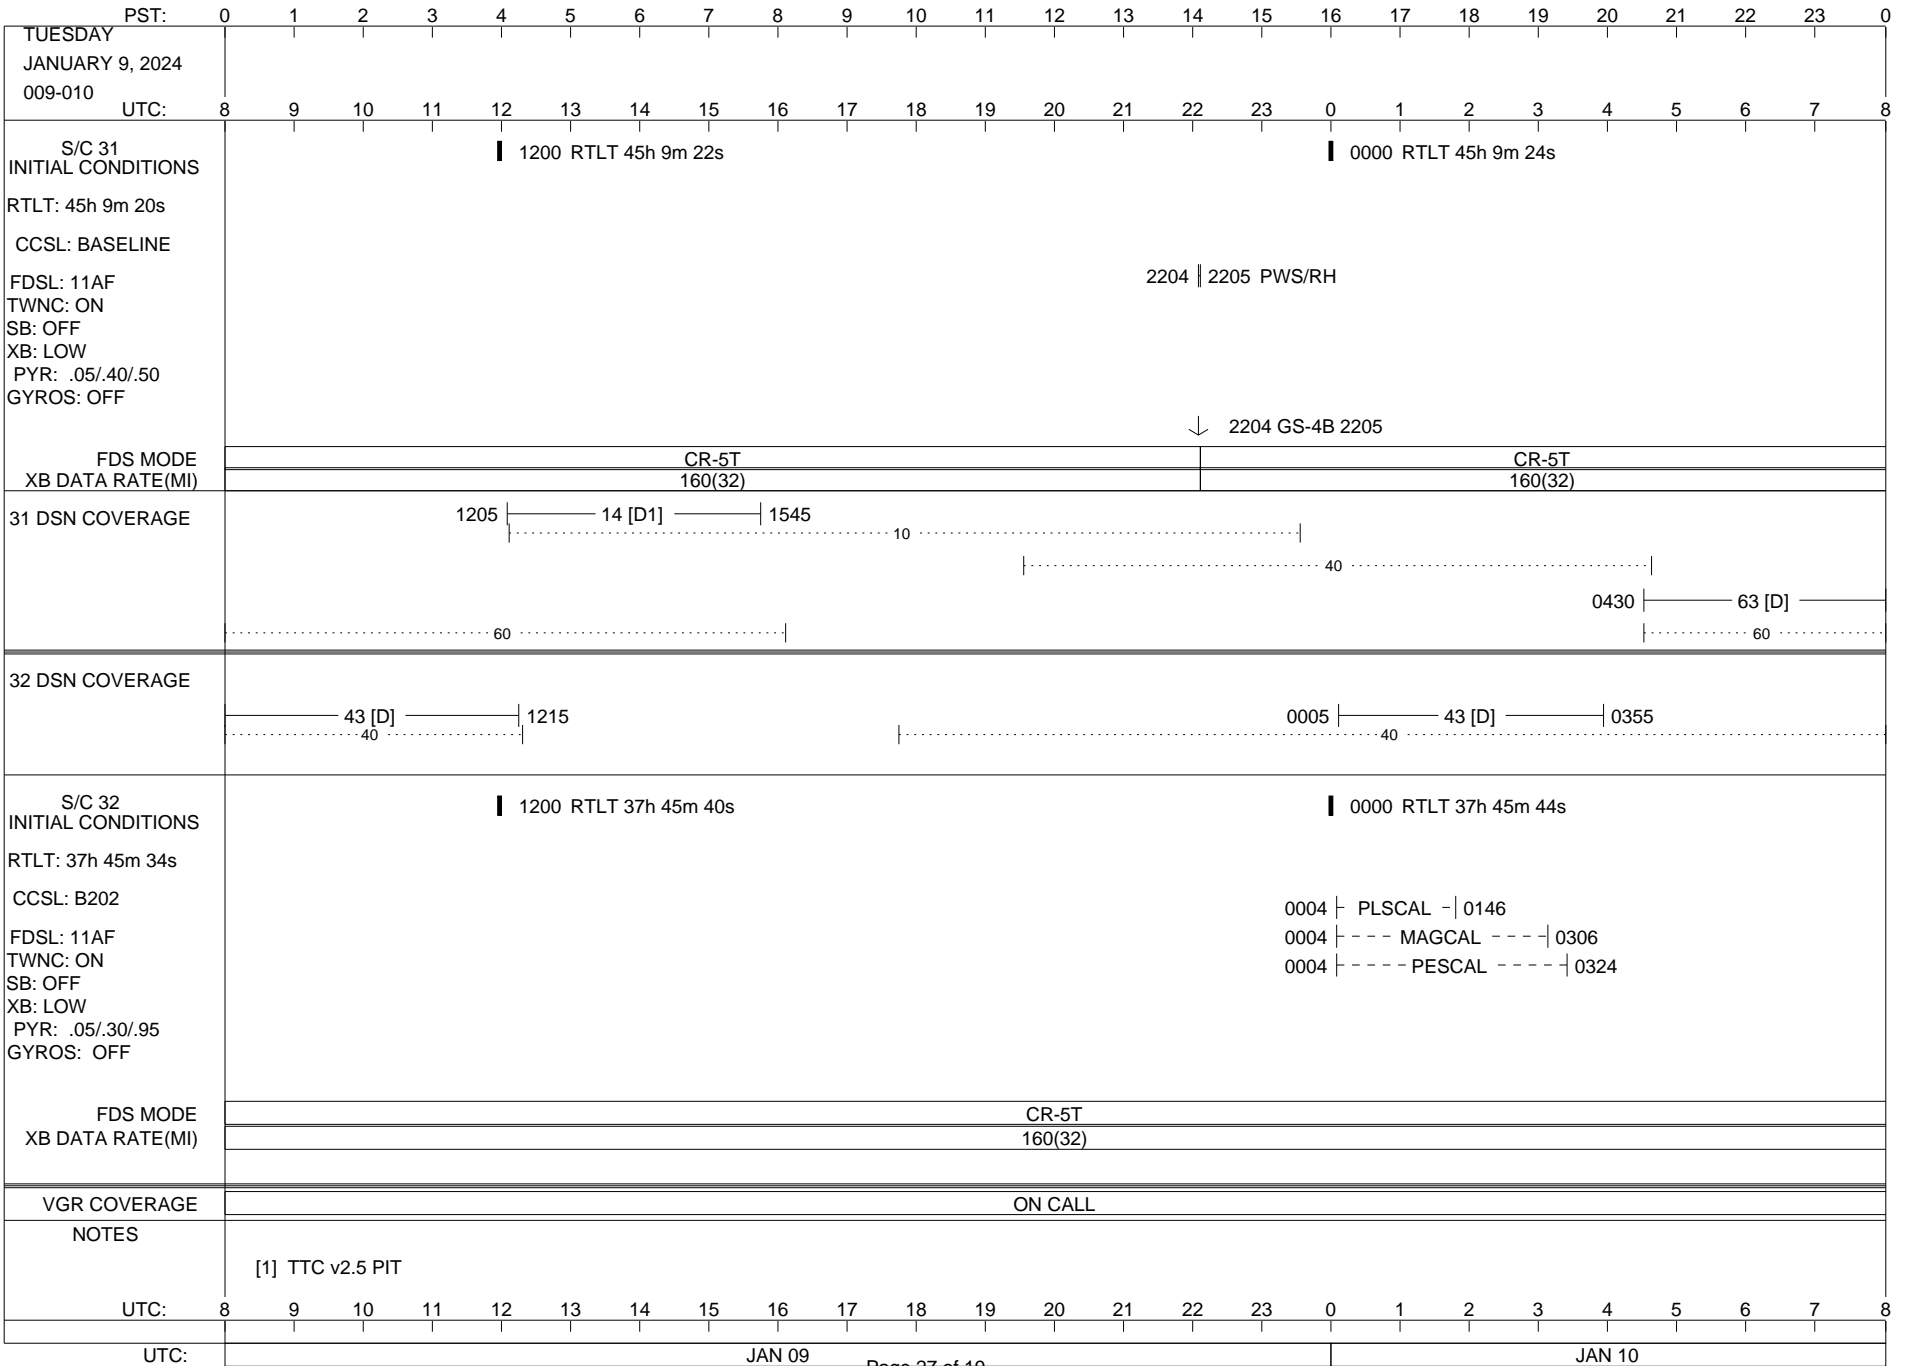

ISSUE DATE: 01/10/24 07:39