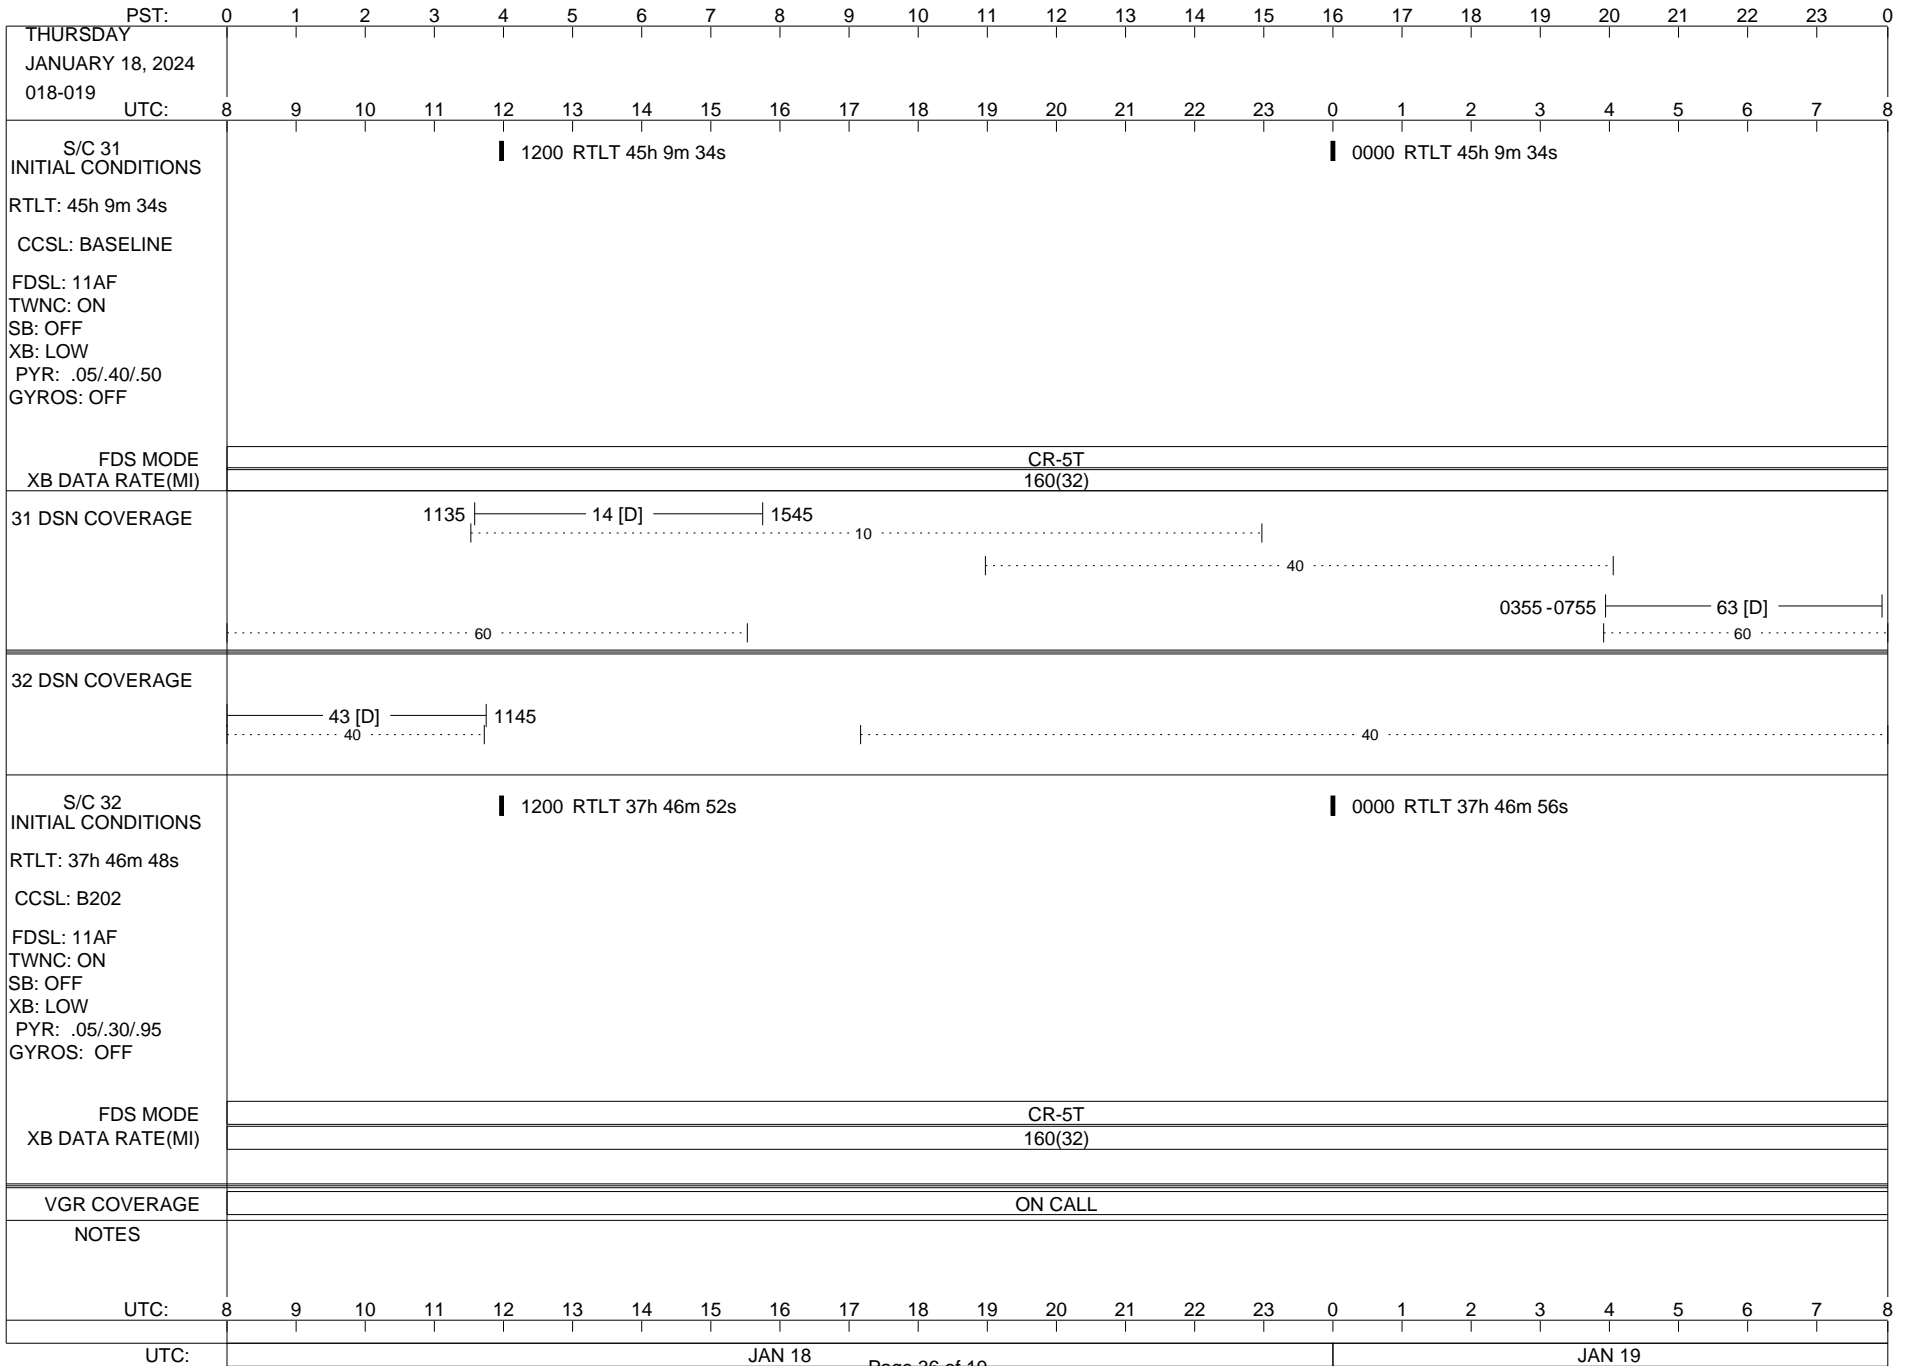

ISSUE DATE: 01/10/24 07:39