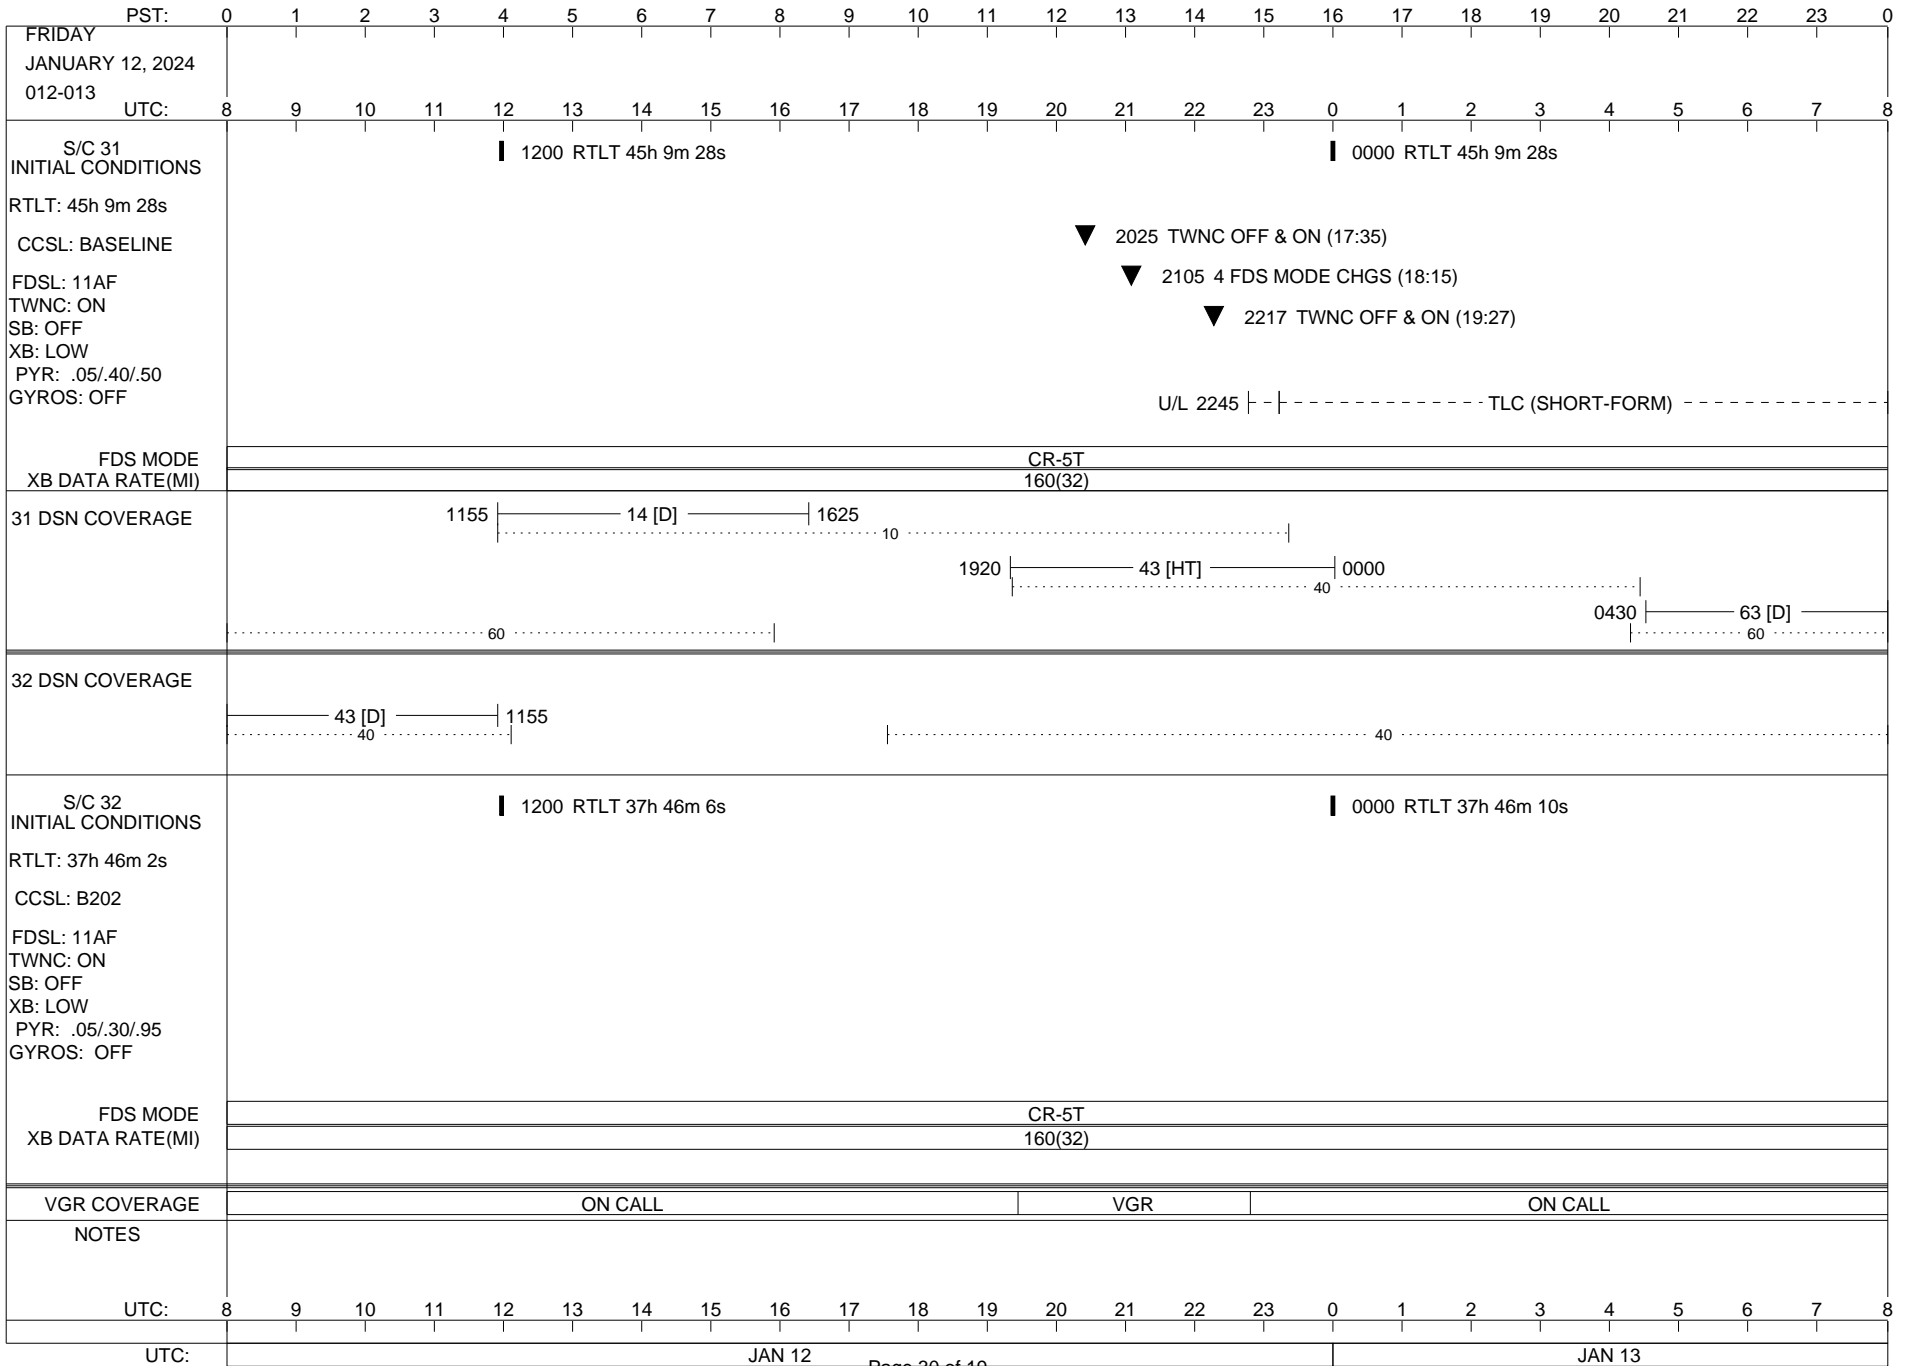

ISSUE DATE: 01/10/24 07:39