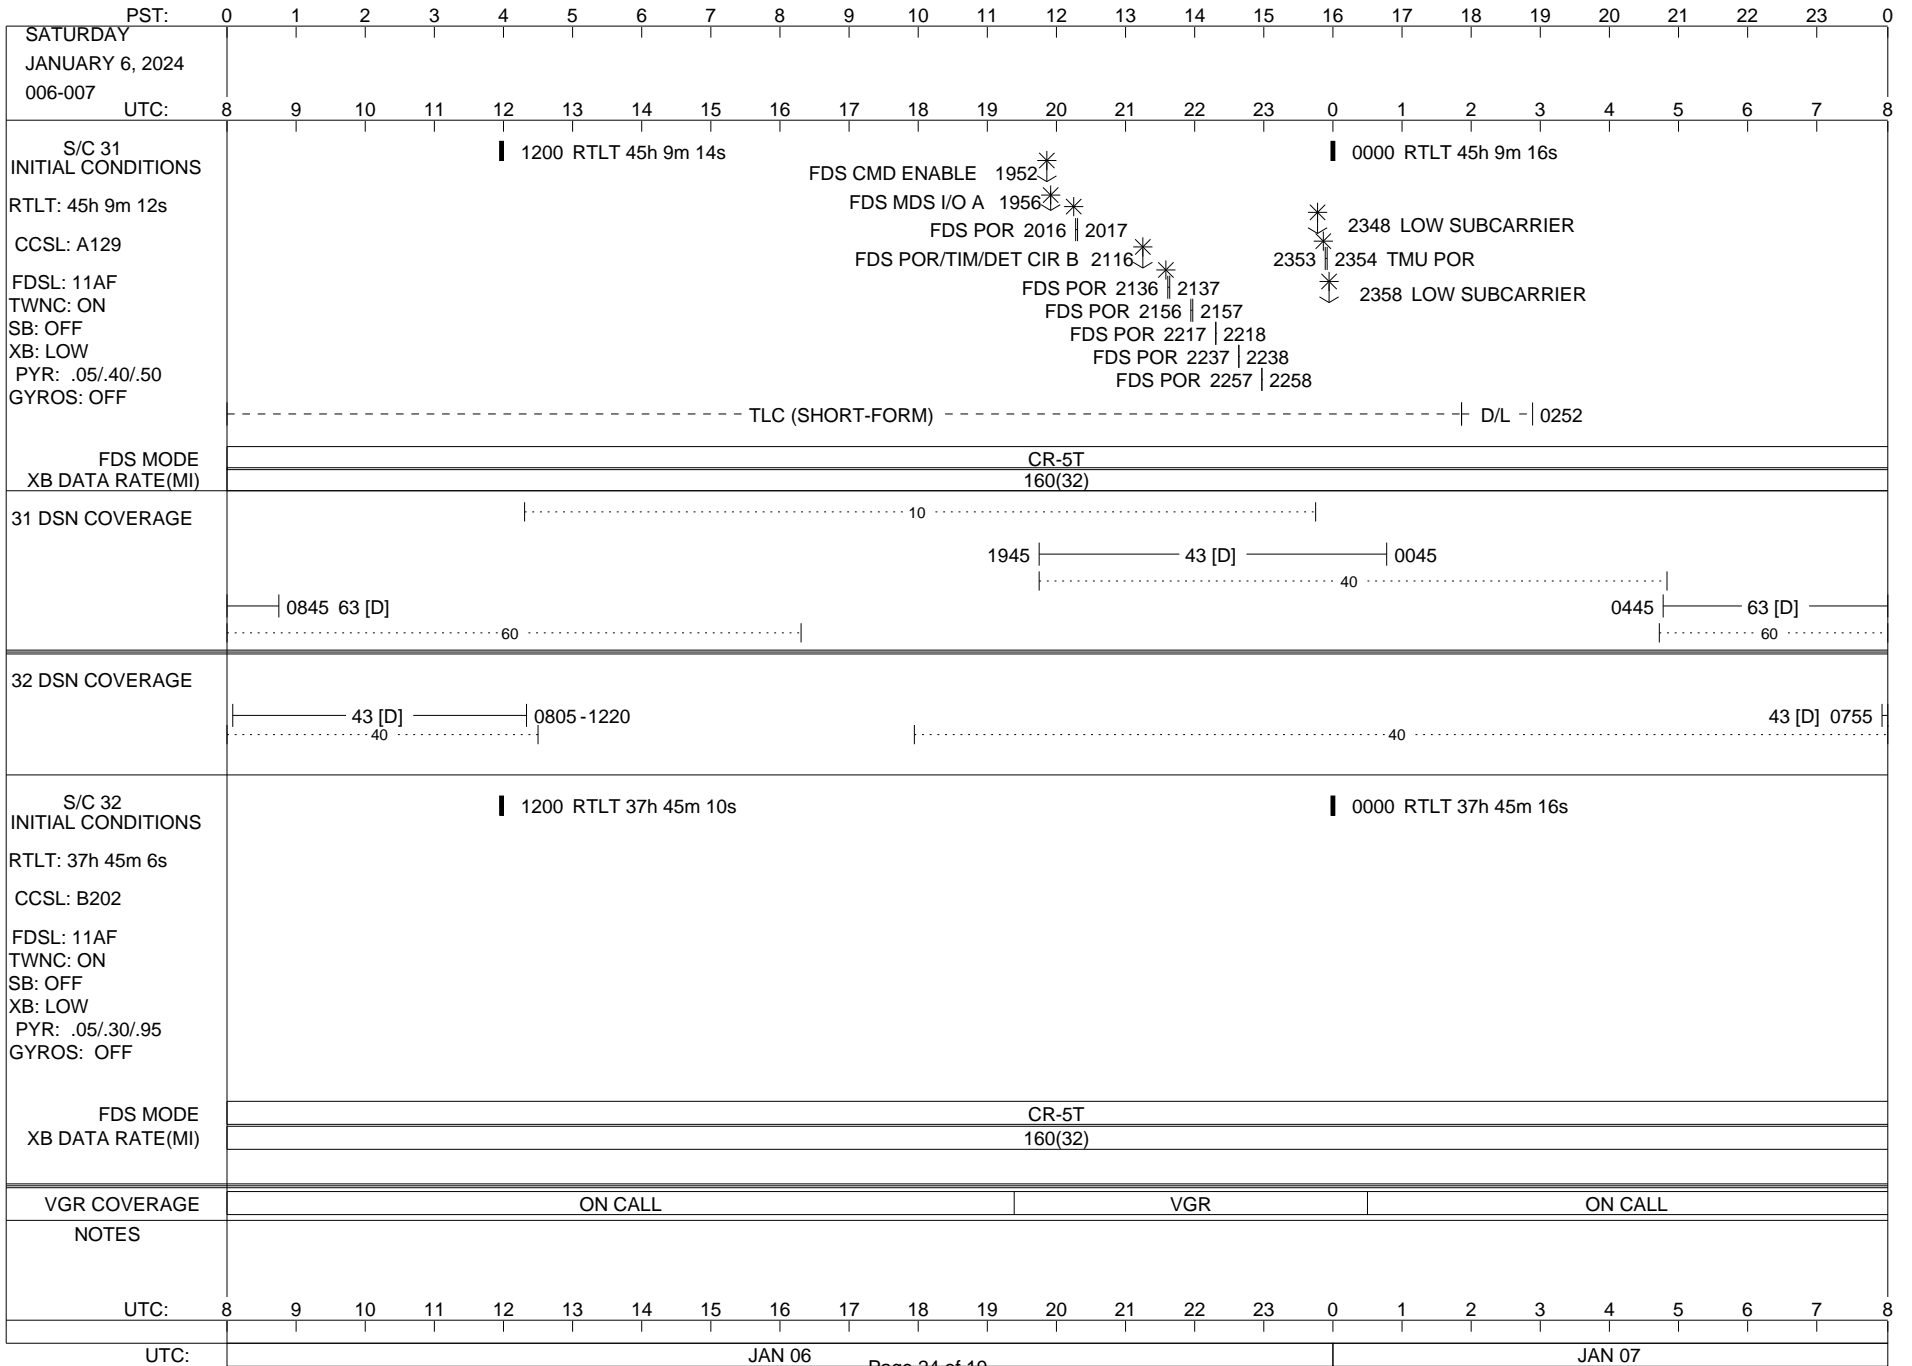

ISSUE DATE: 01/10/24 07:39