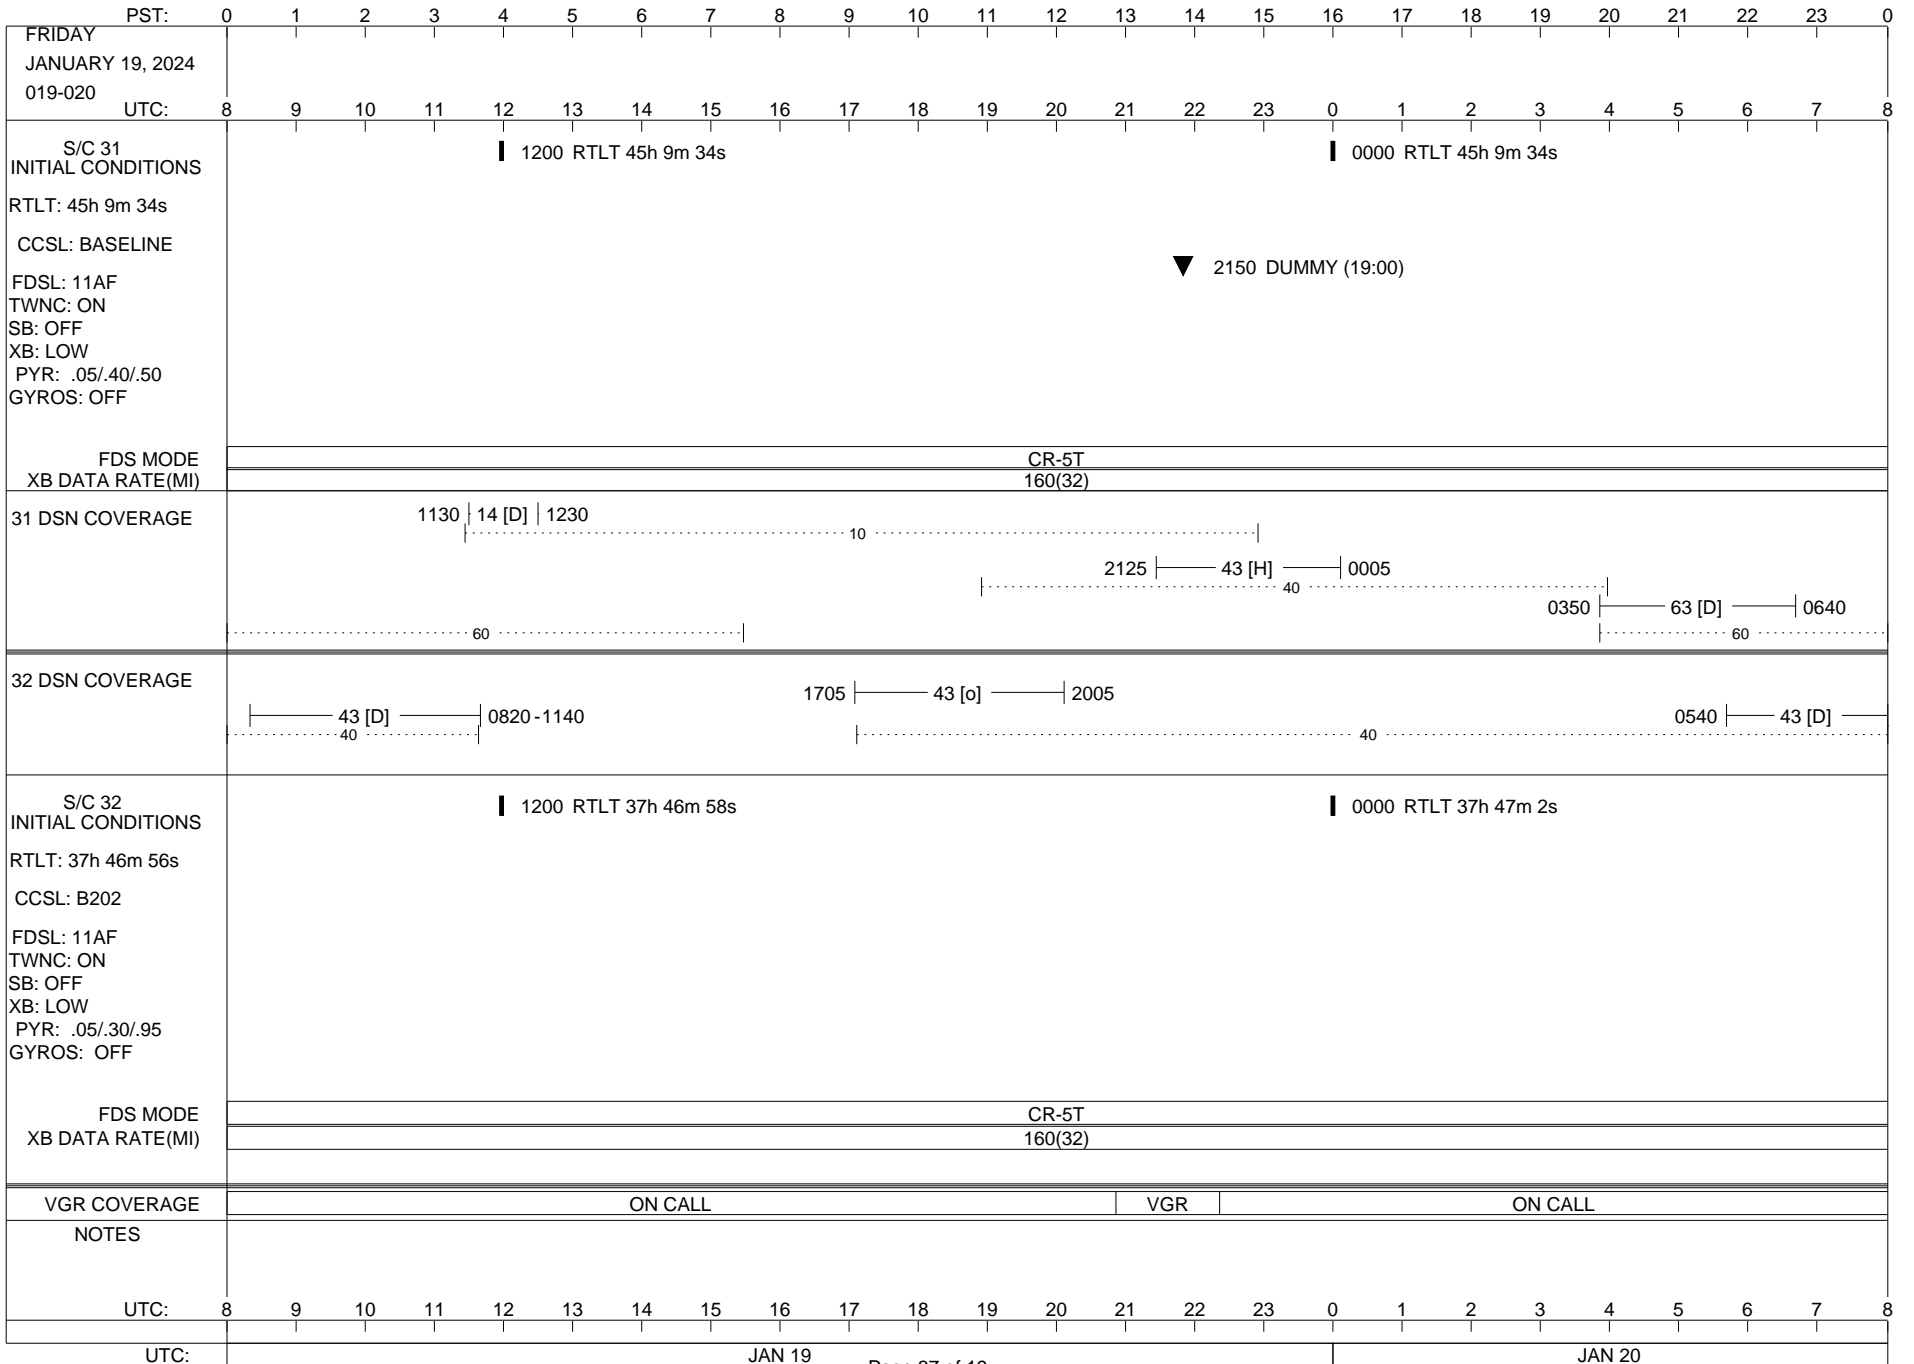

ISSUE DATE: 01/10/24 07:39