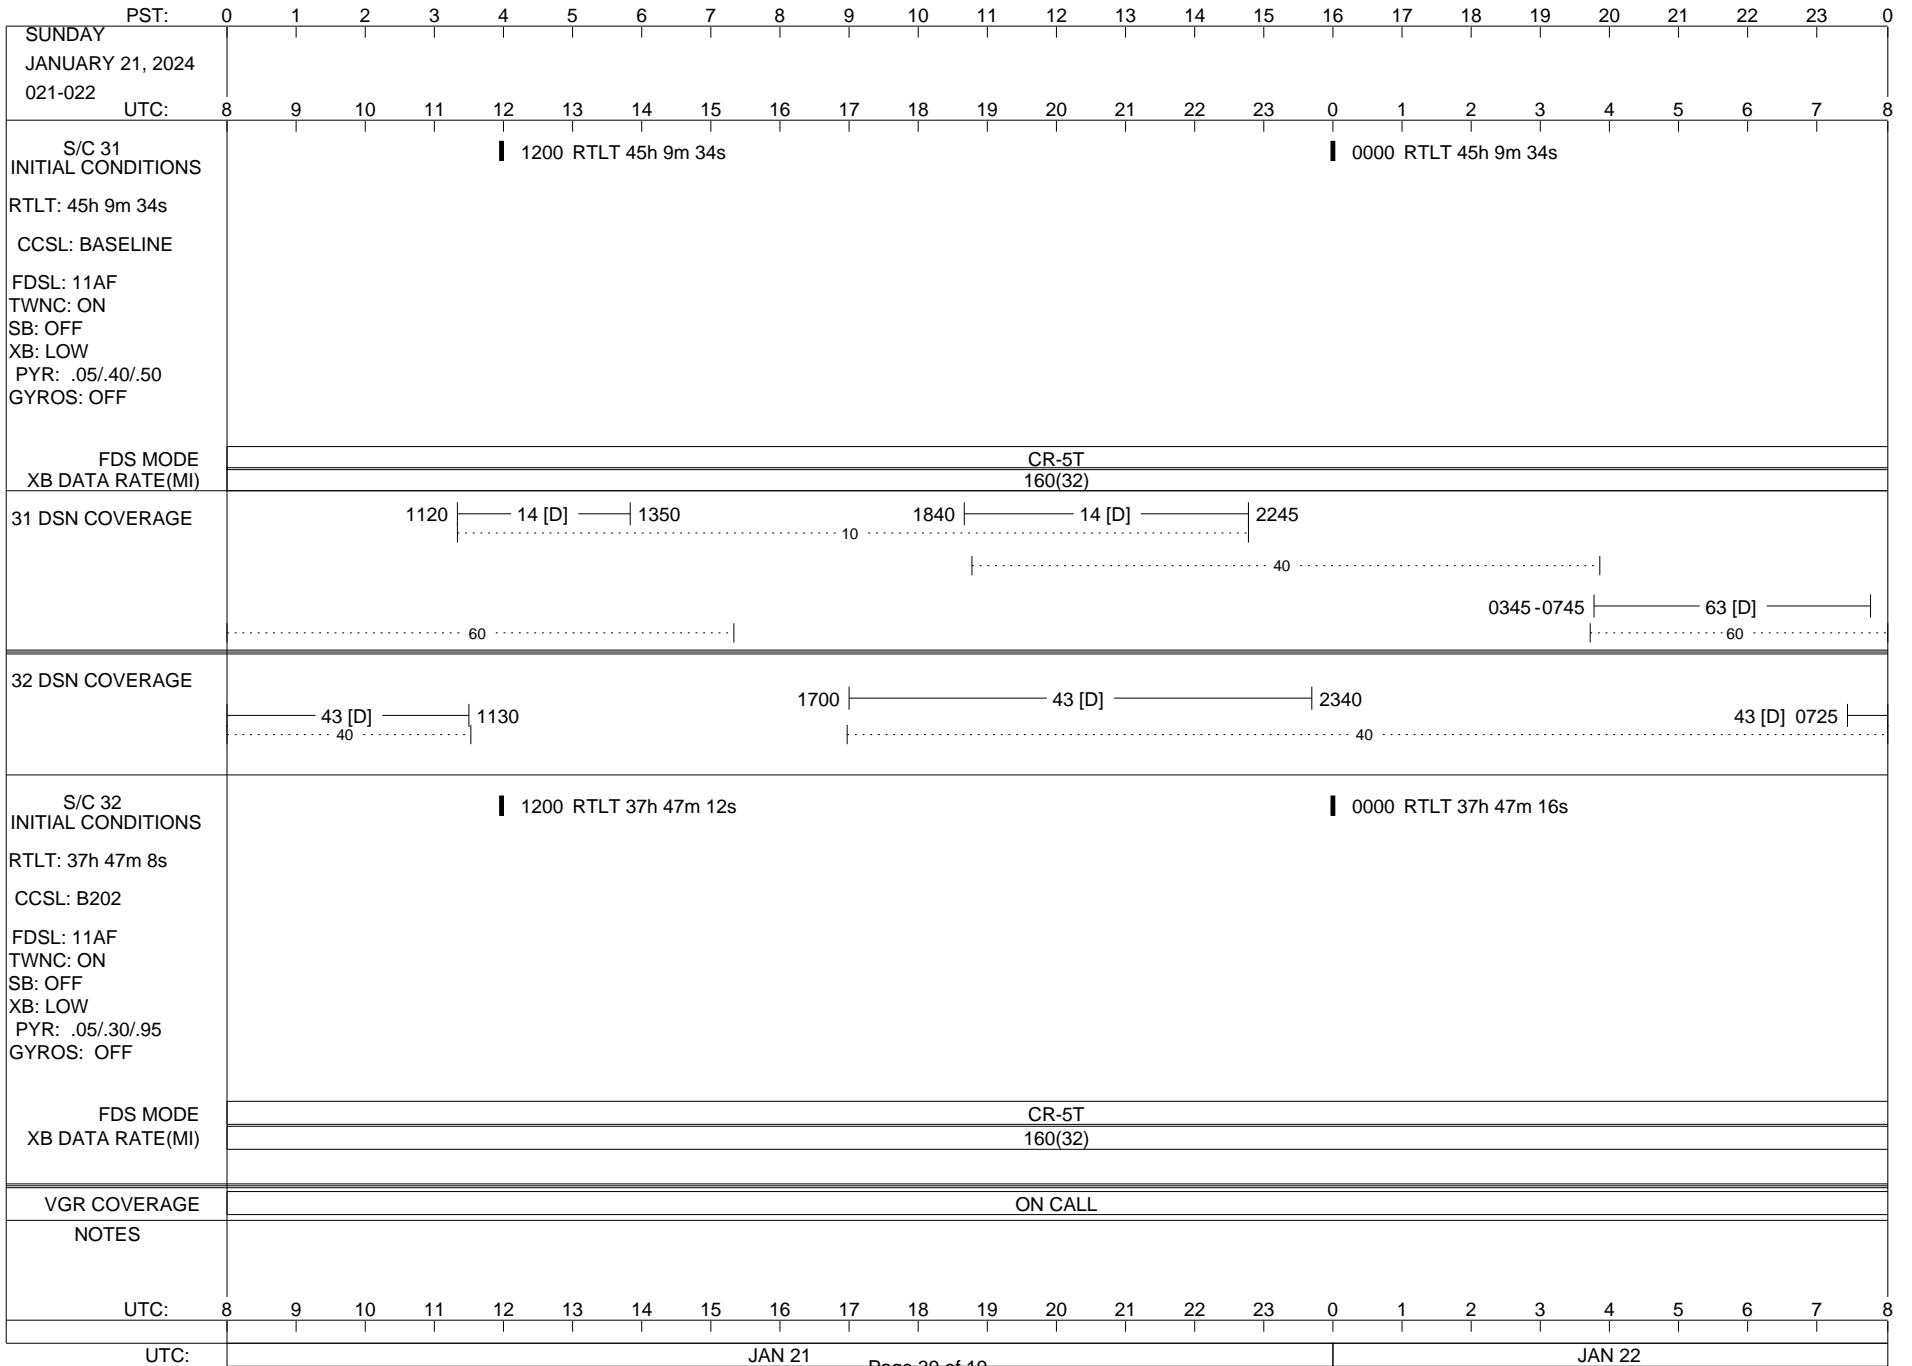

ISSUE DATE: 01/10/24 07:39