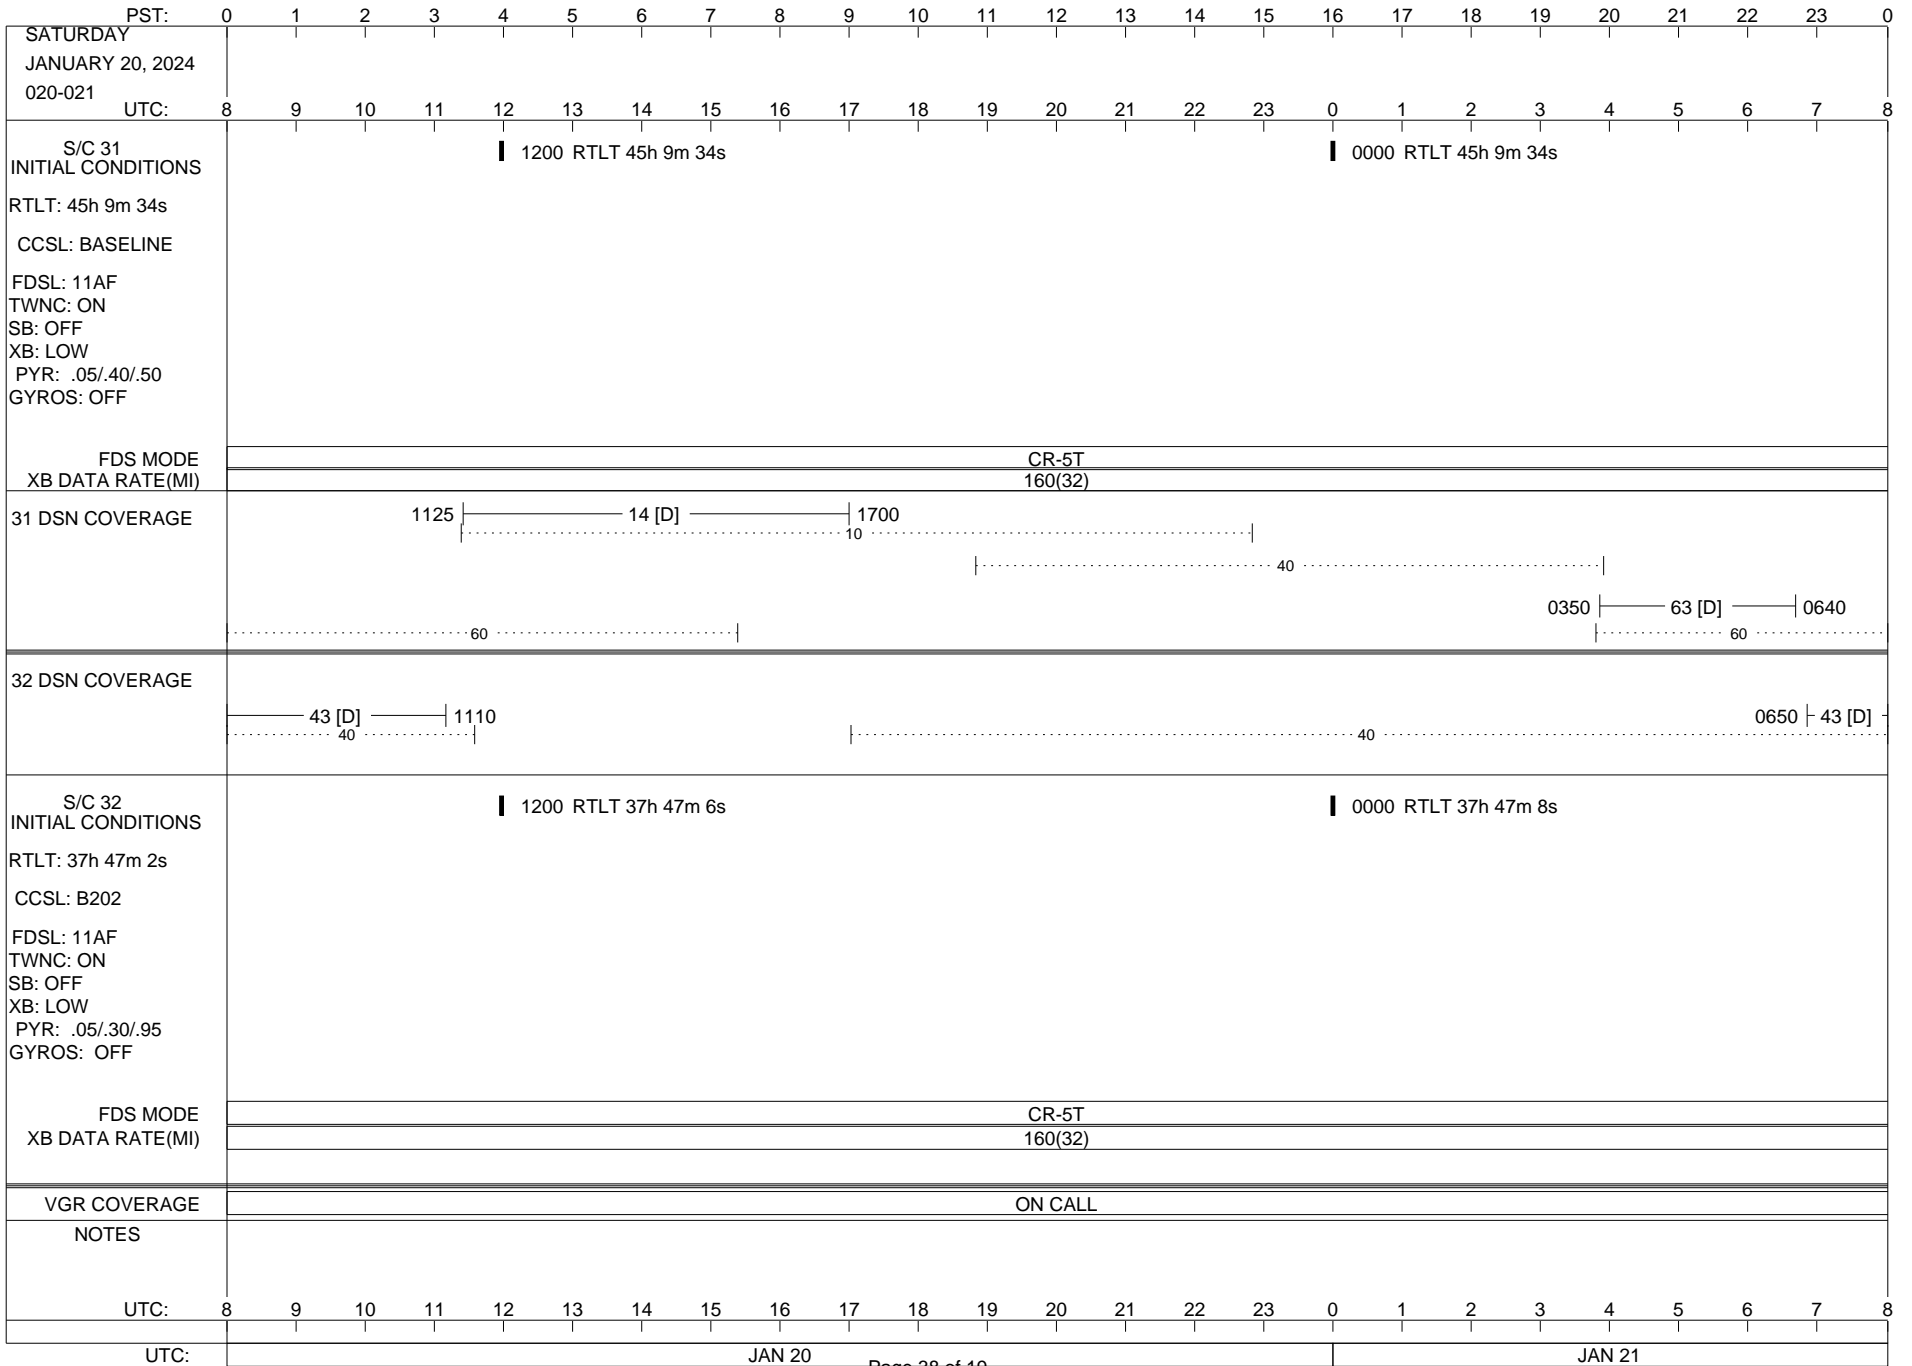

ISSUE DATE: 01/10/24 07:39