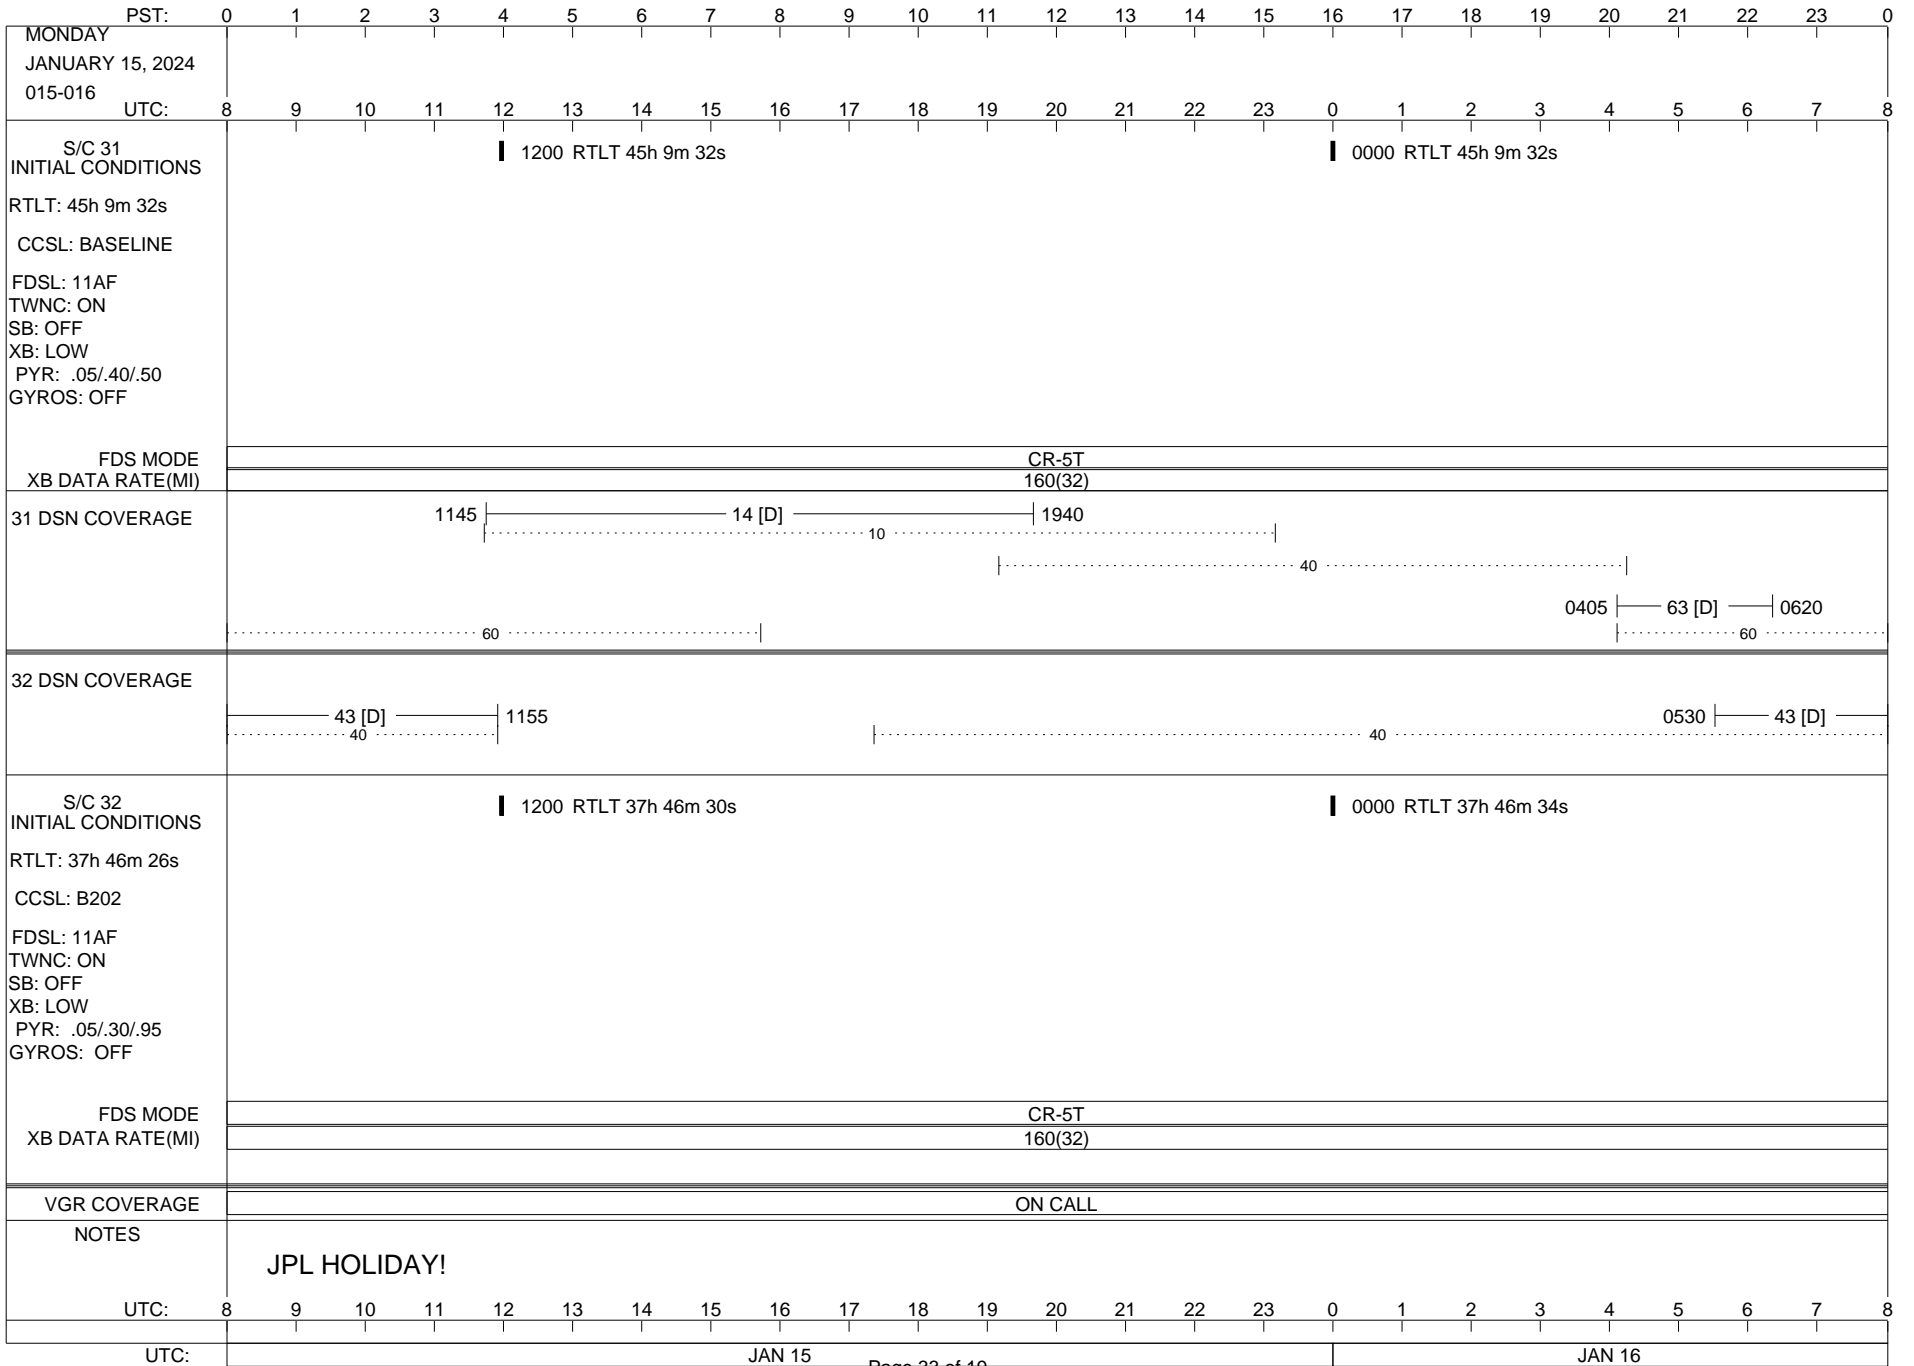

ISSUE DATE: 01/10/24 07:39