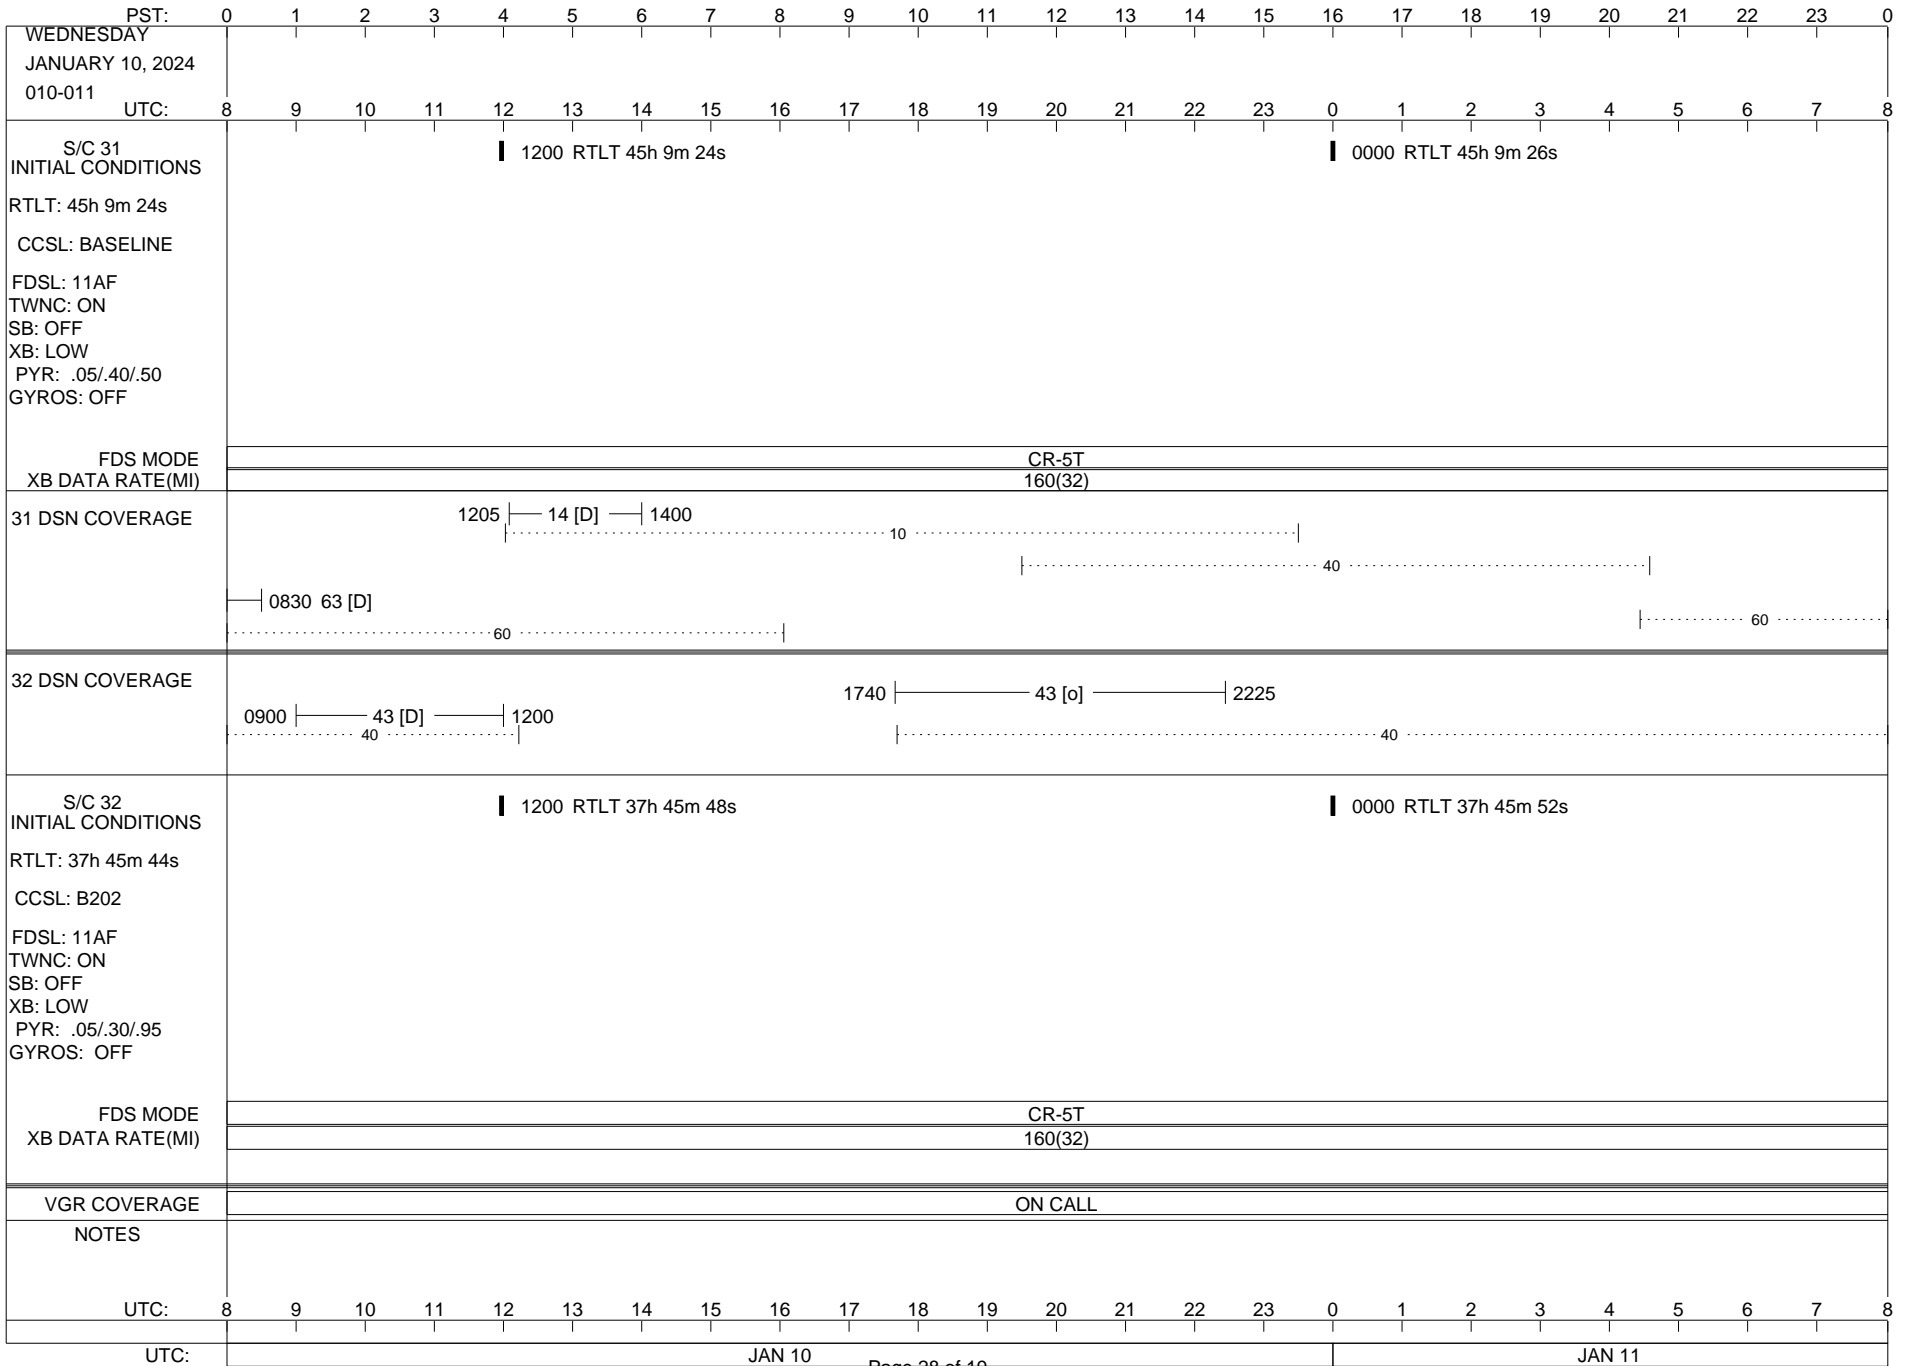

ISSUE DATE: 01/10/24 07:39